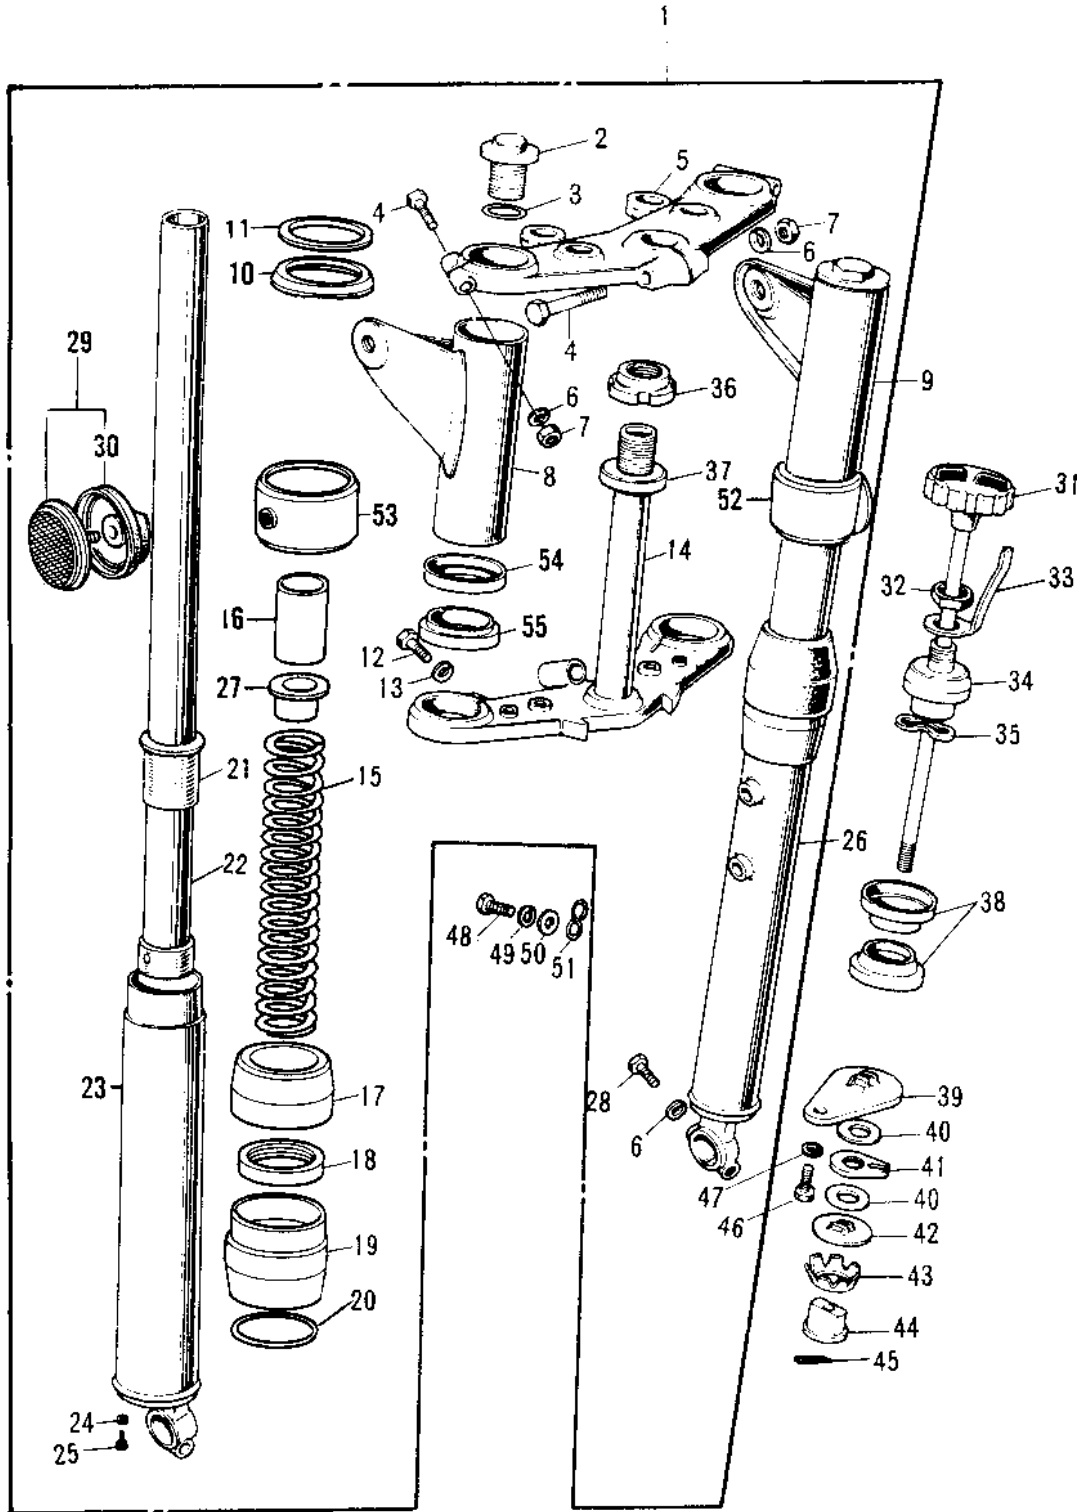

1974 Mach I PARTS DIAGRAM

FRONT FORK (S1-A/B)

1974 Mach I PARTS LIST

FRONT FORK (S1-A/B)

ITEM NAME	PART NUMBER	QUANTITY
FORK-FRONT,BLACK (Ref # 1)	44001-104-21	
BOLT-FORK FITTING (Ref # 2)	44041-037	
'O' RING FORK TOP (Ref # 3)	44046-015	
BOLT-HEX HEAD,8X55 (Ref # 4)	44041-038	
HEAD,STEERING STEM (Ref # 5)	44039-052	
WASHER SPRING 8MM (Ref # 6)	461F0800	
NUT,8MM (Ref # 7)	311B0800	
COVER,L.H FORK,F.BLK (Ref # 8)	44033-054-21	
COVER,R.H FORK,F.BLK (Ref # 9)	44034-054-21	
WASHER,FORK COVER (Ref # 10)	44043-047	
GASKET,FORK COVER (Ref # 11)	44045-039	
BOLT,HEX HEAD 10X35 (Ref # 12)	92001-1252	
WASHER SPRING 10MM (Ref # 13)	461F1000	
STEM,STEERING (Ref # 14)	44037-059	
SPRING-FORK (Ref # 15)	44026-038	
SPACER-FORK SPRG GIDE (Ref # 16)	44028-022	
DUST SHIELD (Ref # 17)	44010-017	
OIL SEAL,FORK (Ref # 18)	44009-020	
NUT FORK OUTER TUBE (Ref # 19)	44007-015	
'O' RING OUTER TUBE (Ref # 20)	44046-016	
GUIDE FORK INNER TUBE (Ref # 21)	44015-011	
TUBE-FORK INNER (Ref # 22)	44013-031	
TUBE,LH,FORK OUTER (Ref # 23)	44005-039	
GASKET FORK DRAIN PLG (Ref # 24)	44045-002	
SCREW PAN HEAD 4X8 (Ref # 25)	220B0408	
TUBE,RH,FORK OUTER (Ref # 26)	44006-037	
GUIDE-FORK SPRING (Ref # 27)	44029-019	
BOLT FRNT AXLE PINCH (Ref # 28)	44041-017	
REFLECTOR,REFLEX,FRNT (Ref # 29)	28001-029	