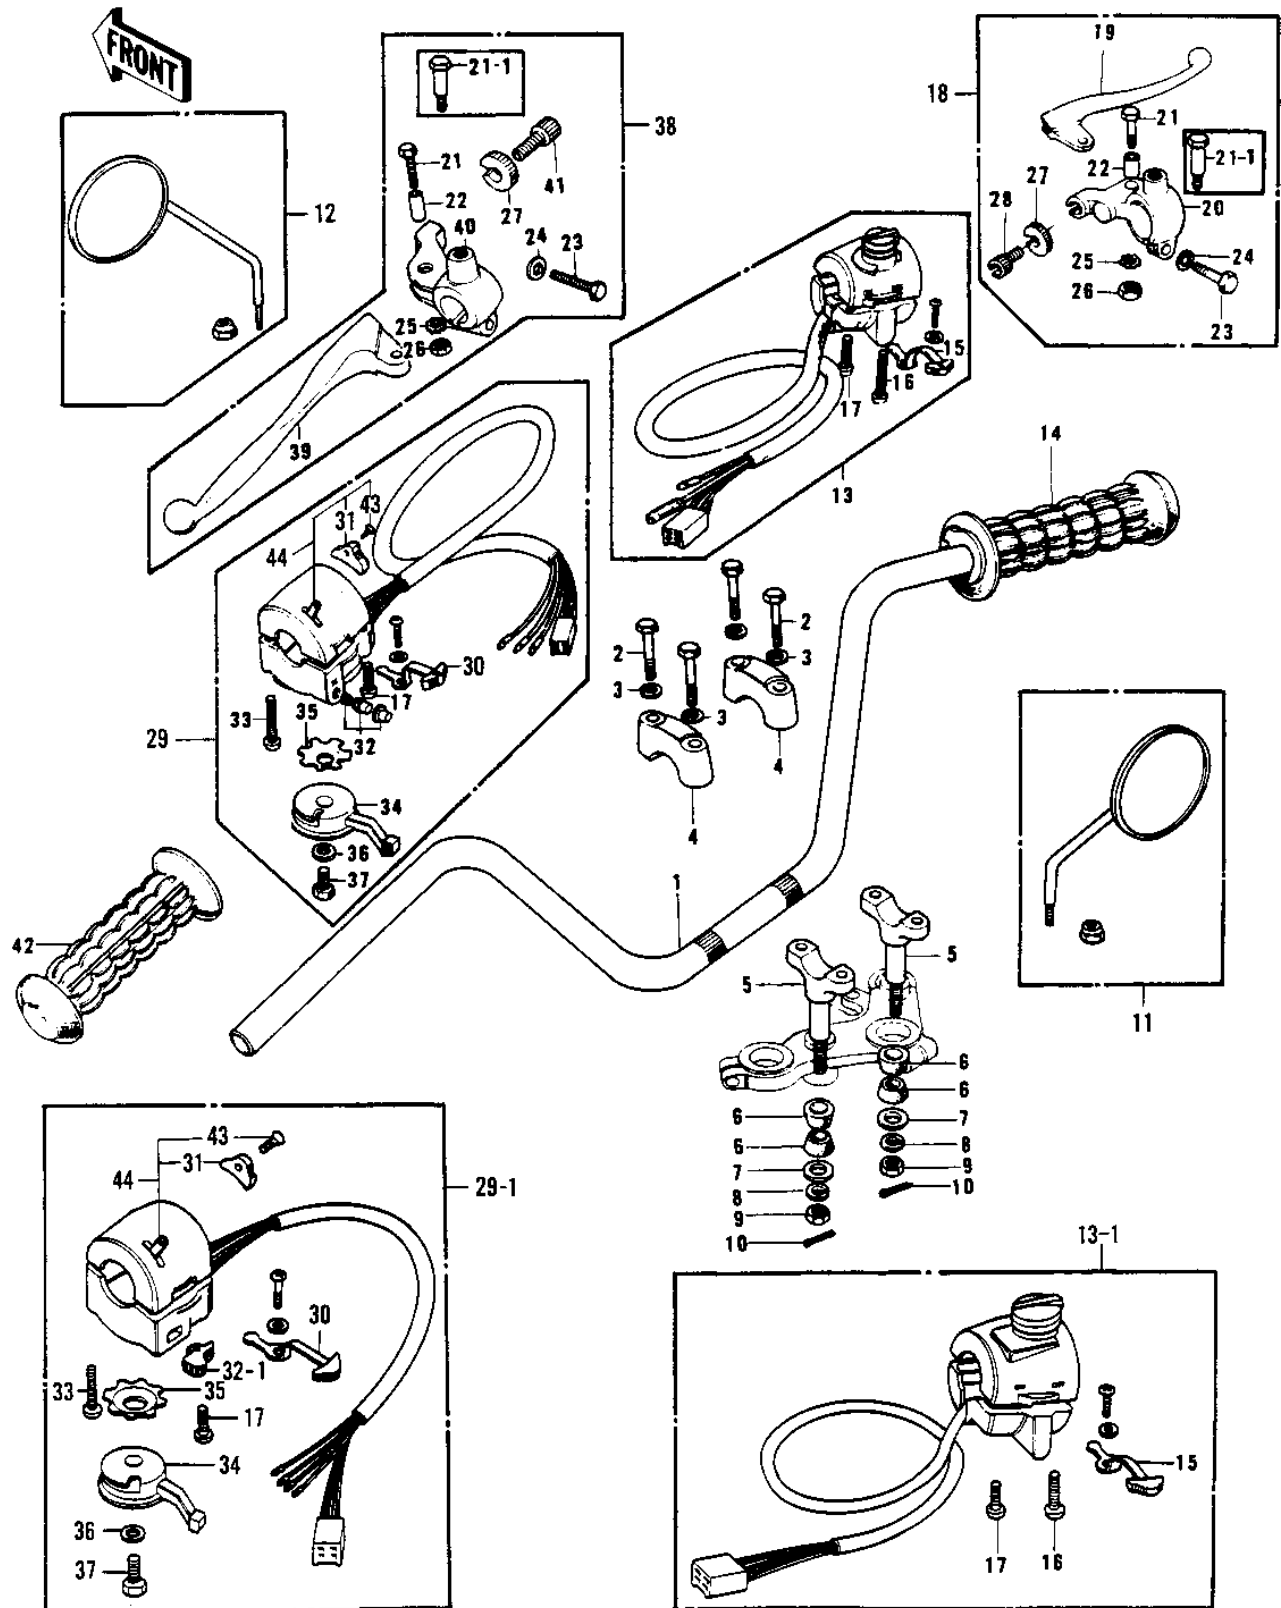

1974 Mach I PARTS DIAGRAM

HANDLEBAR (S1-B/C, KH250-A5)