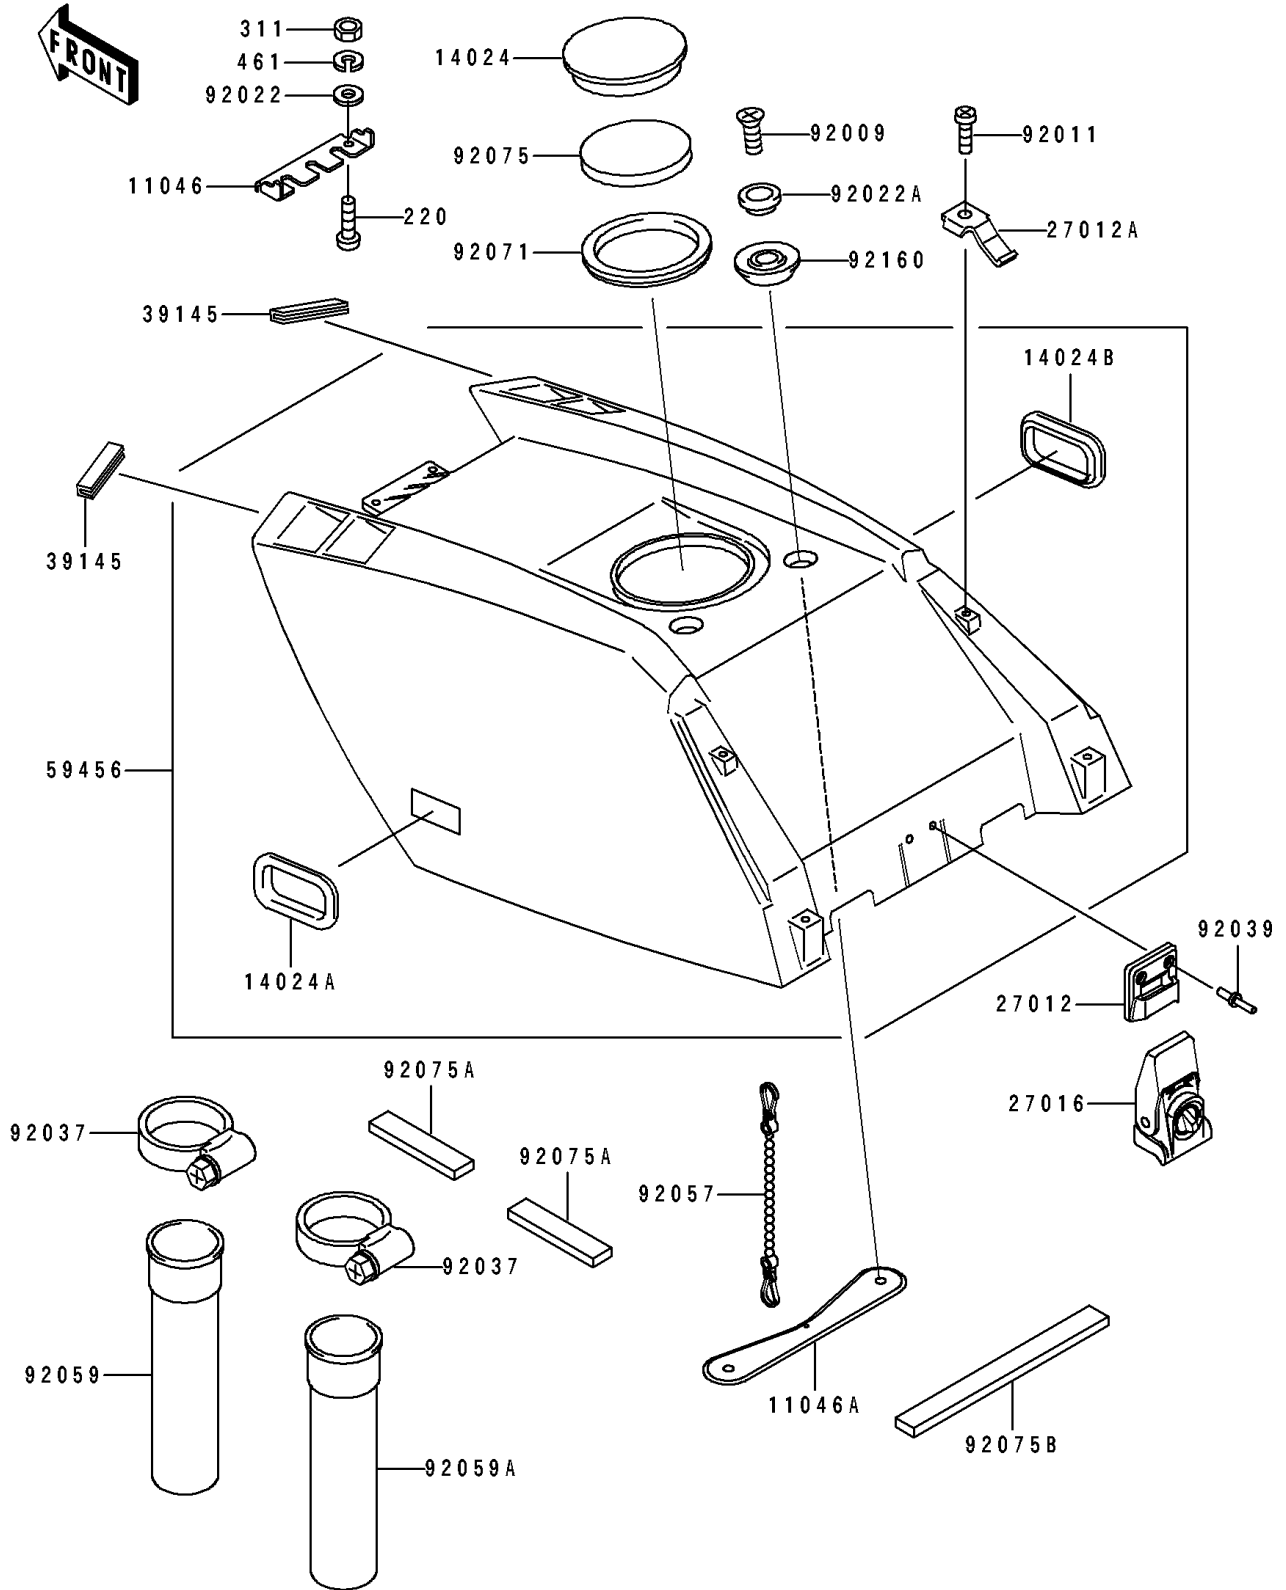

1992 650 SX PARTS DIAGRAM

Engine Hood

F3142

1992 650 SX PARTS LIST

Engine Hood

ITEM NAME	PART NUMBER	QUANTITY
BRACKET (Ref # 11046)	11046-3703	1
BRACKET (Ref # 11046A)	11046-3748	1
COVER (Ref # 14024)	14024-3748	1
COVER,LH,J.WHITE (Ref # 14024A)	14024-3771-8U	1
COVER,RH,J.WHITE (Ref # 14024B)	14024-3772-8U	1
HOOK (Ref # 27012)	27012-3711	1
HOOK,FOR PAD (Ref # 27012A)	27012-3716	2
LOCK-ASSY (Ref # 27016)	27016-3703	1
TRIM-SEAL (Ref # 39145)	39145-3708	2
HOOD-COMP-ENGINE,J.WHITE (Ref # 59456)	59456-3714-8C	1
SCREW,6X25 (Ref # 92009)	92009-3717	2
SCREW,TAPPING (Ref # 92011)	92011-561	2
WASHER,5X16X1.5 (Ref # 92022)	92022-3041	2
WASHER (Ref # 92022A)	92022-3732	2
CLAMP (Ref # 92037)	92037-3738	2
RIVET (Ref # 92039)	92039-3722	2
CHAIN,COVER,L=100 (Ref # 92057)	92057-3704	1
TUBE (Ref # 92059)	92059-3803	1
TUBE (Ref # 92059A)	92059-3815	1
GROMMET (Ref # 92071)	92071-3742	1
DAMPER (Ref # 92075)	92075-3737	1
DAMPER,DUCT,RR,LH (Ref # 92075A)	92075-3744	4
DAMPER,DUCT,REAR (Ref # 92075B)	92075-3746	1
DAMPER (Ref # 92160)	92160-3709	2
SCREW-PAN-CROS,5X20 (Ref # 220)	220R0520	2
NUT-HEX,5MM (Ref # 311)	311R0500	2
WASHER-SPRING,5MM (Ref # 461)	461S0500	2