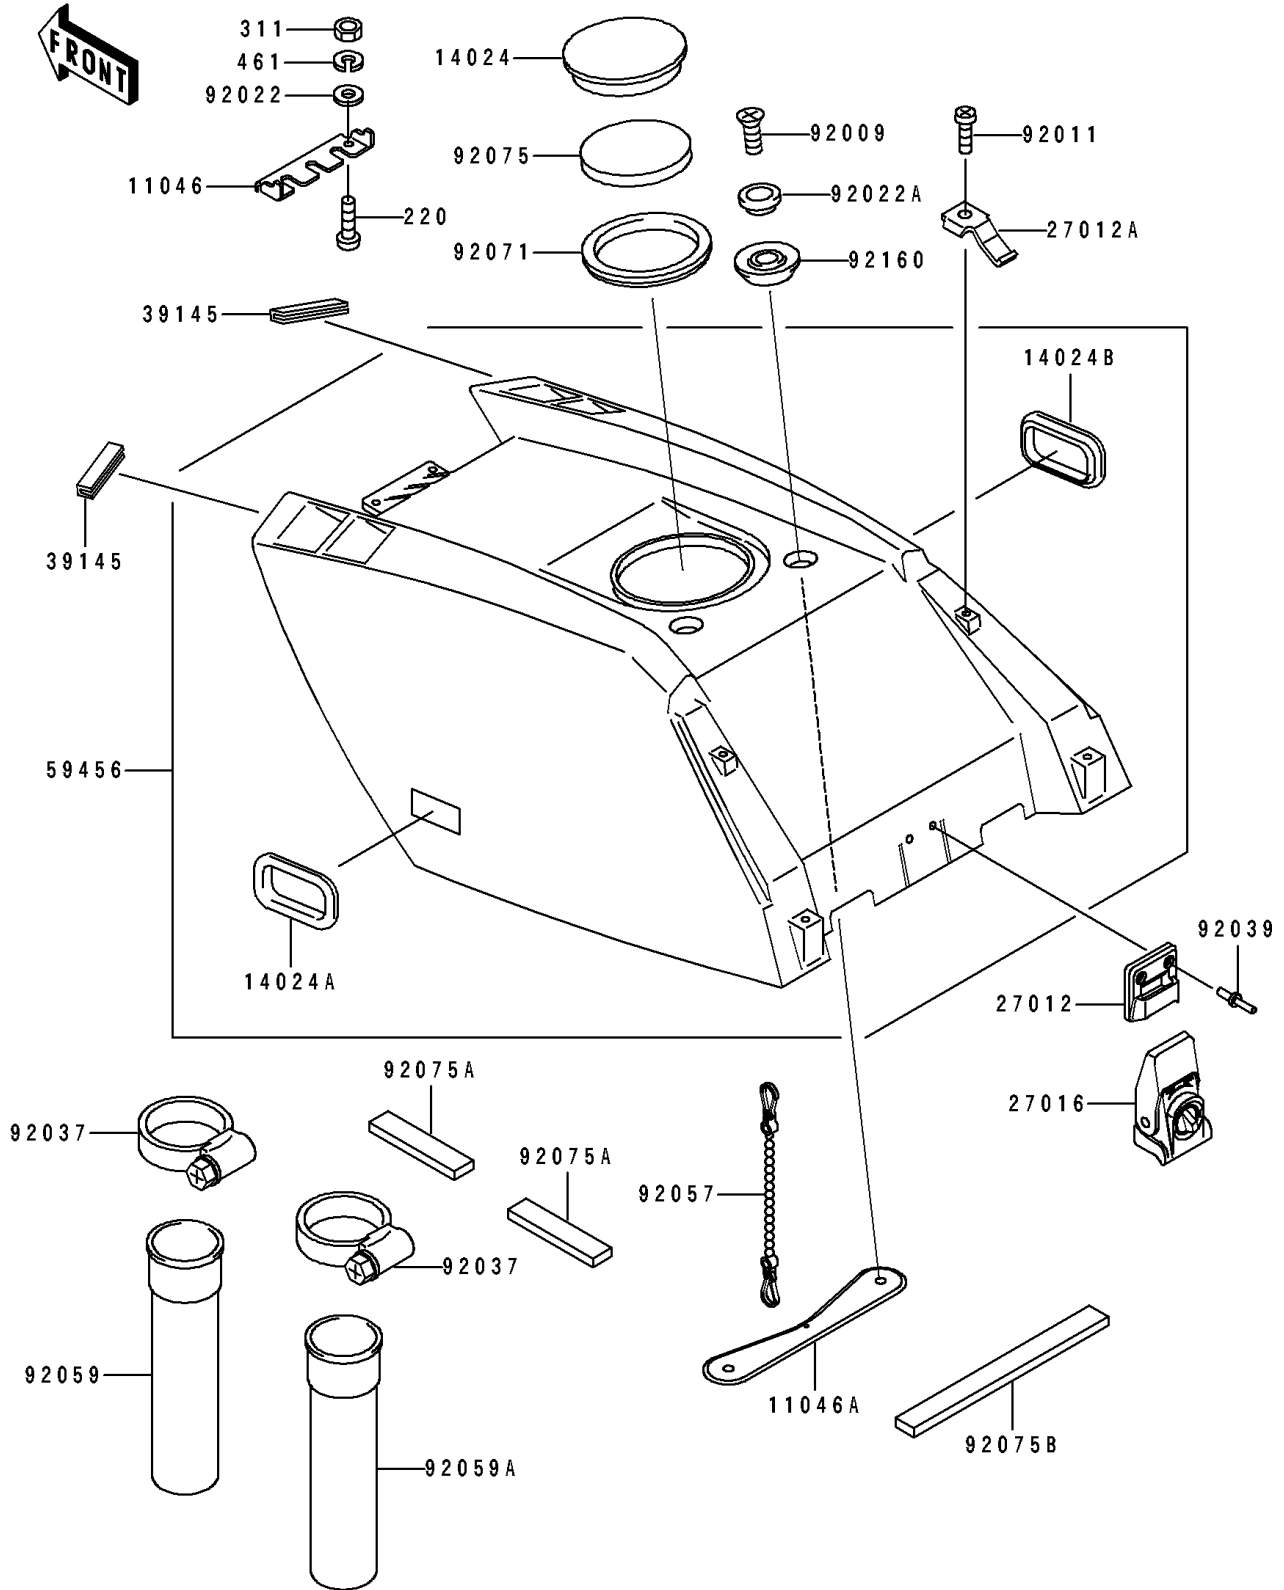

1992 650 SX PARTS DIAGRAM

Engine Hood

F3142

1992 650 SX PARTS LIST

Engine Hood

ITEM NAME	PART NUMBER	QUANTITY
BRACKET (Ref # 11046)	11046-3703	1
BRACKET (Ref # 11046A)	11046-3748	1
COVER (Ref # 14024)	14024-3748	1
COVER,LH,J.WHITE (Ref # 14024A)	14024-3771-8U	1
COVER,RH,J.WHITE (Ref # 14024B)	14024-3772-8U	1
HOOK (Ref # 27012)	27012-3711	1
HOOK,FOR PAD (Ref # 27012A)	27012-3716	2
LOCK-ASSY (Ref # 27016)	27016-3703	1
TRIM-SEAL (Ref # 39145)	39145-3708	2
HOOD-COMP-ENGINE,J.WHITE (Ref # 59456)	59456-3714-8C	1
SCREW,6X25 (Ref # 92009)	92009-3717	2
SCREW,TAPPING (Ref # 92011)	92011-561	2
WASHER,5X16X1.5 (Ref # 92022)	92022-3041	2
WASHER (Ref # 92022A)	92022-3732	2
CLAMP (Ref # 92037)	92037-3738	2
RIVET (Ref # 92039)	92039-3722	2
CHAIN,COVER,L=100 (Ref # 92057)	92057-3704	1
TUBE (Ref # 92059)	92059-3803	1
TUBE (Ref # 92059A)	92059-3815	1
GROMMET (Ref # 92071)	92071-3742	1
DAMPER (Ref # 92075)	92075-3737	1
DAMPER,DUCT,RR,LH (Ref # 92075A)	92075-3744	4
DAMPER,DUCT,REAR (Ref # 92075B)	92075-3746	1
DAMPER (Ref # 92160)	92160-3709	2
SCREW-PAN-CROS,5X20 (Ref # 220)	220R0520	2
NUT-HEX,5MM (Ref # 311)	311R0500	2
WASHER-SPRING,5MM (Ref # 461)	461S0500	2