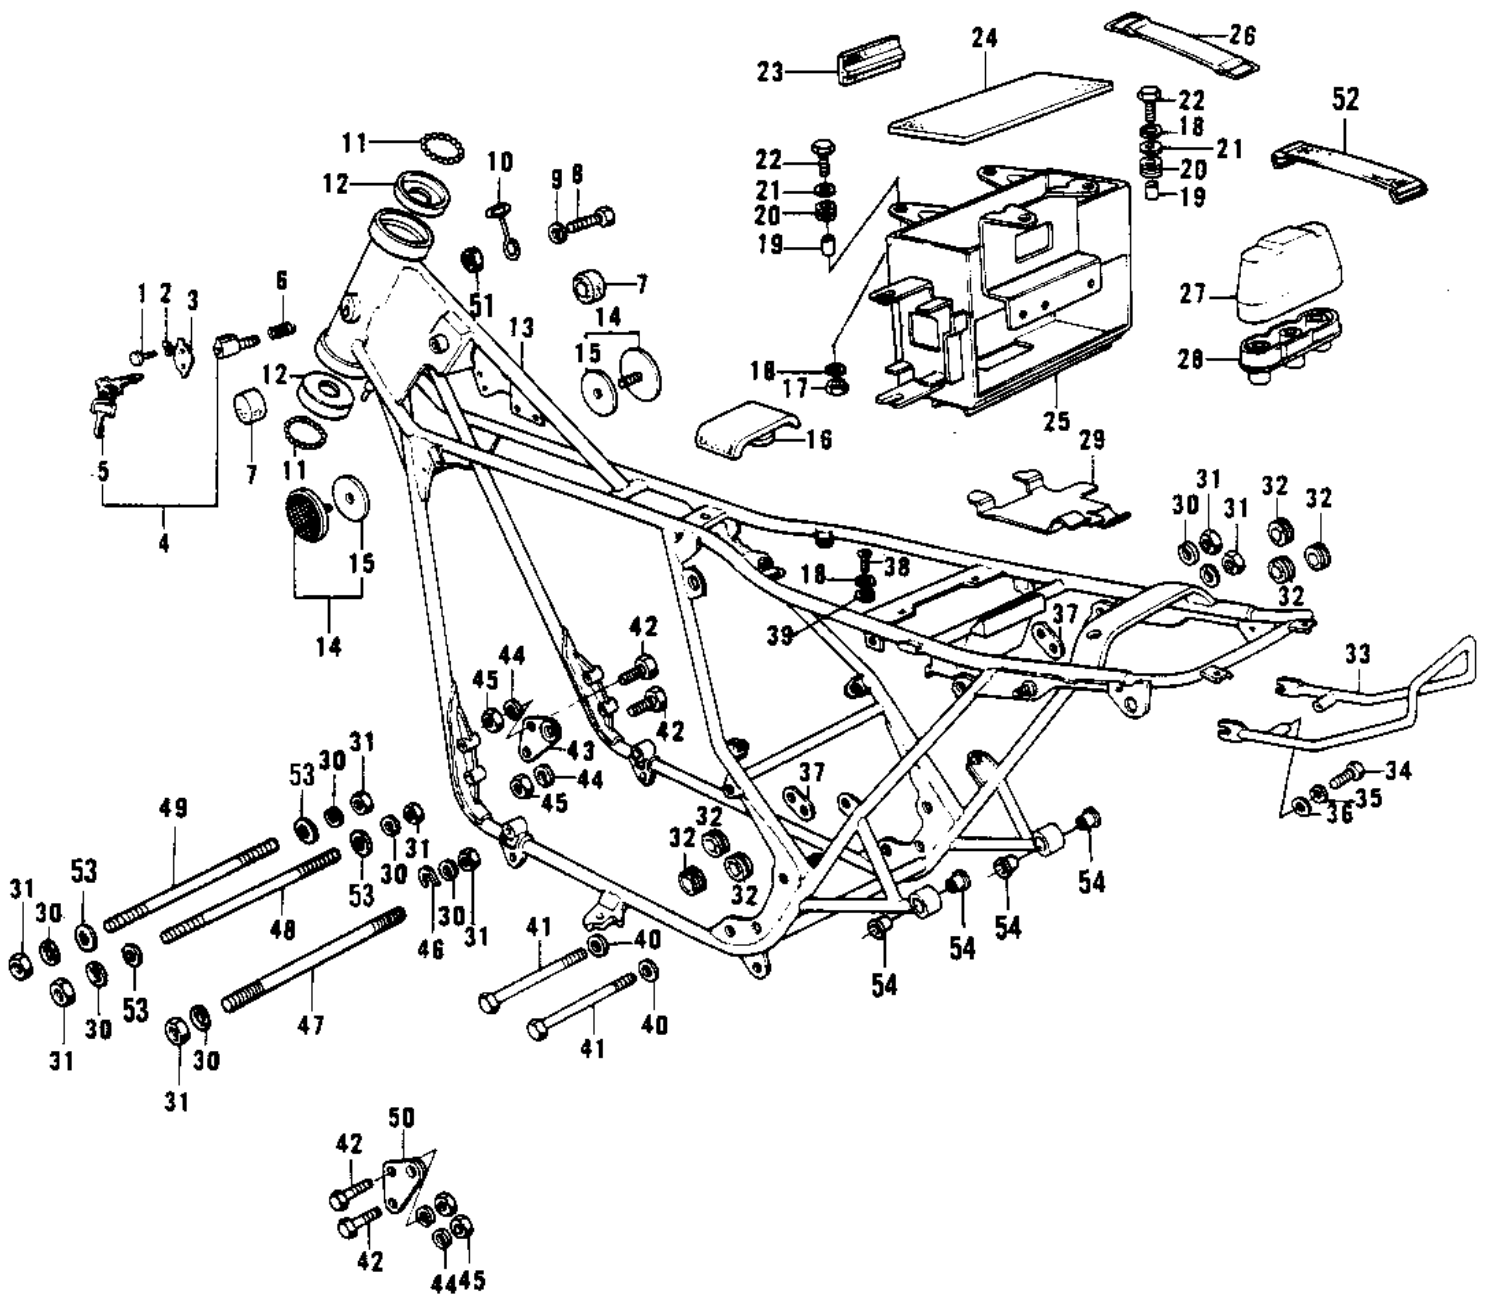

# 1974 Mach I PARTS LIST

FRAME/FRAME FITTINGS (S1-B/C,KH250-A5)

ITEM NAME	PART NUMBER	QUANTITY
SCREW-TAPPING (Ref # 1)	92008-007	
WASHER (Ref # 2)	92097-003	
CAP,STEERING LOCK (Ref # 3)	11012-1134	
LOCK ASSY,STEERING (Ref # 4)	27016-038	
KEY SET,#901 (Ref # 5)	27008-055-01	
KEY SET,#910 (Ref # 5)	27008-055-10	
SPRING-STEERING LOCK (Ref # 6)	27032-001	
DAMPER RUBBER-FL TANK (Ref # 7)	92075-101	
BOLT HEX HEAD 8X16 (Ref # 8)	110N0816	
BOLT-UPSET,6X12 (Ref # 8)	112G0612	
WASHER SPRING 8MM (Ref # 9)	461F0800	
WASHER SPRING 6MM (Ref # 9)	461F0600	
CLAMP,CABLE (Ref # 10)	92037-124	
CLAMP,CABLE (Ref # 10)	92037-139	
CLAMP (Ref # 10)	92037-108	
BALL STEEL 1/4' (Ref # 11)	600A0800	
RACE STRNG STEM BERNG (Ref # 12)	92048-006	
FRAME (Ref # 13)	32002-077	
FRAME (Ref # 13)	32002-129	
UNAVAILABLE IN PRICE BOOK (Ref # 13)	32003-133	
REFLECTOR,REFLEX (Ref # 14)	28001-026	
DAMPER RUBBER,REFLECT (Ref # 15)	92094-011	
DAMPER RUBBER,FL TANK (Ref # 16)	92075-214	
NUT 6MM (Ref # 17)	311B0600	
WASHER SPRING 6MM (Ref # 18)	461F0600	
COLLAR,6.8X10X8.5 (Ref # 19)	92027-129	
DAMPER RUBBER (Ref # 20)	92075-076	
WASHER 6.5X20X1.6T (Ref # 21)	92022-125	
BOLT 6X22 (Ref # 22)	112B0622	