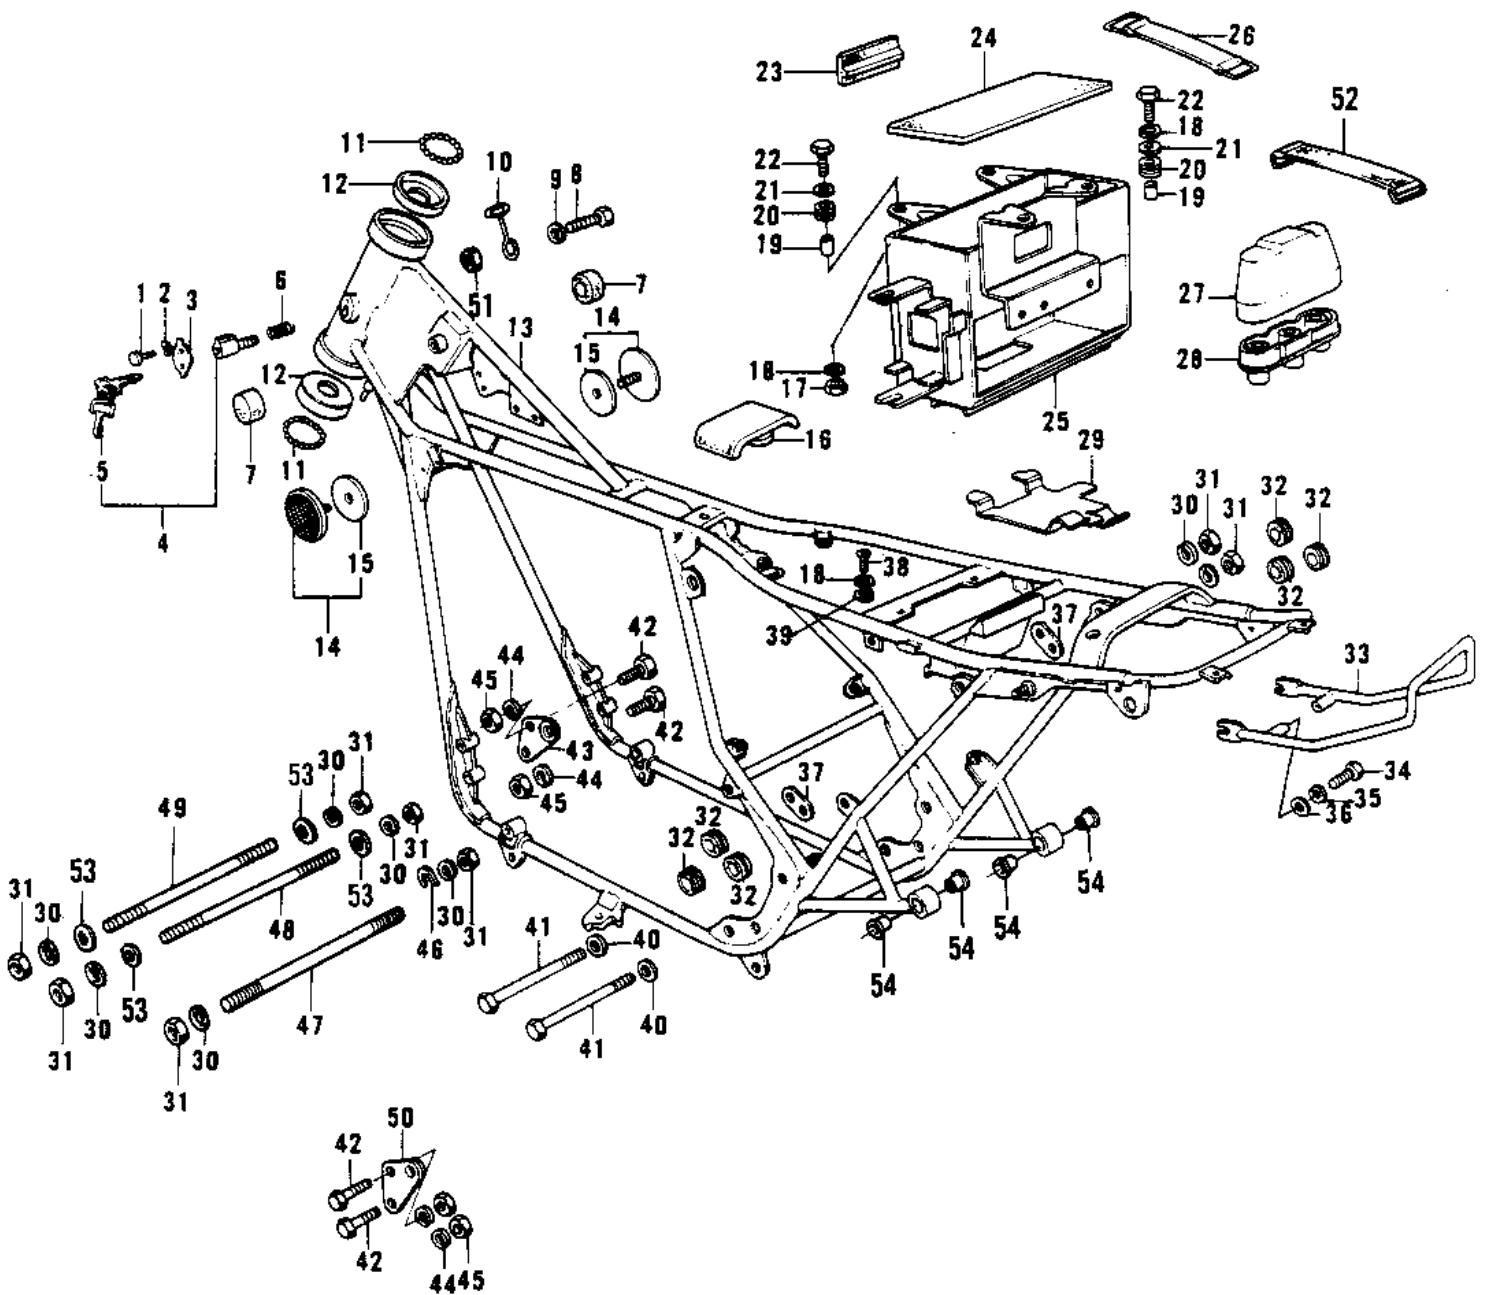

1974 Mach I PARTS DIAGRAM

FRAME/FRAME FITTINGS (S1-B/C,KH250-A5)

1974 Mach I PARTS LIST

FRAME/FRAME FITTINGS (S1-B/C,KH250-A5)

ITEM NAME	PART NUMBER	QUANTITY
SCREW-TAPPING (Ref # 1)	92008-007	
WASHER (Ref # 2)	92097-003	
CAP,STEERING LOCK (Ref # 3)	11012-1134	
LOCK ASSY,STEERING (Ref # 4)	27016-038	
KEY SET,#901 (Ref # 5)	27008-055-01	
KEY SET,#910 (Ref # 5)	27008-055-10	
SPRING-STEERING LOCK (Ref # 6)	27032-001	
DAMPER RUBBER-FL TANK (Ref # 7)	92075-101	
BOLT HEX HEAD 8X16 (Ref # 8)	110N0816	
BOLT-UPSET,6X12 (Ref # 8)	112G0612	
WASHER SPRING 8MM (Ref # 9)	461F0800	
WASHER SPRING 6MM (Ref # 9)	461F0600	
CLAMP,CABLE (Ref # 10)	92037-124	
CLAMP,CABLE (Ref # 10)	92037-139	
CLAMP (Ref # 10)	92037-108	
BALL STEEL 1/4' (Ref # 11)	600A0800	
RACE STRNG STEM BERNG (Ref # 12)	92048-006	
FRAME (Ref # 13)	32002-077	
FRAME (Ref # 13)	32002-129	
UNAVAILABLE IN PRICE BOOK (Ref # 13)	32003-133	
REFLECTOR,REFLEX (Ref # 14)	28001-026	
DAMPER RUBBER,REFLECT (Ref # 15)	92094-011	
DAMPER RUBBER,FL TANK (Ref # 16)	92075-214	
NUT 6MM (Ref # 17)	311B0600	
WASHER SPRING 6MM (Ref # 18)	461F0600	
COLLAR,6.8X10X8.5 (Ref # 19)	92027-129	
DAMPER RUBBER (Ref # 20)	92075-076	
WASHER 6.5X20X1.6T (Ref # 21)	92022-125	
BOLT 6X22 (Ref # 22)	112B0622	