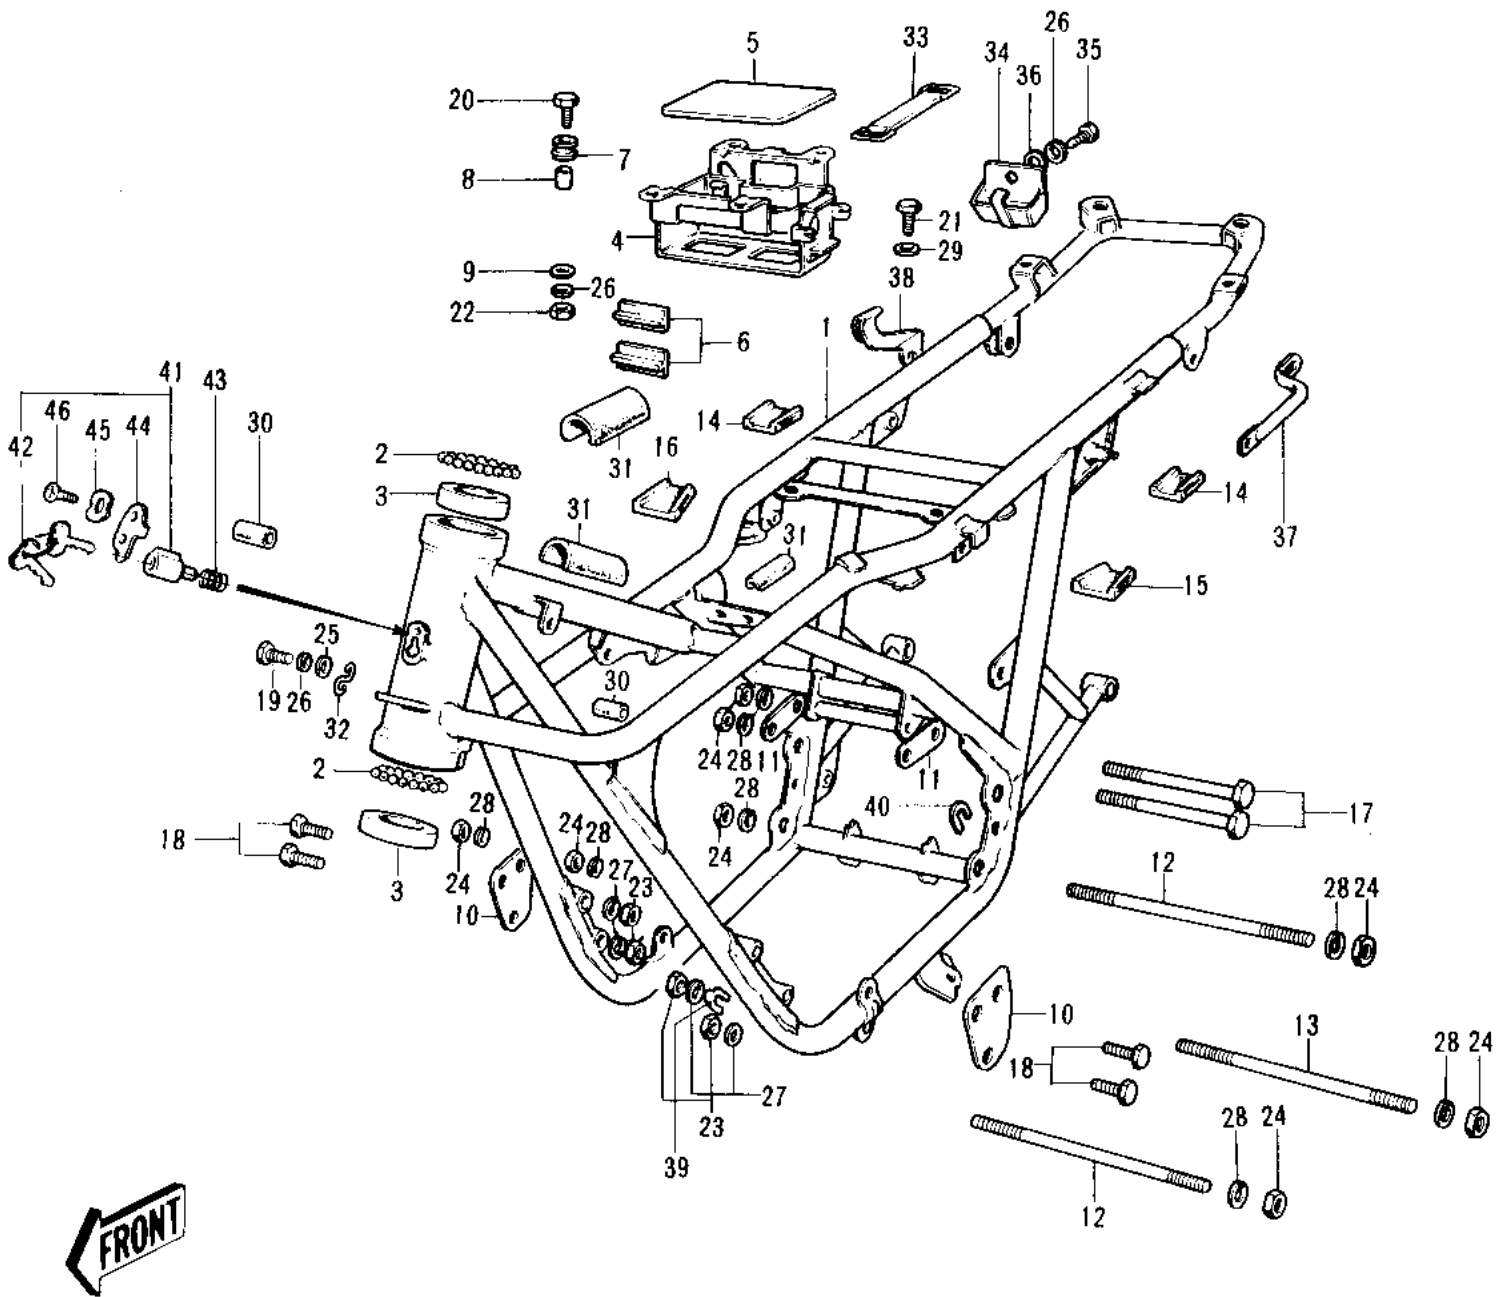

1975 Mach I PARTS DIAGRAM

FRAME/FRAME FITTINGS (S1-A)

1975 Mach I PARTS LIST

FRAME/FRAME FITTINGS (S1-A)

ITEM NAME	PART NUMBER	QUANTITY
FRAME (Ref # 1)	32002-061	
BALL STEEL 1/4' (Ref # 2)	600A0800	
RACE STRNG STEM BERNG (Ref # 3)	92048-006	
CASE-BATTERY (Ref # 4)	32099-008	
MAT BATTERY (Ref # 5)	32103-006	
SEAT RECTIFIER RUBBER (Ref # 6)	32103-003	
DAMPER RUBBER (Ref # 7)	92075-076	
COLLAR,6.8X10X8.5 (Ref # 8)	92027-129	
WASHER 6.5X20X1.6T (Ref # 9)	92022-125	
PLATE-ENGINE MOUNT (Ref # 10)	32030-022	
PLATE-ENGINE MOUNT (Ref # 11)	32030-023	
BOLT,10X237 (Ref # 12)	92003-182	
BOLT,10X225 (Ref # 13)	92003-181	
RUBBER PAD (Ref # 14)	31082-007	
RUBBER PAD (Ref # 15)	31082-008	
RUBBER PAD (Ref # 16)	31082-009	
BOLT, FLANGED, 10X110 (Ref # 17)	92001-1602	
BOLT,10X45 (Ref # 18)	92001-1182	
BOLT-UPSET,6X12 (Ref # 19)	112G0612	
BOLT 6X22 (Ref # 20)	112B0622	
SCREW PAN HEAD 6X14 (Ref # 21)	220B0614	
NUT 6MM (Ref # 22)	311B0600	
NUT,8MM (Ref # 23)	311B0800	
NUT,10MM (Ref # 24)	314B1000	
WASHER PLAIN 6MM (Ref # 25)	410B0600	
WASHER SPRING 6MM (Ref # 26)	461F0600	
WASHER SPRING 8MM (Ref # 27)	461F0800	
WASHER SPRING 10MM (Ref # 28)	461F1000	
WASHER LOCK 6MM (Ref # 29)	464H0600	