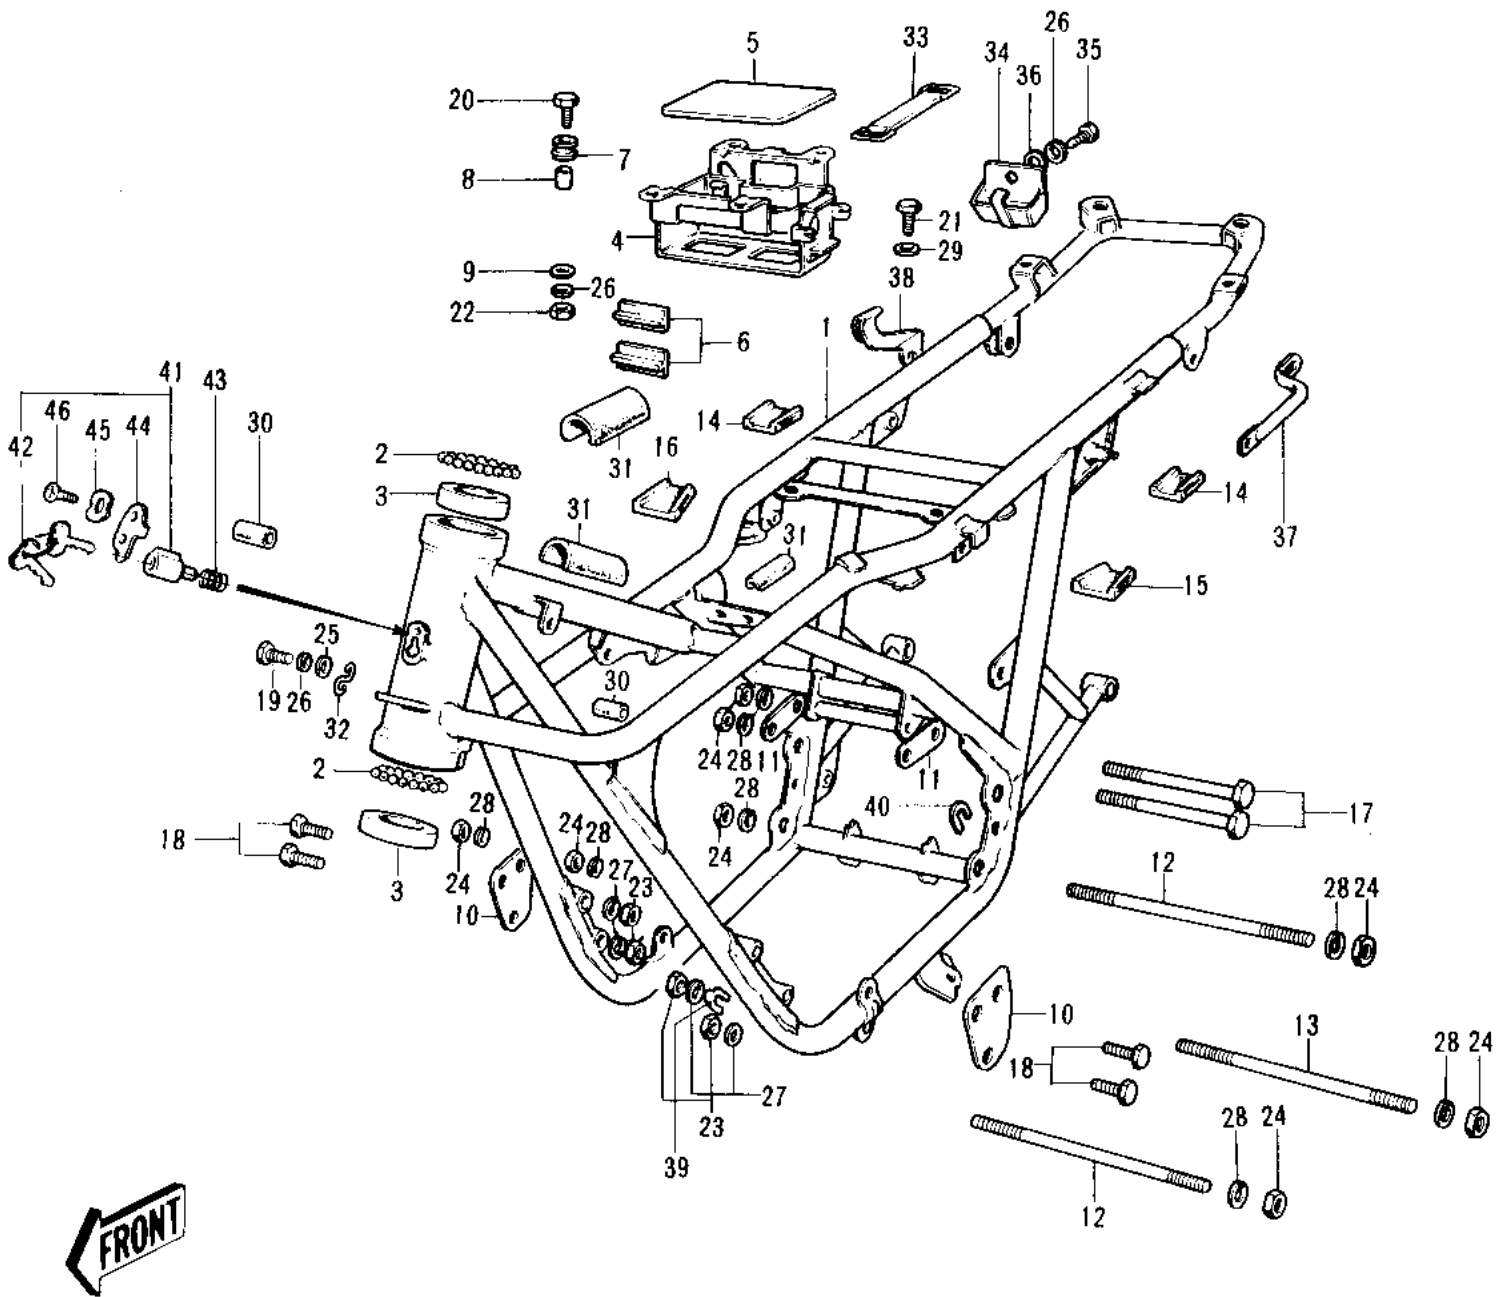

1974 Mach I PARTS DIAGRAM

FRAME/FRAME FITTINGS (S1-A)

1974 Mach I PARTS LIST

FRAME/FRAME FITTINGS (S1-A)

ITEM NAME	PART NUMBER	QUANTITY
FRAME (Ref # 1)	32002-061	
BALL STEEL 1/4' (Ref # 2)	600A0800	
RACE STRNG STEM BERNG (Ref # 3)	92048-006	
CASE-BATTERY (Ref # 4)	32099-008	
MAT BATTERY (Ref # 5)	32103-006	
SEAT RECTIFIER RUBBER (Ref # 6)	32103-003	
DAMPER RUBBER (Ref # 7)	92075-076	
COLLAR,6.8X10X8.5 (Ref # 8)	92027-129	
WASHER 6.5X20X1.6T (Ref # 9)	92022-125	
PLATE-ENGINE MOUNT (Ref # 10)	32030-022	
PLATE-ENGINE MOUNT (Ref # 11)	32030-023	
BOLT,10X237 (Ref # 12)	92003-182	
BOLT,10X225 (Ref # 13)	92003-181	
RUBBER PAD (Ref # 14)	31082-007	
RUBBER PAD (Ref # 15)	31082-008	
RUBBER PAD (Ref # 16)	31082-009	
BOLT, FLANGED, 10X110 (Ref # 17)	92001-1602	
BOLT,10X45 (Ref # 18)	92001-1182	
BOLT-UPSET,6X12 (Ref # 19)	112G0612	
BOLT 6X22 (Ref # 20)	112B0622	
SCREW PAN HEAD 6X14 (Ref # 21)	220B0614	
NUT 6MM (Ref # 22)	311B0600	
NUT,8MM (Ref # 23)	311B0800	
NUT,10MM (Ref # 24)	314B1000	
WASHER PLAIN 6MM (Ref # 25)	410B0600	
WASHER SPRING 6MM (Ref # 26)	461F0600	
WASHER SPRING 8MM (Ref # 27)	461F0800	
WASHER SPRING 10MM (Ref # 28)	461F1000	
WASHER LOCK 6MM (Ref # 29)	464H0600	