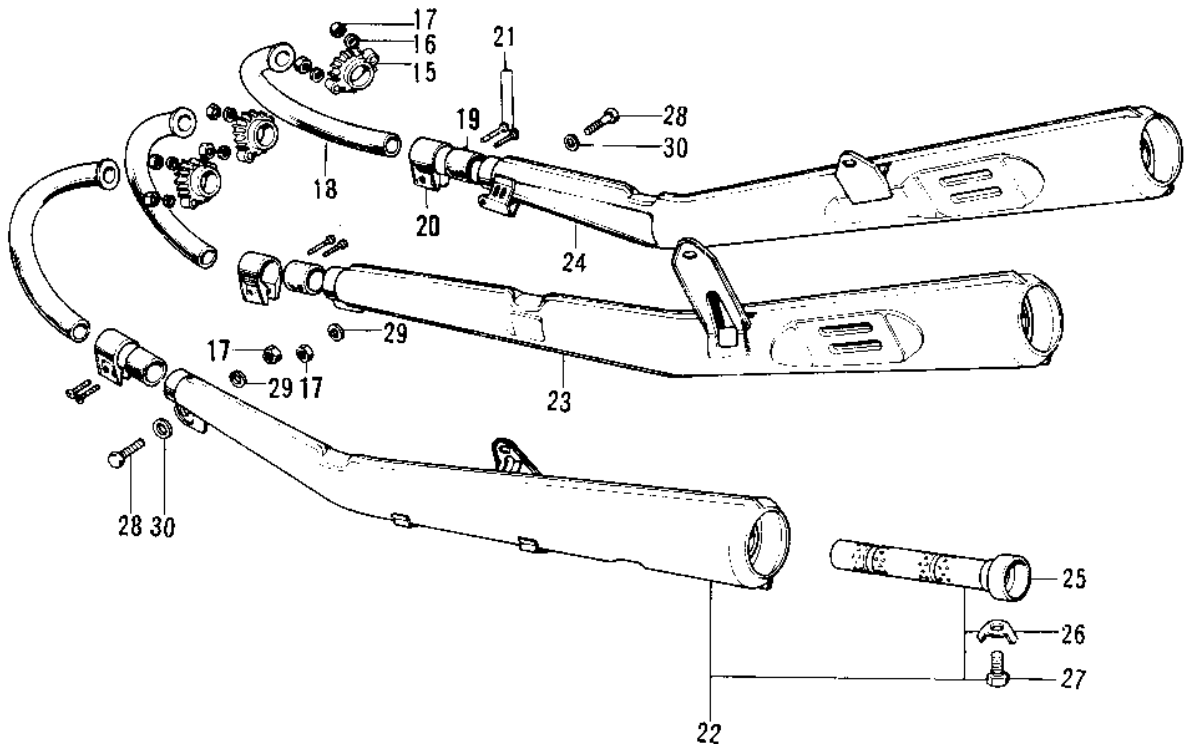

# 1975 Mach I PARTS LIST

## AIR CLEANER/MUFFLERS

ITEM NAME	PART NUMBER	QUANTITY
BOLT-AIR CLEANER FIT (Ref # 1)	92003-073	
AIR CLEANER ASST,BLK (Ref # 2)	11010-057-21	
FILTER-ASSY-AIR BLAC (Ref # 2)	11010-090-21	
FILTER-ASSY-AIR BLAC (Ref # 2)	11010-090-21	
SCREW PAN HEAD 4X8 (Ref # 3)	220B0408	
WASHER SPRING 4MM (Ref # 4)	461F0400	
WASHER PLAIN 4MM (Ref # 5)	410B0400	
ELEMENT,AIR,CLNR (Ref # 6)	11013-026	
BODY-AIR CLEANER (Ref # 7)	11011-013	
WASHER-PLAIN (Ref # 8)	92022-021	
BOLT,6X10 (Ref # 9)	112G0610	
WASHER SPRING 6MM (Ref # 10)	461F0600	
CLAMP,AIR INLET PIPE (Ref # 11)	92037-065	
CLAMP,CARBURETOR HOLD (Ref # 11)	92037-1242	
SCREW PAN HEAD 6X35 (Ref # 12)	220B0635	
SCREW-PAN-CROS,6X35,B (Ref # 12)	220C0635	
PIPE,AIR INLET,LH&RH (Ref # 13)	11015-027	
PIPE,AIR INLET,CENTER (Ref # 14)	11015-028	
HOLDER-EXHAUST PIPE (Ref # 15)	18069-038	
WASHER SPRING 8MM (Ref # 16)	461F0800	
NUT,8MM (Ref # 17)	311B0800	
PIPE,EXHAUST (Ref # 18)	18049-063	
CONNECTOR MUFFLER (Ref # 19)	18043-008	
HOLDER-MFLR CONECT,CR (Ref # 20)	18044-004-79	
SCREW PAN HEAD 6X28 (Ref # 21)	220B0628	
MUFFLER ASSY,L.H (Ref # 22)	18001-146	
MUFFLER ASSY,L.H (Ref # 22)	18001-146	
MUFFLER ASSY,L.H (Ref # 22)	18001-146	
MUFFLER ASSY,CENTER (Ref # 23)	18001-147	

## AIR CLEANER/MUFFLERS

ITEM NAME	PART NUMBER	QUANTITY
MUFFLER ASSY,CENTER (Ref # 23)	18001-147	
MUFFLER ASSY,CENTER (Ref # 23)	18001-147	
MUFFLER ASSY,R.H (Ref # 24)	18001-148	
MUFFLER ASSY,R.H (Ref # 24)	18001-148	
MUFFLER ASSY,R.H (Ref # 24)	18001-148	
BAFFLE TUBE (Ref # 25)	18033-050	
BAFFLE TUBE (Ref # 25)	18033-087	
WASHER LOCK 6MM (Ref # 26)	92024-016	
BOLT-UPSET,6X12 (Ref # 27)	112G0612	
BOLT,8X20 (Ref # 28)	115G0820	
WASHER SPRING 8MM (Ref # 29)	461F0800	
WASHER PLAIN 8MM (Ref # 30)	411B0800	
RUBBER SEAL,CLENR CAP (Ref # 31)	11024-001	