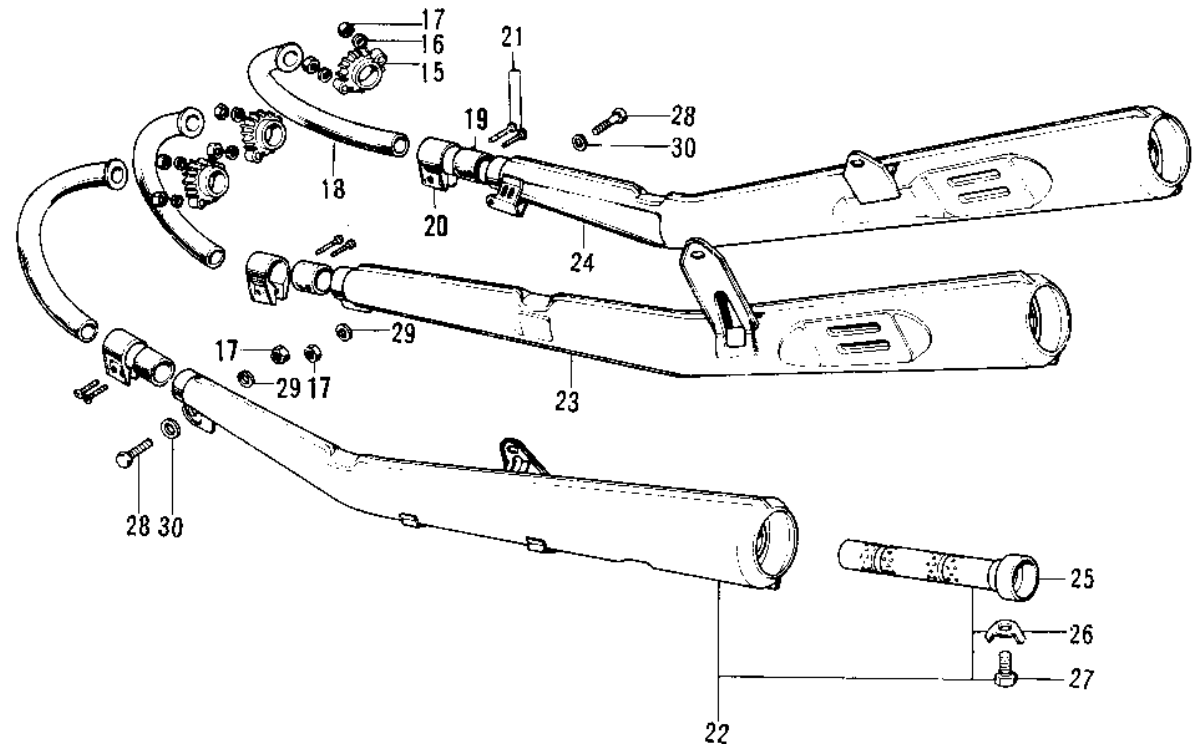

1975 Mach I PARTS DIAGRAM

AIR CLEANER/MUFFLERS

1975 Mach I PARTS LIST

AIR CLEANER/MUFFLERS

ITEM NAME	PART NUMBER	QUANTITY
BOLT-AIR CLEANER FIT (Ref # 1)	92003-073	
AIR CLEANER ASST,BLK (Ref # 2)	11010-057-21	
FILTER-ASSY-AIR BLAC (Ref # 2)	11010-090-21	
FILTER-ASSY-AIR BLAC (Ref # 2)	11010-090-21	
SCREW PAN HEAD 4X8 (Ref # 3)	220B0408	
WASHER SPRING 4MM (Ref # 4)	461F0400	
WASHER PLAIN 4MM (Ref # 5)	410B0400	
ELEMENT,AIR,CLNR (Ref # 6)	11013-026	
BODY-AIR CLEANER (Ref # 7)	11011-013	
WASHER-PLAIN (Ref # 8)	92022-021	
BOLT,6X10 (Ref # 9)	112G0610	
WASHER SPRING 6MM (Ref # 10)	461F0600	
CLAMP,AIR INLET PIPE (Ref # 11)	92037-065	
CLAMP,CARBURETOR HOLD (Ref # 11)	92037-1242	
SCREW PAN HEAD 6X35 (Ref # 12)	220B0635	
SCREW-PAN-CROS,6X35,B (Ref # 12)	220C0635	
PIPE,AIR INLET,LH&RH (Ref # 13)	11015-027	
PIPE,AIR INLET,CENTER (Ref # 14)	11015-028	
HOLDER-EXHAUST PIPE (Ref # 15)	18069-038	
WASHER SPRING 8MM (Ref # 16)	461F0800	
NUT,8MM (Ref # 17)	311B0800	
PIPE,EXHAUST (Ref # 18)	18049-063	
CONNECTOR MUFFLER (Ref # 19)	18043-008	
HOLDER-MFLR CONECT,CR (Ref # 20)	18044-004-79	
SCREW PAN HEAD 6X28 (Ref # 21)	220B0628	
MUFFLER ASSY,L.H (Ref # 22)	18001-146	
MUFFLER ASSY,L.H (Ref # 22)	18001-146	
MUFFLER ASSY,L.H (Ref # 22)	18001-146	
MUFFLER ASSY,CENTER (Ref # 23)	18001-147	

1975 Mach I PARTS LIST

AIR CLEANER/MUFFLERS

ITEM NAME	PART NUMBER	QUANTITY
MUFFLER ASSY,CENTER (Ref # 23)	18001-147	
MUFFLER ASSY,CENTER (Ref # 23)	18001-147	
MUFFLER ASSY,R.H (Ref # 24)	18001-148	
MUFFLER ASSY,R.H (Ref # 24)	18001-148	
MUFFLER ASSY,R.H (Ref # 24)	18001-148	
BAFFLE TUBE (Ref # 25)	18033-050	
BAFFLE TUBE (Ref # 25)	18033-087	
WASHER LOCK 6MM (Ref # 26)	92024-016	
BOLT-UPSET,6X12 (Ref # 27)	112G0612	
BOLT,8X20 (Ref # 28)	115G0820	
WASHER SPRING 8MM (Ref # 29)	461F0800	
WASHER PLAIN 8MM (Ref # 30)	411B0800	
RUBBER SEAL,CLENR CAP (Ref # 31)	11024-001	