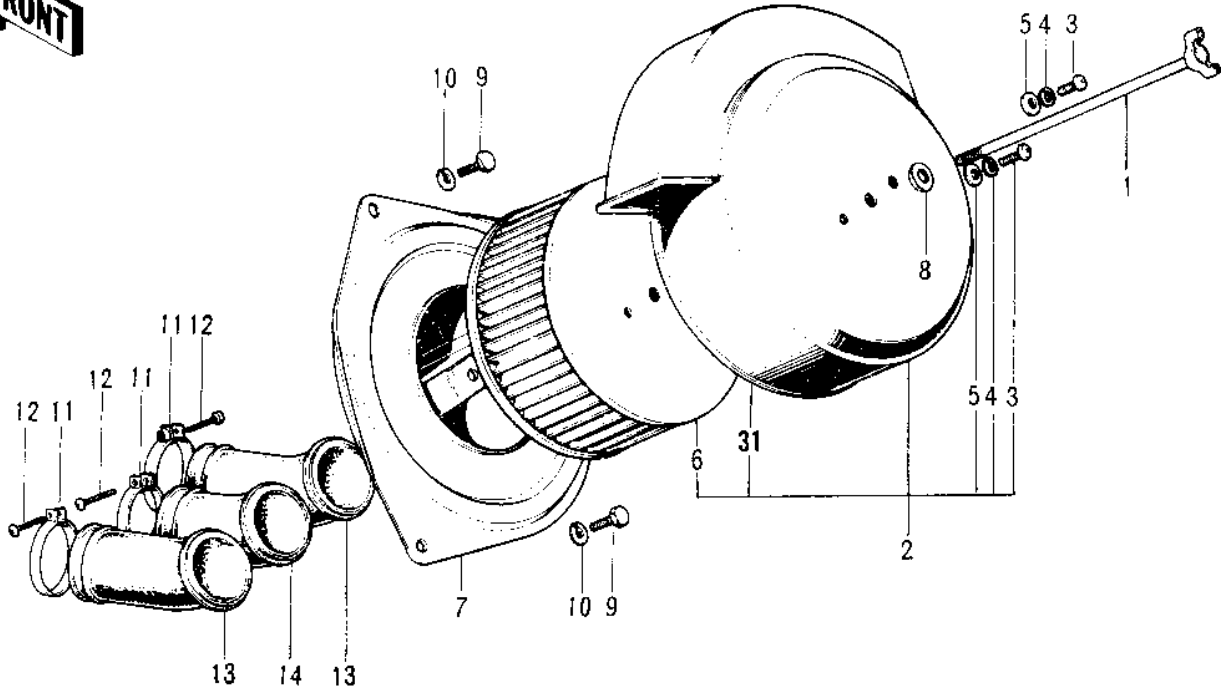

1975 Mach I PARTS DIAGRAM

AIR CLEANER/MUFFLERS

1975 Mach I PARTS LIST

AIR CLEANER/MUFFLERS

ITEM NAME	PART NUMBER	QUANTITY
BOLT-AIR CLEANER FIT (Ref # 1)	92003-073	
AIR CLEANER ASST,BLK (Ref # 2)	11010-057-21	
FILTER-ASSY-AIR BLAC (Ref # 2)	11010-090-21	
FILTER-ASSY-AIR BLAC (Ref # 2)	11010-090-21	
SCREW PAN HEAD 4X8 (Ref # 3)	220B0408	
WASHER SPRING 4MM (Ref # 4)	461F0400	
WASHER PLAIN 4MM (Ref # 5)	410B0400	
ELEMENT,AIR,CLNR (Ref # 6)	11013-026	
BODY-AIR CLEANER (Ref # 7)	11011-013	
WASHER-PLAIN (Ref # 8)	92022-021	
BOLT,6X10 (Ref # 9)	112G0610	
WASHER SPRING 6MM (Ref # 10)	461F0600	
CLAMP,AIR INLET PIPE (Ref # 11)	92037-065	
CLAMP,CARBURETOR HOLD (Ref # 11)	92037-1242	
SCREW PAN HEAD 6X35 (Ref # 12)	220B0635	
SCREW-PAN-CROS,6X35,B (Ref # 12)	220C0635	
PIPE,AIR INLET,LH&RH (Ref # 13)	11015-027	
PIPE,AIR INLET,CENTER (Ref # 14)	11015-028	
HOLDER-EXHAUST PIPE (Ref # 15)	18069-038	
WASHER SPRING 8MM (Ref # 16)	461F0800	
NUT,8MM (Ref # 17)	311B0800	
PIPE,EXHAUST (Ref # 18)	18049-063	
CONNECTOR MUFFLER (Ref # 19)	18043-008	
HOLDER-MFLR CONECT,CR (Ref # 20)	18044-004-79	
SCREW PAN HEAD 6X28 (Ref # 21)	220B0628	
MUFFLER ASSY,L.H (Ref # 22)	18001-146	
MUFFLER ASSY,L.H (Ref # 22)	18001-146	
MUFFLER ASSY,L.H (Ref # 22)	18001-146	
MUFFLER ASSY,CENTER (Ref # 23)	18001-147	

1975 Mach I PARTS LIST

AIR CLEANER/MUFFLERS

ITEM NAME	PART NUMBER	QUANTITY
MUFFLER ASSY,CENTER (Ref # 23)	18001-147	
MUFFLER ASSY,CENTER (Ref # 23)	18001-147	
MUFFLER ASSY,R.H (Ref # 24)	18001-148	
MUFFLER ASSY,R.H (Ref # 24)	18001-148	
MUFFLER ASSY,R.H (Ref # 24)	18001-148	
BAFFLE TUBE (Ref # 25)	18033-050	
BAFFLE TUBE (Ref # 25)	18033-087	
WASHER LOCK 6MM (Ref # 26)	92024-016	
BOLT-UPSET,6X12 (Ref # 27)	112G0612	
BOLT,8X20 (Ref # 28)	115G0820	
WASHER SPRING 8MM (Ref # 29)	461F0800	
WASHER PLAIN 8MM (Ref # 30)	411B0800	
RUBBER SEAL,CLENR CAP (Ref # 31)	11024-001	