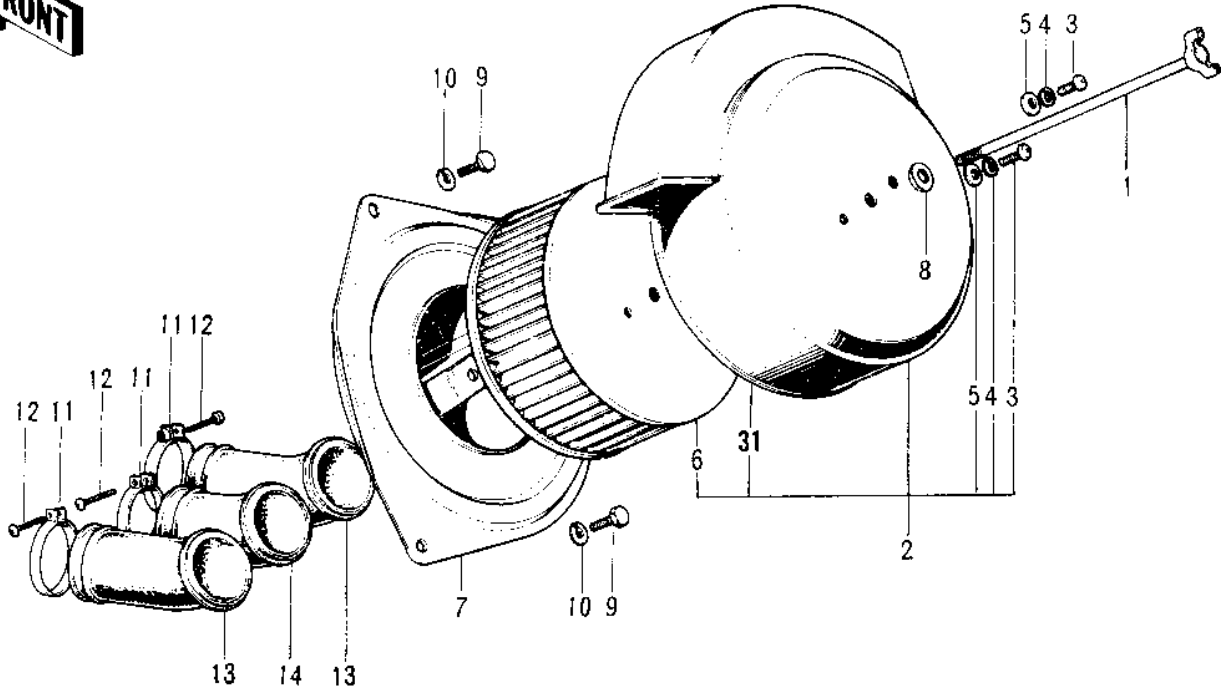

1974 Mach I PARTS DIAGRAM

AIR CLEANER/MUFFLERS

1974 Mach I PARTS LIST

AIR CLEANER/MUFFLERS

ITEM NAME	PART NUMBER	QUANTITY
BOLT-AIR CLEANER FIT (Ref # 1)	92003-073	
AIR CLEANER ASST,BLK (Ref # 2)	11010-057-21	
FILTER-ASSY-AIR BLAC (Ref # 2)	11010-090-21	
FILTER-ASSY-AIR BLAC (Ref # 2)	11010-090-21	
SCREW PAN HEAD 4X8 (Ref # 3)	220B0408	
WASHER SPRING 4MM (Ref # 4)	461F0400	
WASHER PLAIN 4MM (Ref # 5)	410B0400	
ELEMENT,AIR,CLNR (Ref # 6)	11013-026	
BODY-AIR CLEANER (Ref # 7)	11011-013	
WASHER-PLAIN (Ref # 8)	92022-021	
BOLT,6X10 (Ref # 9)	112G0610	
WASHER SPRING 6MM (Ref # 10)	461F0600	
CLAMP,AIR INLET PIPE (Ref # 11)	92037-065	
CLAMP,CARBURETOR HOLD (Ref # 11)	92037-1242	
SCREW PAN HEAD 6X35 (Ref # 12)	220B0635	
SCREW-PAN-CROS,6X35,B (Ref # 12)	220C0635	
PIPE,AIR INLET,LH&RH (Ref # 13)	11015-027	
PIPE,AIR INLET,CENTER (Ref # 14)	11015-028	
HOLDER-EXHAUST PIPE (Ref # 15)	18069-038	
WASHER SPRING 8MM (Ref # 16)	461F0800	
NUT,8MM (Ref # 17)	311B0800	
PIPE,EXHAUST (Ref # 18)	18049-063	
CONNECTOR MUFFLER (Ref # 19)	18043-008	
HOLDER-MFLR CONECT,CR (Ref # 20)	18044-004-79	
SCREW PAN HEAD 6X28 (Ref # 21)	220B0628	
MUFFLER ASSY,L.H (Ref # 22)	18001-146	
MUFFLER ASSY,L.H (Ref # 22)	18001-146	
MUFFLER ASSY,L.H (Ref # 22)	18001-146	
MUFFLER ASSY,CENTER (Ref # 23)	18001-147	

1974 Mach I PARTS LIST

AIR CLEANER/MUFFLERS

ITEM NAME	PART NUMBER	QUANTITY
MUFFLER ASSY,CENTER (Ref # 23)	18001-147	
MUFFLER ASSY,CENTER (Ref # 23)	18001-147	
MUFFLER ASSY,R.H (Ref # 24)	18001-148	
MUFFLER ASSY,R.H (Ref # 24)	18001-148	
MUFFLER ASSY,R.H (Ref # 24)	18001-148	
BAFFLE TUBE (Ref # 25)	18033-050	
BAFFLE TUBE (Ref # 25)	18033-087	
WASHER LOCK 6MM (Ref # 26)	92024-016	
BOLT-UPSET,6X12 (Ref # 27)	112G0612	
BOLT,8X20 (Ref # 28)	115G0820	
WASHER SPRING 8MM (Ref # 29)	461F0800	
WASHER PLAIN 8MM (Ref # 30)	411B0800	
RUBBER SEAL,CLENR CAP (Ref # 31)	11024-001	