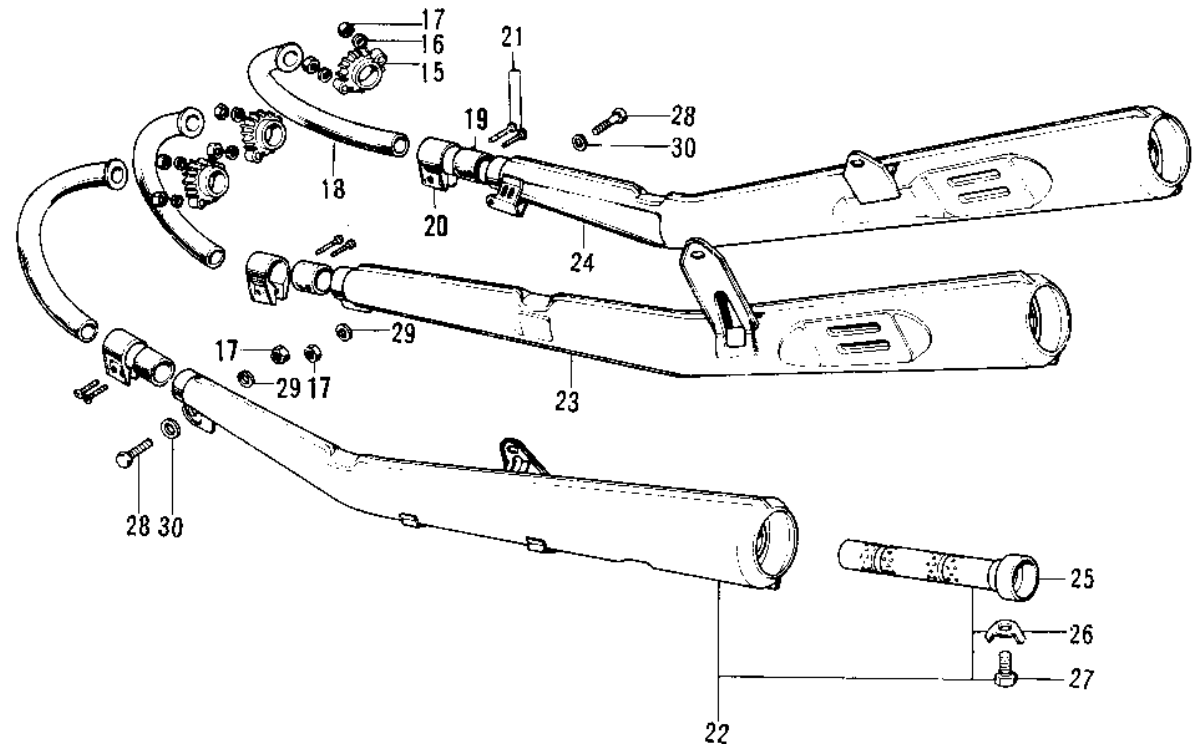

1974 Mach I PARTS DIAGRAM

AIR CLEANER/MUFFLERS

1974 Mach I PARTS LIST

AIR CLEANER/MUFFLERS

ITEM NAME	PART NUMBER	QUANTITY
BOLT-AIR CLEANER FIT (Ref # 1)	92003-073	
AIR CLEANER ASST,BLK (Ref # 2)	11010-057-21	
FILTER-ASSY-AIR BLAC (Ref # 2)	11010-090-21	
FILTER-ASSY-AIR BLAC (Ref # 2)	11010-090-21	
SCREW PAN HEAD 4X8 (Ref # 3)	220B0408	
WASHER SPRING 4MM (Ref # 4)	461F0400	
WASHER PLAIN 4MM (Ref # 5)	410B0400	
ELEMENT,AIR,CLNR (Ref # 6)	11013-026	
BODY-AIR CLEANER (Ref # 7)	11011-013	
WASHER-PLAIN (Ref # 8)	92022-021	
BOLT,6X10 (Ref # 9)	112G0610	
WASHER SPRING 6MM (Ref # 10)	461F0600	
CLAMP,AIR INLET PIPE (Ref # 11)	92037-065	
CLAMP,CARBURETOR HOLD (Ref # 11)	92037-1242	
SCREW PAN HEAD 6X35 (Ref # 12)	220B0635	
SCREW-PAN-CROS,6X35,B (Ref # 12)	220C0635	
PIPE,AIR INLET,LH&RH (Ref # 13)	11015-027	
PIPE,AIR INLET,CENTER (Ref # 14)	11015-028	
HOLDER-EXHAUST PIPE (Ref # 15)	18069-038	
WASHER SPRING 8MM (Ref # 16)	461F0800	
NUT,8MM (Ref # 17)	311B0800	
PIPE,EXHAUST (Ref # 18)	18049-063	
CONNECTOR MUFFLER (Ref # 19)	18043-008	
HOLDER-MFLR CONECT,CR (Ref # 20)	18044-004-79	
SCREW PAN HEAD 6X28 (Ref # 21)	220B0628	
MUFFLER ASSY,L.H (Ref # 22)	18001-146	
MUFFLER ASSY,L.H (Ref # 22)	18001-146	
MUFFLER ASSY,L.H (Ref # 22)	18001-146	
MUFFLER ASSY,CENTER (Ref # 23)	18001-147	

1974 Mach I PARTS LIST

AIR CLEANER/MUFFLERS

ITEM NAME	PART NUMBER	QUANTITY
MUFFLER ASSY,CENTER (Ref # 23)	18001-147	
MUFFLER ASSY,CENTER (Ref # 23)	18001-147	
MUFFLER ASSY,R.H (Ref # 24)	18001-148	
MUFFLER ASSY,R.H (Ref # 24)	18001-148	
MUFFLER ASSY,R.H (Ref # 24)	18001-148	
BAFFLE TUBE (Ref # 25)	18033-050	
BAFFLE TUBE (Ref # 25)	18033-087	
WASHER LOCK 6MM (Ref # 26)	92024-016	
BOLT-UPSET,6X12 (Ref # 27)	112G0612	
BOLT,8X20 (Ref # 28)	115G0820	
WASHER SPRING 8MM (Ref # 29)	461F0800	
WASHER PLAIN 8MM (Ref # 30)	411B0800	
RUBBER SEAL,CLENR CAP (Ref # 31)	11024-001	