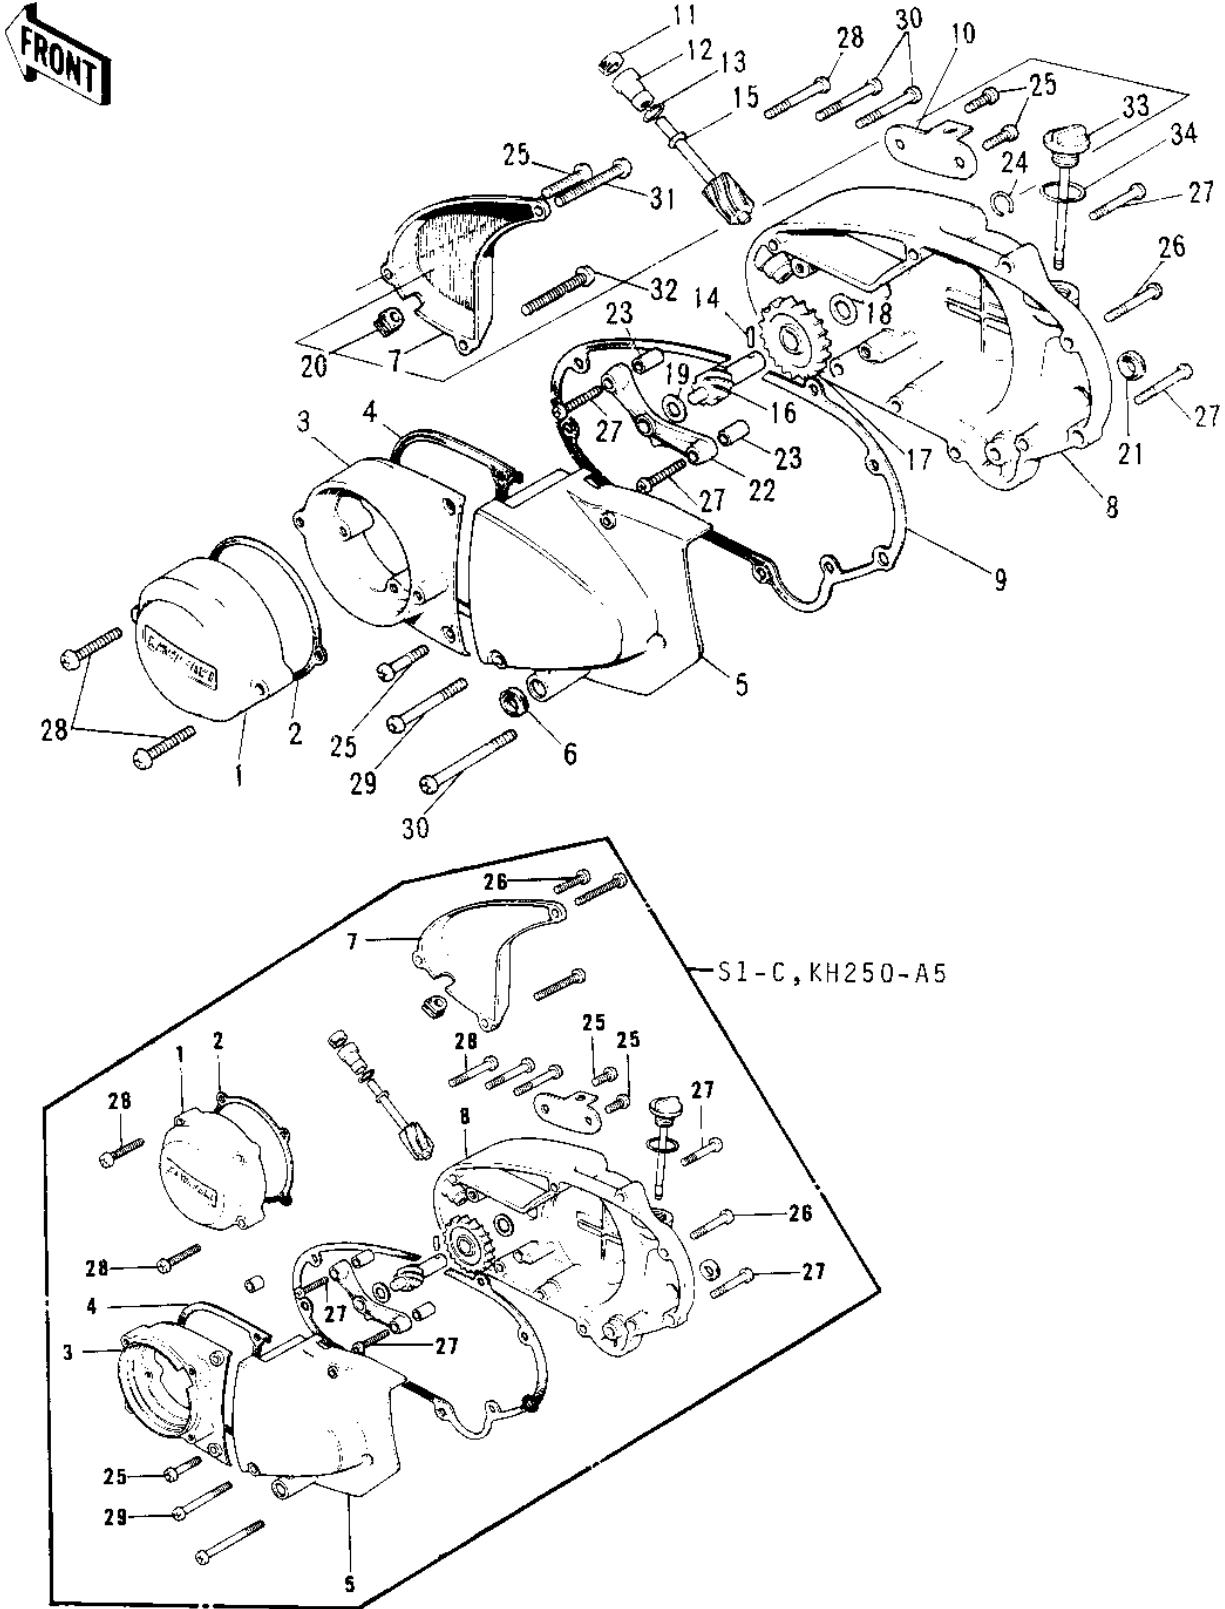

# 1974 Mach I PARTS DIAGRAM

# 1974 Mach I PARTS LIST

## ENGINE COVERS

ITEM NAME	PART NUMBER	QUANTITY
CAP,BREAKER POINT,BUF (Ref # 1)	14027-016-80	
COVER, GENERATOR,BUFF (Ref # 1)	14031-1030	
COVER, GENERATOR,BUFF (Ref # 1)	14031-1030	
GASKET-POINT CAP (Ref # 2)	14050-005	
GASKET,POINT CAP (Ref # 2)	14050-009	
COVER,R.H ENGINE,BUFF (Ref # 3)	14031-086-80	
COVER,R.H ENGINE,BUFF (Ref # 3)	14031-086-80	
COVER,L.H ENG,BUFF (Ref # 3)	14031-089-80	
GASKET,L.H ENG COVER (Ref # 4)	14045-022	
COVER,CHAIN CASE,BUFF (Ref # 5)	14026-022-80	
COVER,CHAIN CASE,BUFF (Ref # 5)	14026-022-80	
SEAL-OIL (Ref # 6)	92049-1249	
COVER,OIL PUMP,BUFF (Ref # 7)	14030-030-80	
COVER,R.H,ENG. CLEAR (Ref # 8)	14032-1018	
COVER,R.H,ENG. CLEAR (Ref # 8)	14032-1018	
COVER,R.H,ENG. CLEAR (Ref # 8)	14032-1018	
GASKET-R.H ENGINE COV (Ref # 9)	14046-019	
HOLDER (Ref # 10)	14044-006	
OIL SEAL (Ref # 11)	92054-004	
BUSH (Ref # 12)	92028-075	
"O" RING (Ref # 13)	92055-025	
PIN,DOWEL (Ref # 14)	92042-035	
SHAFT-TACHOMETER GEAR (Ref # 15)	13226-005	
GEAR-TACHOMETER (Ref # 16)	13224-008	
GEAR-OIL PUMP (Ref # 17)	16085-017	
WASHER THRUST (Ref # 18)	92026-025	
WASHER THRUST (Ref # 19)	92026-026	
GROMMET-R.H ENG COVER (Ref # 20)	14038-030	
OIL SEAL SB16244 (Ref # 21)	92049-002	

## ENGINE COVERS

ITEM NAME	PART NUMBER	QUANTITY
HOLDER-TACHOMETER GR (Ref # 22)	14018-005	
PIN-DOWEL (Ref # 23)	92042-007	
CIRCLIP (Ref # 24)	92036-017	
SCREW PAN HEAD 6X20 (Ref # 25)	220B0620	
SCREW PAN HEAD 6X20 (Ref # 25)	220B0620	
SCREW PAN HEAD 6X25 (Ref # 26)	220B0625	
SCREW PAN HEAD 6X25 (Ref # 26)	220B0625	
SCREW PAN HEAD 6X30 (Ref # 27)	220B0630	
SCREW PAN HEAD 6X30 (Ref # 27)	220B0630	
SCREW PAN HEAD 6X35 (Ref # 28)	220B0635	
SCREW PAN HEAD 6X35 (Ref # 28)	220B0635	
SCREW PAN HEAD 6X45 (Ref # 29)	220B0645	
SCREW PAN HEAD 6X55 (Ref # 30)	220B0655	
SCREW-PAN HEAD,6X90 (Ref # 31)	220B0690	
SCREW PAN HEAD 6X100 (Ref # 32)	220B06100	
PLUG-OIL FILLER (Ref # 33)	16115-017	
"O" RING,20MM (Ref # 34)	670B2020	