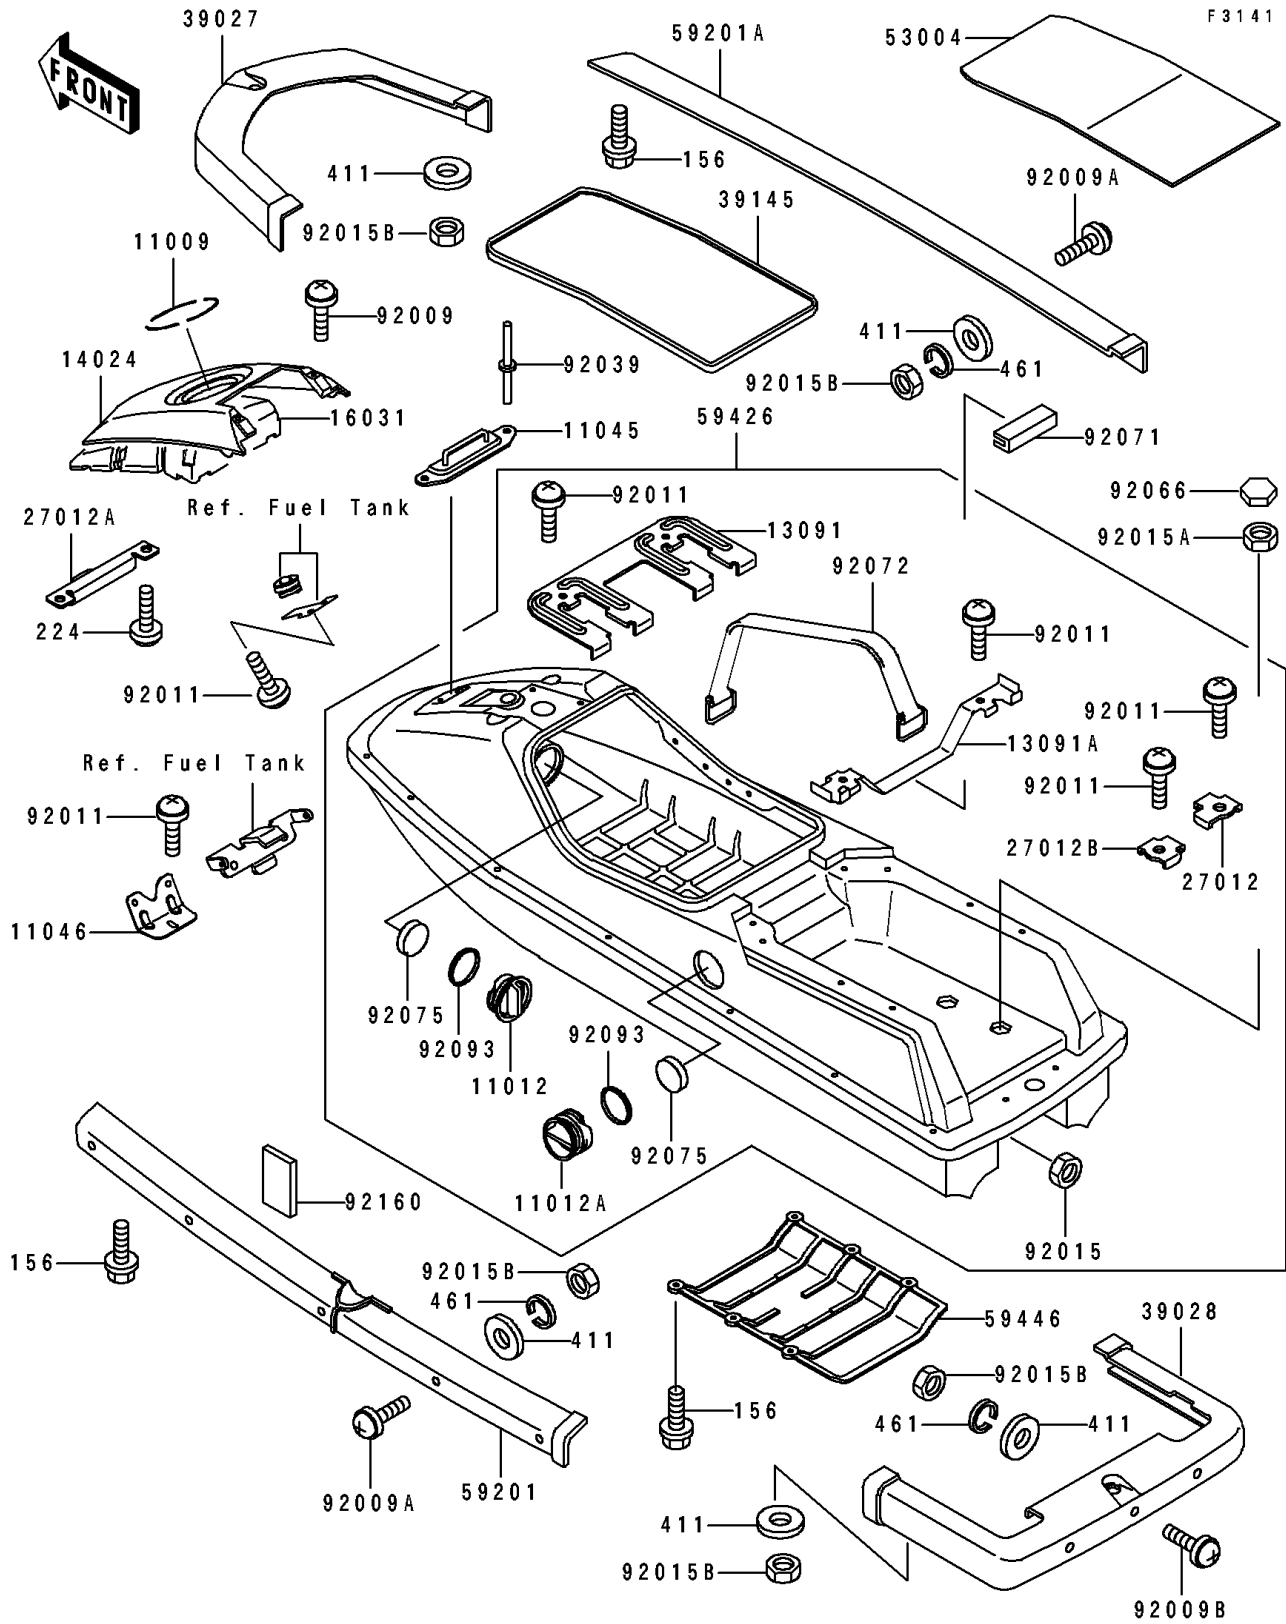

1992 650 SX PARTS DIAGRAM

Hull

1992 650 SX PARTS LIST

Hull

ITEM NAME	PART NUMBER	QUANTITY
GASKET,CAP (Ref # 11009)	11009-3732	1
CAP (Ref # 11012)	11012-3708	1
CAP (Ref # 11012A)	11012-3746	1
BRACKET,FRONT DECK (Ref # 11045)	11045-3730	1
BRACKET,CENTER (Ref # 11046)	11046-3836	1
HOLDER (Ref # 13091)	13091-3722	1
HOLDER (Ref # 13091A)	13091-3725	1
COVER,TANK CAP,M.M.BLUE (Ref # 14024)	14024-3789-TA	1
FLOAT (Ref # 16031)	16031-3784	1
HOOK (Ref # 27012)	27012-3713	1
HOOK,FRONT DECK (Ref # 27012A)	27012-3755	1
HOOK (Ref # 27012B)	27012-501	1
BUMPER-FRONT (Ref # 39027)	39027-3706	1
BUMPER-REAR (Ref # 39028)	39028-3707	1
TRIM-SEAL (Ref # 39145)	39145-3706	1
MAT,DECK (Ref # 53004)	53004-3722	1
BUMPER,SIDE,LH (Ref # 59201)	59201-3714	1
BUMPER,SIDE,RH (Ref # 59201A)	59201-3715	1
HULL-COMP,JET WHITE (Ref # 59426)	59426-3782-8C	1
COVER-JET PUMP (Ref # 59446)	59446-3705	1
SCREW,5X16 (Ref # 92009)	92009-3726	1
SCREW,6X23.5 (Ref # 92009A)	92009-3745	1
SCREW,6X20 (Ref # 92009B)	92009-3781	1
SCREW,TAPPING (Ref # 92011)	92011-561	1
NUT,20MM (Ref # 92015)	92015-3738	1
NUT,8MM (Ref # 92015A)	92015-3744	1
NUT,CAP,6MM (Ref # 92015B)	92015-3755	1
RIVET (Ref # 92039)	92039-3702	1
PLUG (Ref # 92066)	92066-3713	1

1992 650 SX PARTS LIST

Hull

ITEM NAME	PART NUMBER	QUANTITY
GROMMET (Ref # 92071)	92071-3755	1
BAND,L=384 (Ref # 92072)	92072-3713	1
DAMPER (Ref # 92075)	92075-3719	1
SEAL,OSR70X82X7.5 (Ref # 92093)	92093-3704	1
DAMPER (Ref # 92160)	92160-3767	1
BOLT-WP,6X20 (Ref # 156)	156R0620	1
SCREW-PAN-WP-CROS,5X12 (Ref # 224)	224R0512	1
WASHER-PLAIN,6MM (Ref # 411)	411S0600	1
WASHER-SPRING,6MM (Ref # 461)	461S0600	1