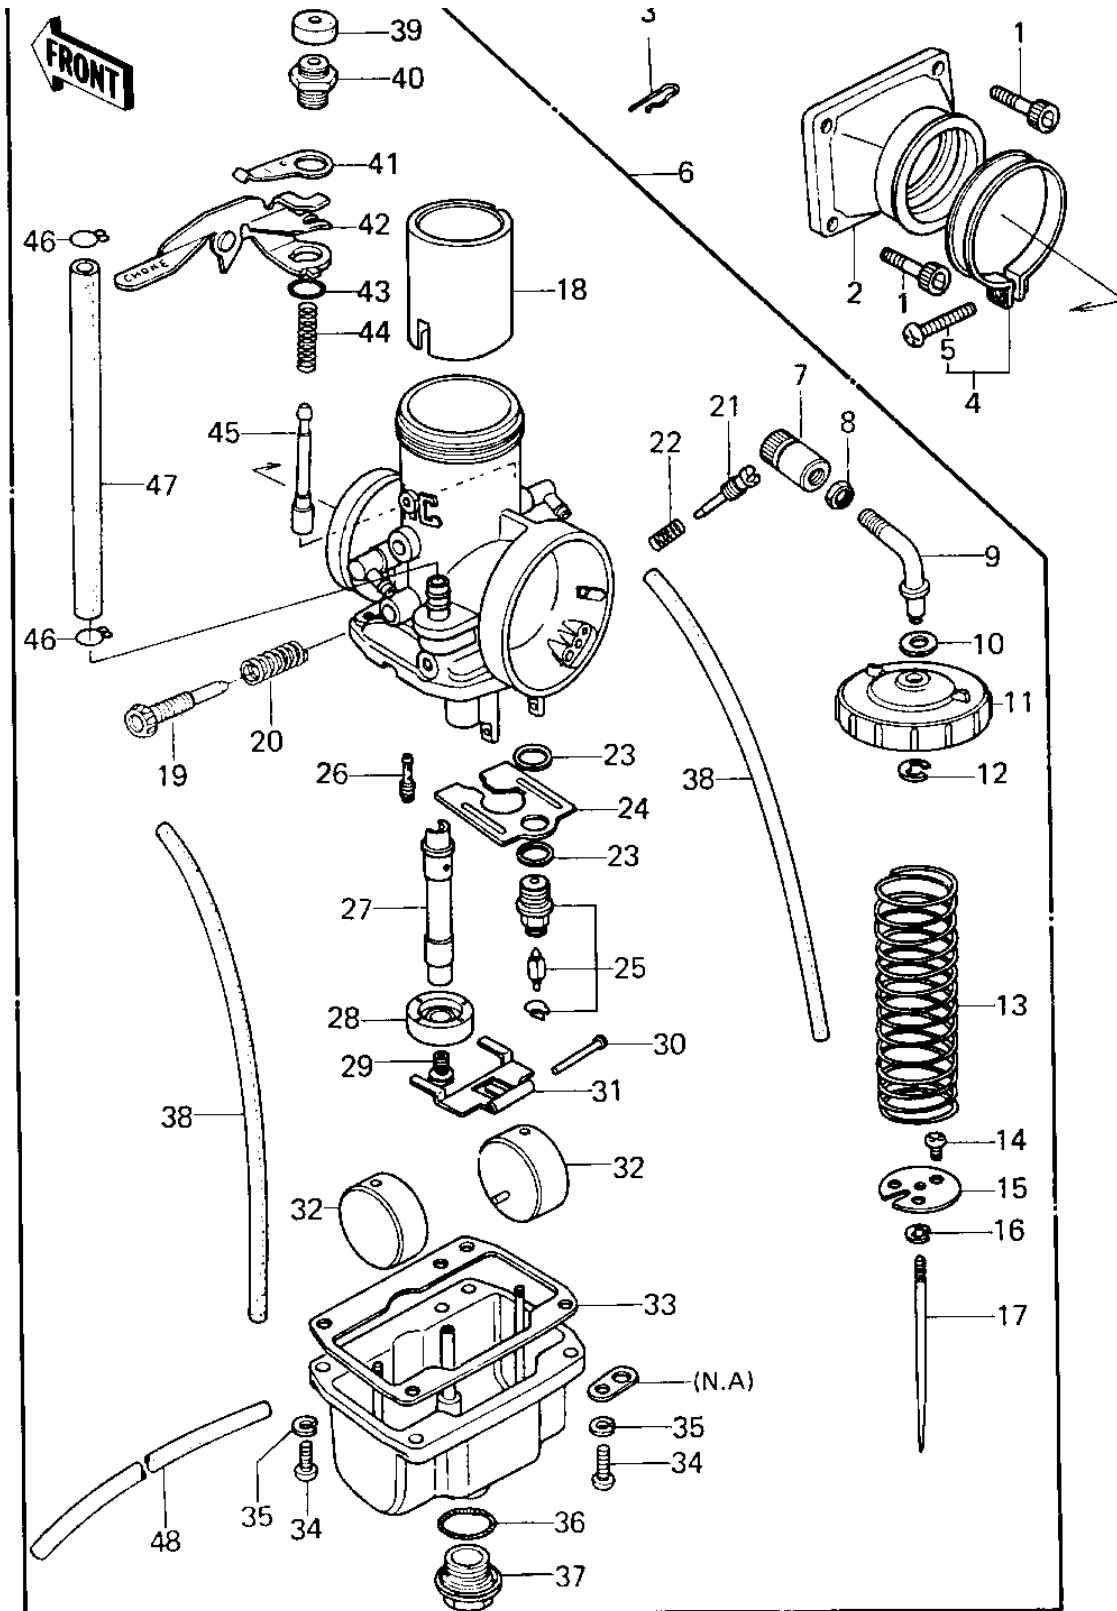

1980 KDX250 PARTS DIAGRAM

CARBURETOR

1980 KDX250 PARTS LIST

CARBURETOR

ITEM NAME	PART NUMBER	QUANTITY
BOLT,SOCKET,6X25,BLAC (Ref # 1)	120S0625	1
HOLDER,CARBURETOR (Ref # 2)	16065-1029	1
CIRCLIP (Ref # 3)	92036-018	1
CLAMP,CARBURETOR HLDR (Ref # 4)	92037-116	1
SCREW-PAN-CROS (Ref # 5)	220B0535	1
CARBURETOR ASSY (Ref # 6)	16001-1304	1
ADJUSTER,CABLE (Ref # 7)	16002-1006	1
NUT CABLE ADJUST LOCK (Ref # 8)	16003-004	1
GUIDE,CABLE (Ref # 9)	13070-1014	1
GASKET,CABLE GUIDE (Ref # 10)	11009-1191	1
TOP,MIXING CHAMBER (Ref # 11)	16004-1010	1
CIRCLIP,CABLE GUIDE (Ref # 12)	16008-011	1
SPRING,THROTTLE VALVE (Ref # 13)	16006-028	1
SCREW,4X5 (Ref # 14)	92009-1037	1
SEAT,THROTTLE VALVE (Ref # 15)	16007-1007	1
CIRCLIP (Ref # 16)	16008-010	1
JET NEEDLE,6F21 (Ref # 17)	16009-1067	1
VALVE ASSY,CA2.0 (Ref # 18)	16025-1048	1
SCREW,THROTTLE STOP (Ref # 19)	16021-1024	1
SPRING,THRTL STP SCRW (Ref # 20)	92081-1200	1
SCREW (Ref # 21)	16014-006	1
SPRING-THR STOP SCREW (Ref # 22)	16022-007	1
GASKET,FLOAT VALVE (Ref # 23)	11009-1076	1
BAFFLE-CARB (Ref # 24)	16038-019	1
FLOAT VALVE ASSY (Ref # 25)	16030-020	1
PILOT JET #60A (Ref # 26)	92064-031	1
NEEDLE JET,R-2 (Ref # 27)	16017-1066	1
HOLDER,NEEDLE JET (Ref # 28)	16065-1017	1
MAIN JET,#167.5R (Ref # 29)	92063-1021	1