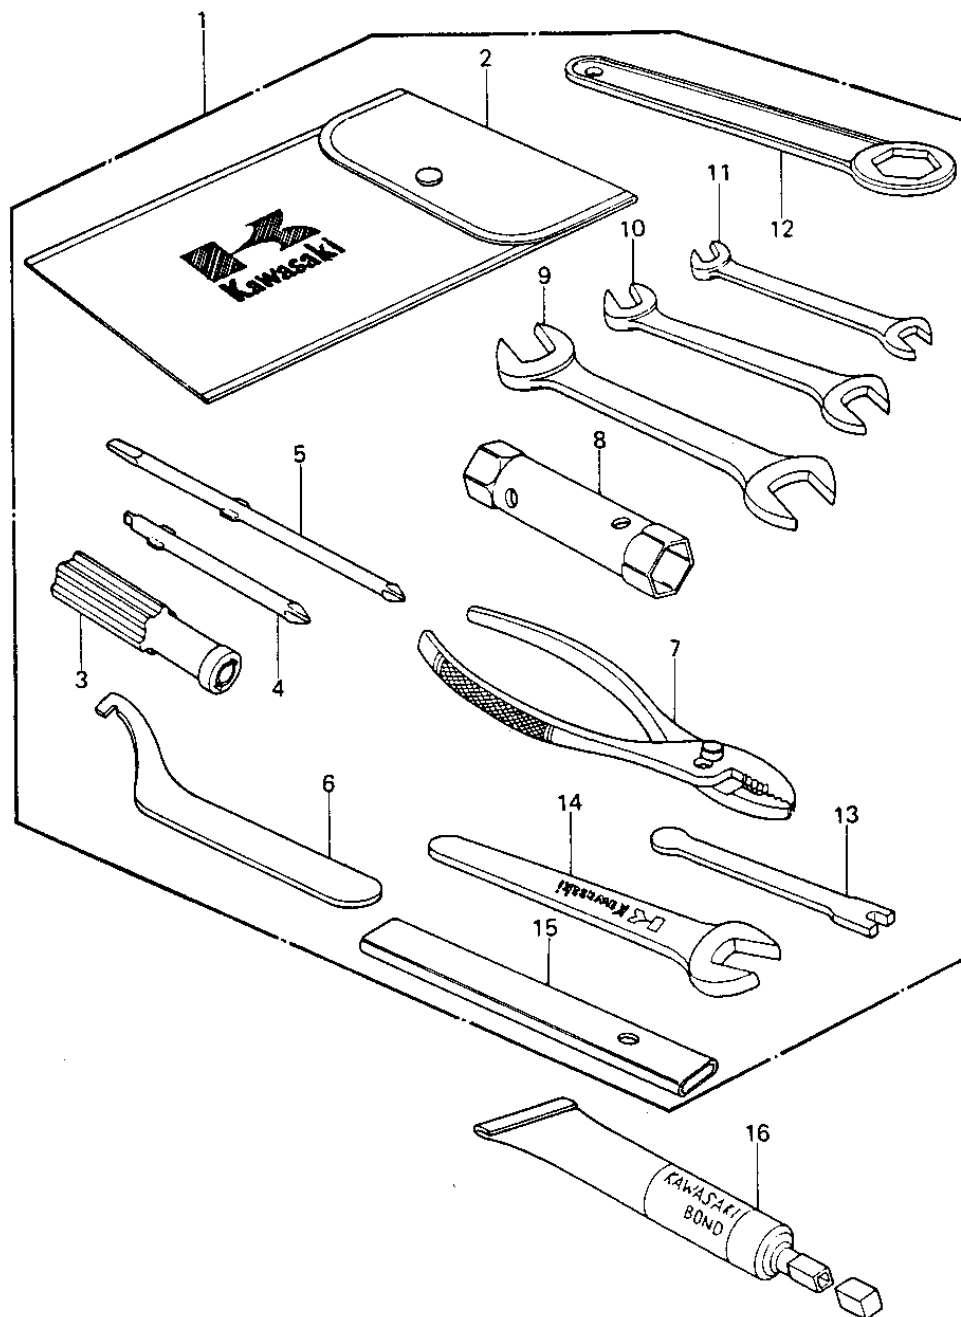

1977 KE250-B1 PARTS DIAGRAM

OWNER TOOLS

1977 KE250-B1 PARTS LIST

OWNER TOOLS

ITEM NAME	PART NUMBER	QUANTITY
TOOL KIT (Ref # 1)	56007-070	1
BAG,TOOL (Ref # 2)	56008-008	1
92106-1001 (Canada) (Ref # 3)	92106-002	1
SCREW DRIVER #3 PHILIP (Ref # 4)	92107-005	1
TOOL-DRIVER (Ref # 5)	92107-1052	1
92110-1014 (Canada) (Ref # 6)	92110-1007	1
92112-003 (Canada) (Ref # 7)	92112-005	1
WRENCH,BOX,17X21 (Ref # 8)	92110-012	1
TOOL-WRENCH,OPEN END, (Ref # 9)	92110-1153	1
WRENCH,OPEN END,12X13 (Ref # 10)	92126-002	1
WRENCH,OPEN,8X10 (Ref # 11)	92126-001	1
TOOL-WRENCH,BOX END,2 (Ref # 12)	92110-1147	1
WRENCH,SPOKE TIGHTONR (Ref # 13)	92110-1008	1
WRENCH,OPEN END,22M/M (Ref # 14)	92110-1005	1
BAR, BOX WRENCH (Ref # 15)	92111-004	1
LIQUID GASKET (Ref # 16)	92104-002	1