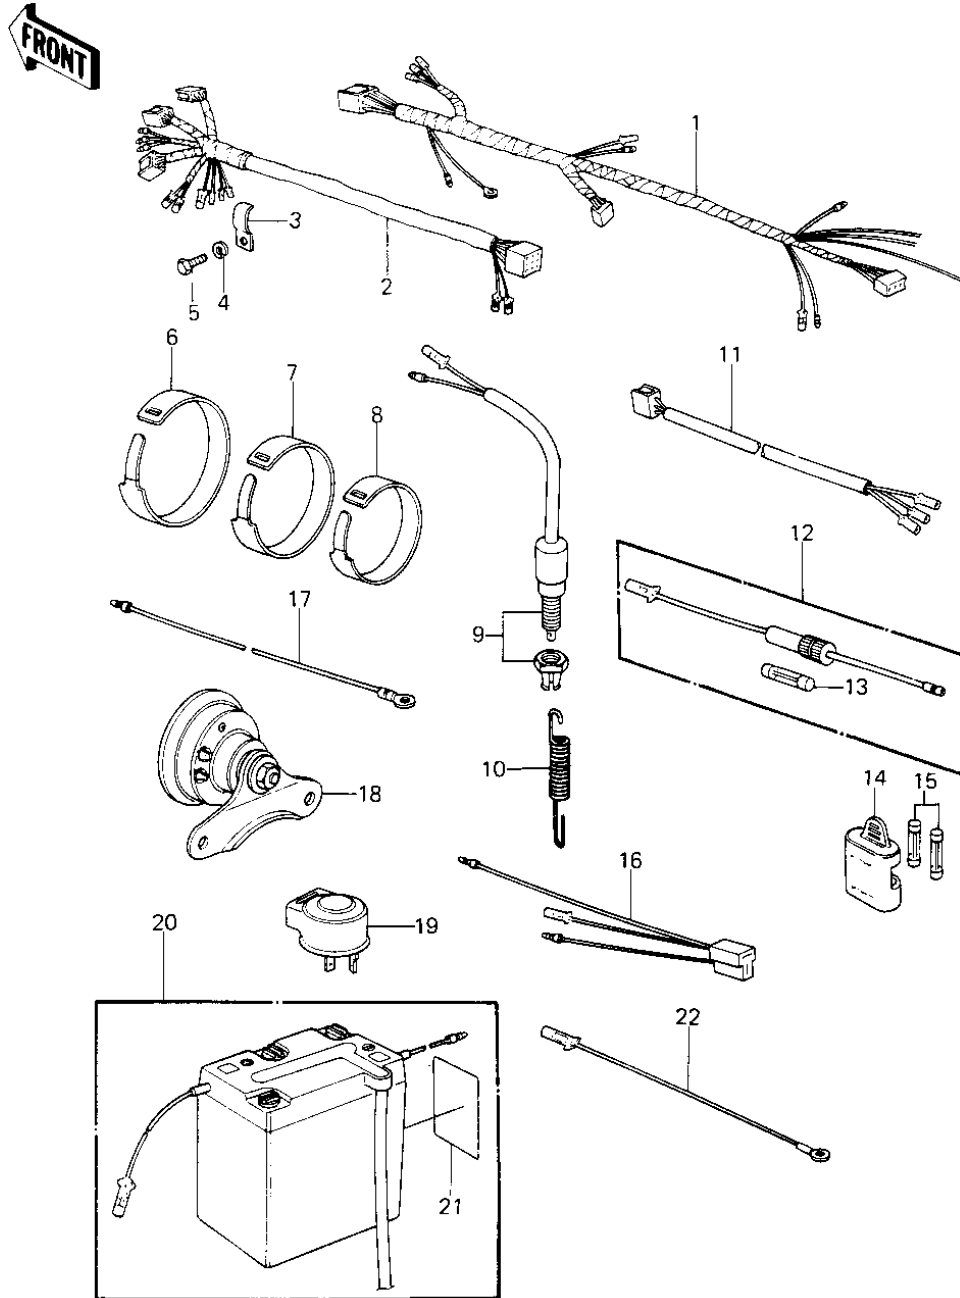

1977 KE250-B1 PARTS DIAGRAM

CHASSIS ELECTRICAL EQUIPMENT

1977 KE250-B1 PARTS LIST

CHASSIS ELECTRICAL EQUIPMENT

ITEM NAME	PART NUMBER	QUANTITY
WIRING HARNESS,MAIN (Ref # 1)	26001-141	1
WIRING HARNESS,HEAD (Ref # 2)	26002-061	1
CLAMP-WIRE HARNESS (Ref # 3)	92037-086	1
WASHER SPRING 6MM (Ref # 4)	461F0600	1
BOLT-UPSET,6X12 (Ref # 5)	112G0612	1
BAND,LONG (Ref # 6)	92072-032	1
BAND,MIDDLE (Ref # 7)	92072-031	1
BAND,SHORT (Ref # 8)	92072-030	1
SWITCH,BRAKE LIGHT (Ref # 9)	27010-025	1
SPRING BRAKE LAMP SW (Ref # 10)	27011-006	1
WIRING HARNESS,TAIL L (Ref # 11)	26001-1007	1
FUSE ASSY (Ref # 12)	26004-025	1
FUSE 15A (Ref # 13)	26006-007	2
HOLDER-SPARE FUSE (Ref # 14)	26016-004	1
WIRE,RECTIFIER LEAD (Ref # 16)	26011-072	1
WIRE,GROUND (Ref # 17)	26011-082	1
HORN (Ref # 18)	27003-083	1
RELAY-TURN SIGNAL (Ref # 19)	27002-013	1
YUA BAT 6N6-1D-2 (Ref # 20)	K26012-034	1
LABEL-WARNING,BATTERY (Ref # 21)	56040-1036	1
WIRE,LEAD,BATTERY GRO (Ref # 22)	26011-1009	1