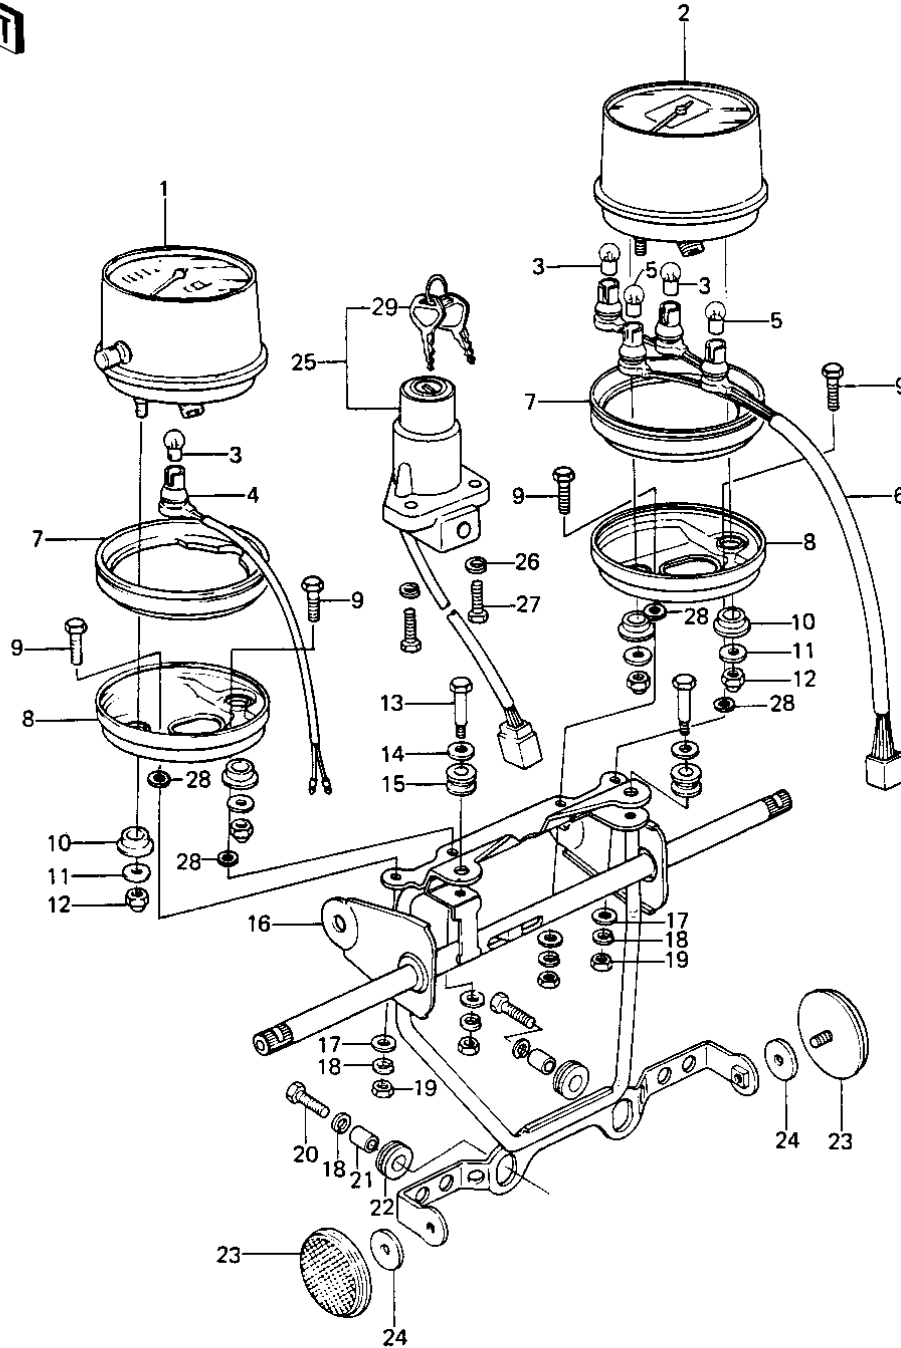

1977 KE250-B1 PARTS DIAGRAM

METERS/IGNITION SWITCH

1977 KE250-B1 PARTS LIST

METERS/IGNITION SWITCH

ITEM NAME	PART NUMBER	QUANTITY
SPEEDOMETER,ASSY,MPH (Ref # 1)	25005-1026	2
SPEEDOMETER,ASSY,MPH (Ref # 1)	25006-1062	1
SPEEDOMETER,ASSY,KPH (Canada) (Ref # 1)	25005-1027	1
TACHOMETER (Ref # 2)	25016-029	1
BULB-6V 3W (Ref # 3)	92069-053	1
SOCKET ASSY,SPEEDOMET (Ref # 4)	25010-021	1
BULB 6V 1.5W (Ref # 5)	92069-024	1
SOCKET ASSY,TACHOMETE (Ref # 6)	25011-053	1
SHOCK DAMPER,SPEEDMET (Ref # 7)	25019-031	1
COVER,METER (Ref # 8)	25012-025	1
BOLT,HEX HEAD,6X14 (Ref # 9)	92003-204	1
DAMPER RUBBER-METER (Ref # 10)	25019-013	1
WASHER PLAIN 5MM (Ref # 11)	411B0500	1
NUT,5MM (Ref # 12)	92015-059	1
BOLT,HEX HEAD,6M/M (Ref # 13)	92001-184	1
WASHER PLAIN 6MM (Ref # 14)	410B0600	1
DAMPER RUBB SPEEDMETR (Ref # 15)	92075-024	1
BRACKET,METER (Ref # 16)	25008-049	1
WASHER PLAIN 6MM (Ref # 17)	411B0600	1
WASHER SPRING 6MM (Ref # 18)	461F0600	2
NUT 6MM (Ref # 19)	311B0600	1
BOLT-UPSET (Ref # 20)	112G0625	1
COLLAR (Ref # 21)	92027-241	1
DAMPER RUBBER,RR FENR (Ref # 22)	92075-209	1
REFLECTOR,REFLEX,REAR (Ref # 23)	28012-009	1
DAMPER RUBBER,REFLECT (Ref # 24)	92094-011	1
SWITCH ASSY,IGNITION (Ref # 25)	27005-1029	2
BOLT-UPSET,6X16 (Ref # 27)	112G0616	1
WASHER,6M/M,METER (Ref # 28)	92022-1039	1

1977 KE250-B1 PARTS LIST

METERS/IGNITION SWITCH

ITEM NAME	PART NUMBER	QUANTITY
KEY SET,#A01 (Ref # 29)	27008-073-01	1
KEY SET,#A35 (Ref # 29)	27008-073-35	1
KEY,BLANK (Ref # 29)	27008-1028	1
KEY,BLANK (Ref # 29)	27008-1029	1
KEY,BLANK (Ref # 29)	27008-1034	1
KEY,BLANK (Ref # 29)	27008-1035	1