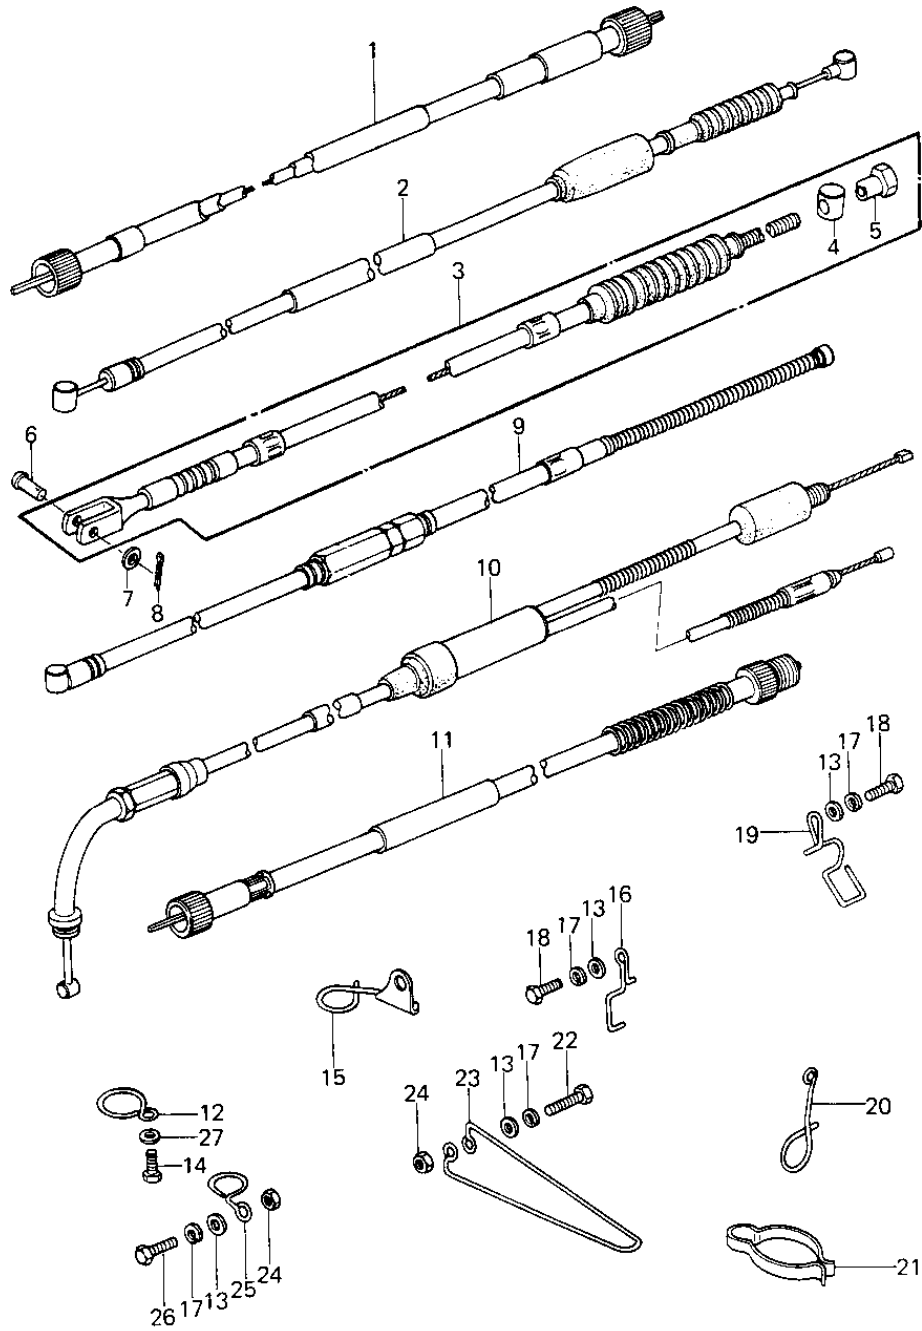

1977 KE250-B1 PARTS DIAGRAM

CABLES

1977 KE250-B1 PARTS LIST

CABLES

ITEM NAME	PART NUMBER	QUANTITY
CABLE,SPEEDOMETER (Ref # 1)	54001-055	1
CABLE,FRONT BRAKE (Ref # 2)	54005-1005	1
CABLE,REAR BRAKE (Ref # 3)	54005-1008	1
PIN-BRAKE ROD (Ref # 4)	92043-065	1
NUT-BRAKE ROD ADJUST (Ref # 5)	92015-042	1
PIN,DUAL SEAT PIVOT (Ref # 6)	92043-106	1
WASHER PLAIN 6MM (Ref # 7)	410B0600	2
PIN COTTER 2.0X15 (Ref # 8)	550D2015	1
CABLE,CLUTCH (Ref # 9)	54011-086	1
CABLE,THROTTLE CONTRL (Ref # 10)	54012-133	1
CABLE,THROTTLE.CONTRL (Ref # 10)	54012-1047	1
CABLE,TACHOMETER (Ref # 11)	54018-022	1
CLAMP,CABLE (Ref # 12)	92037-1034	1
BOLT-UPSET,6X12 (Ref # 14)	112G0612	1
CLAMP,CABLE (Ref # 15)	92037-1015	1
CLAMP,CABLE (Ref # 16)	92037-1019	1
WASHER SPRING 6MM (Ref # 17)	461F0600	1
BOLT-UPSET 6X14 (Ref # 18)	112B0614	1
CLAMP,CABLE (Ref # 19)	92037-212	1
CLAMP,CABLE (Ref # 20)	92037-1016	1
CLAMP,CABLE (Ref # 21)	92037-093	1
BOLT-UPSET (Ref # 22)	112G0625	1
CLAMP,CABLE (Ref # 23)	92037-1014	1
NUT 6MM (Ref # 24)	311B0600	1
CLAMP,CABLE (Ref # 25)	92037-1033	1
BOLT-UPSET (Ref # 26)	112G0618	1
WASHER PLAIN 6MM (Ref # 27)	411B0600	1