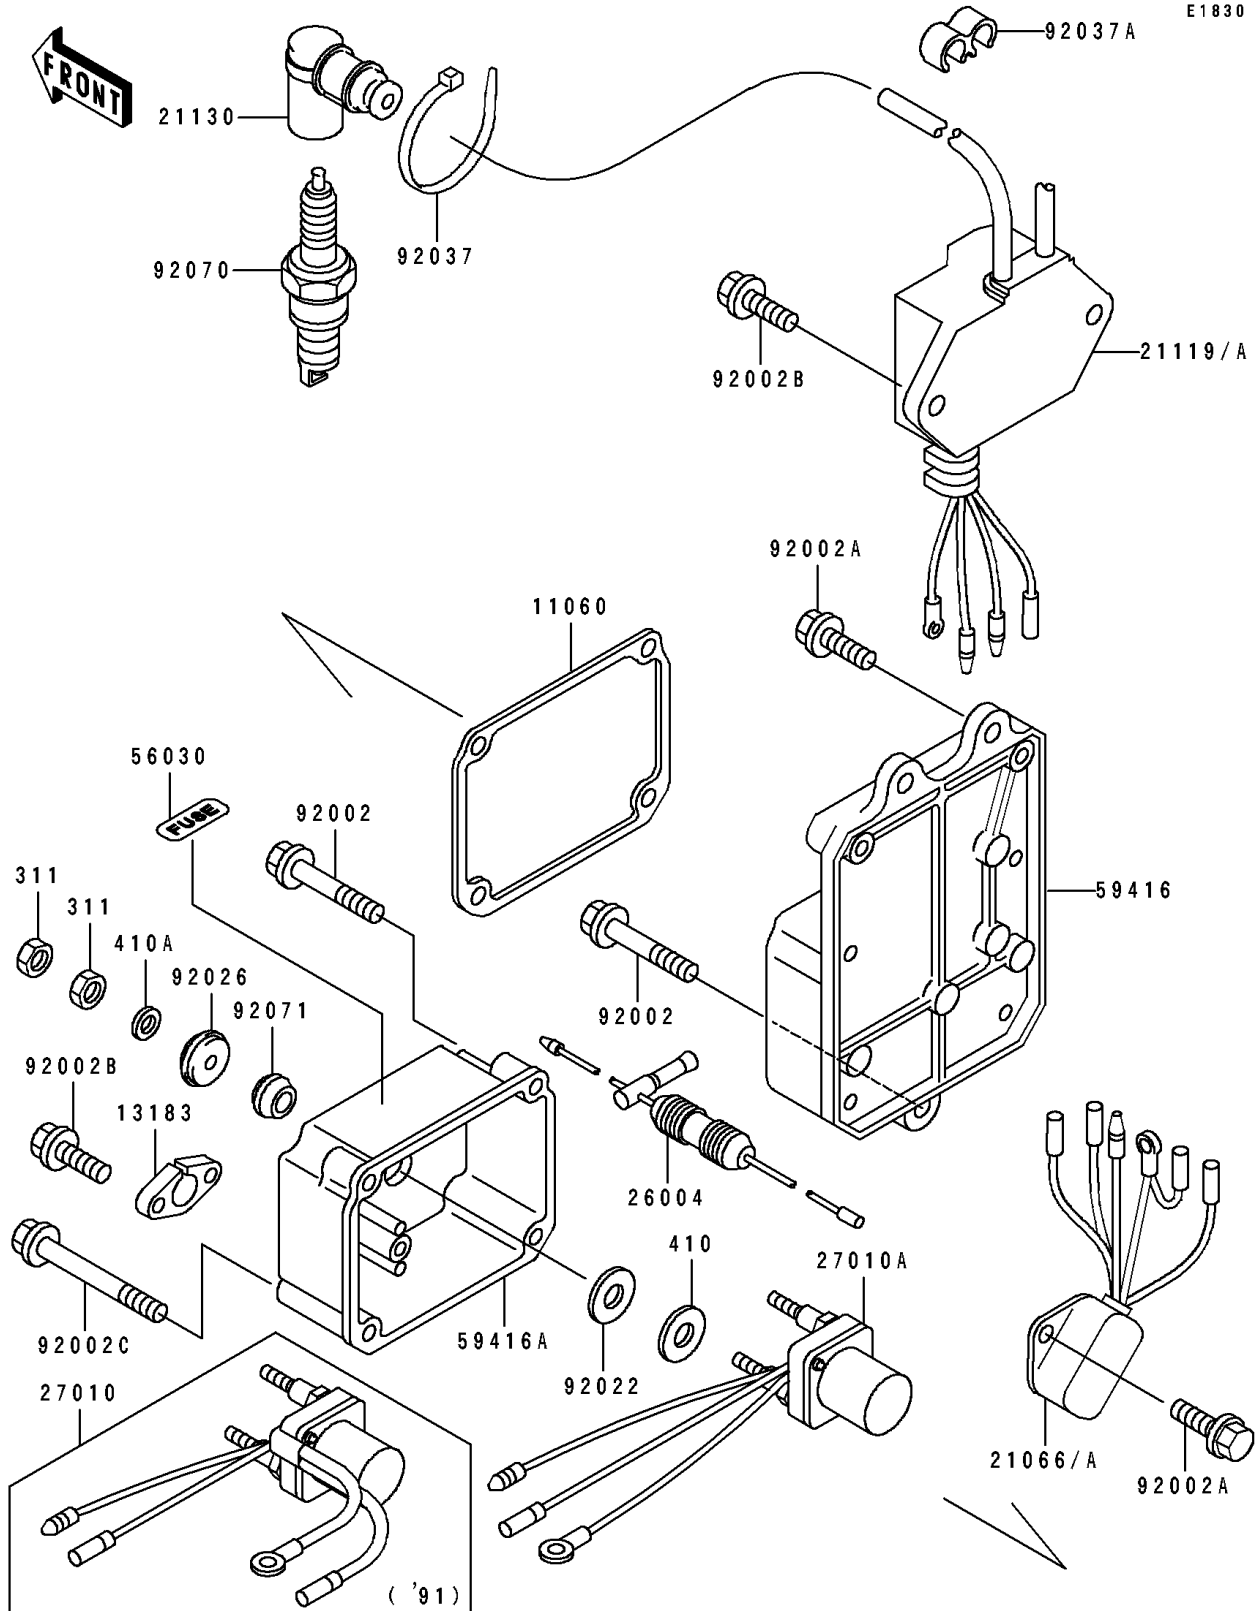

1991 650 SX PARTS DIAGRAM

Ignition Coil

1991 650 SX PARTS LIST

Ignition Coil

ITEM NAME	PART NUMBER	QUANTITY
GASKET,ELECTRIC CASE (Ref # 11060)	11060-3707	1
PLATE (Ref # 13183)	13183-3712	1
REGULATOR-VOLTAGE (Ref # 21066)	21066-3703	1
IGNITER (Ref # 21119)	21119-3711	1
CAP-SPARK PLUG (Ref # 21130)	21130-3706	2
SWITCH,STARTER RELAY (Ref # 27010)	27010-3705	1
CASE-ELECTRIC,RR (Ref # 59416)	59416-3707	1
CASE-ELECTRIC,FR (Ref # 59416A)	59416-3708	1
BOLT,6X40 (Ref # 92002)	92002-3716	3
BOLT,6X16 (Ref # 92002A)	92002-3728	4
BOLT,6X20 (Ref # 92002B)	92002-3755	4
BOLT,6X55 (Ref # 92002C)	92002-3772	2
WASHER (Ref # 92022)	92022-3035	2
SPACER (Ref # 92026)	92026-3703	2
CLAMP (Ref # 92037)	92037-1173	2
CLAMP,HOSE (Ref # 92037A)	92037-1603	1
PLUG-SPARK,BR7ES(NGK) (Ref # 92070)	92070-3701	2
GROMMET (Ref # 92071)	92071-3004	2
NUT-HEX,6MM (Ref # 311)	311R0600	4
WASHER-PLAIN-SMALL,10MM (Ref # 410)	410B1000	2
WASHER-PLAIN-SMALL,6MM (Ref # 410A)	410S0600	2