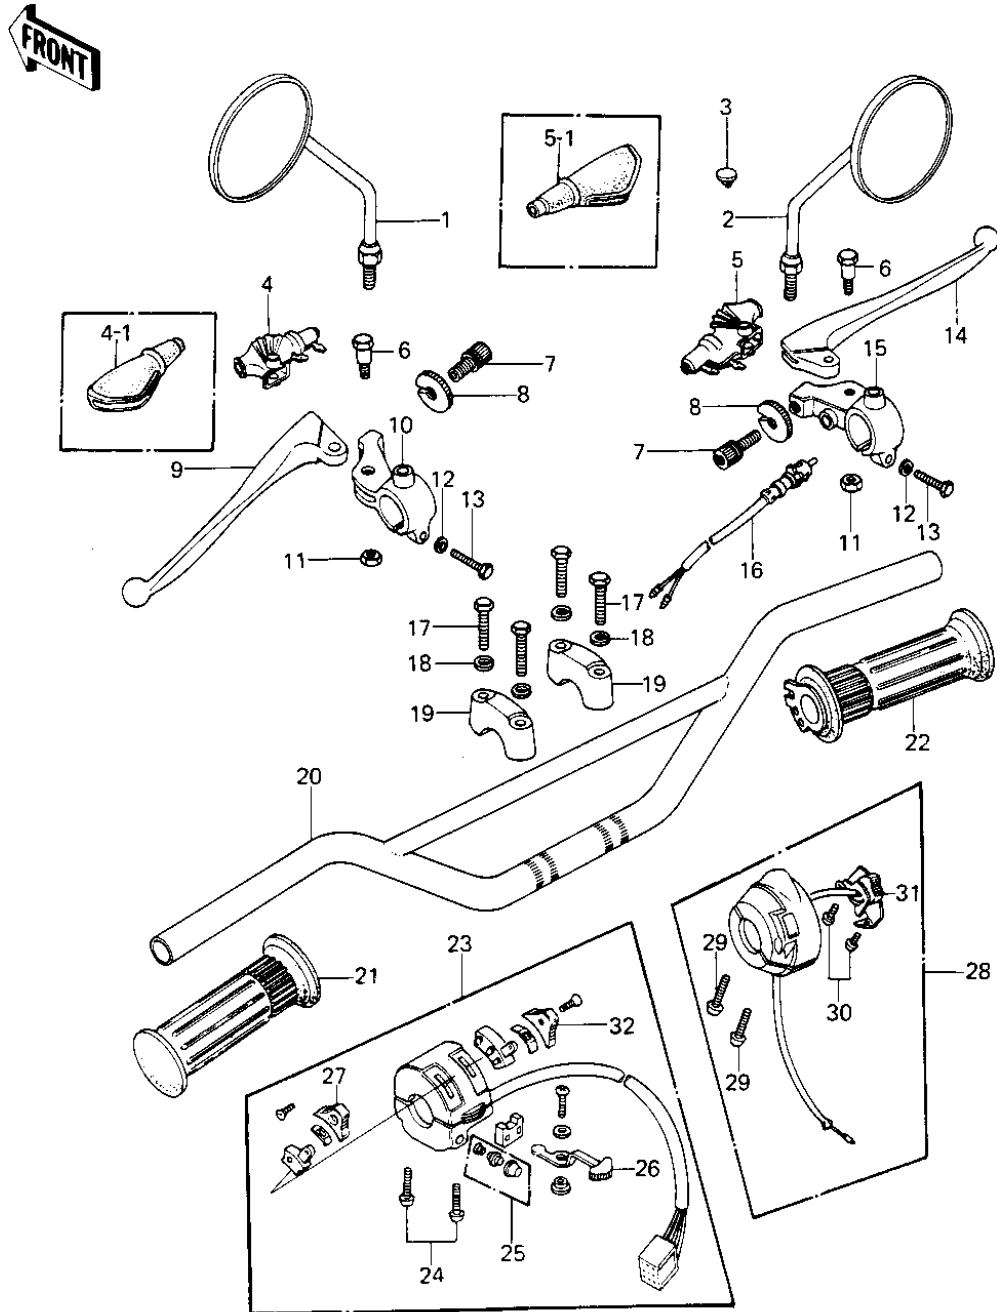

1977 KE250-B1 PARTS DIAGRAM

HANDLEBAR

1977 KE250-B1 PARTS LIST

HANDLEBAR

ITEM NAME	PART NUMBER	QUANTITY
REAR VIEW MIRROR,L.H (Ref # 1)	56003-009	1
REAR VIEW MIRROR,R.H (Ref # 2)	56002-020	1
CAP-RR VIEW MIRROR (Ref # 3)	92102-009	1
BOOTS,LEVER HOLDER (Ref # 4)	49006-1017	4
BOLT,HEX HEAD,5X22 (Ref # 6)	92007-046	1
SCREW CABLE ADJUST (Ref # 7)	46055-003	1
NUT-LOCK (Ref # 8)	46056-005	1
LEVER-CLUTCH (Ref # 9)	46092-015	1
HOLDER-CLUTCH LEV,BLK (Ref # 10)	46094-011-21	1
NUT-LOCK,5MM (Ref # 11)	92019-014	1
WASHER-PLAIN,6MM (Ref # 12)	411D0600	1
BOLT HEX HEAD 6X25 (Ref # 13)	110N0625	1
LEVER FRONT BRAKE (Ref # 14)	46058-004	1
HOLDER-FR BRK LEV,BLK (Ref # 15)	46060-009-21	1
SWITCH-FR. BRAKE LAMP (Ref # 16)	27021-004	1
BOLT 8X38 (Ref # 17)	92001-1405	1
WASHER SPRING 8MM (Ref # 18)	461F0800	1
HOLDER,HANDLEBAR (Ref # 19)	46012-014	1
HANDLEBAR,BRIDGE (Ref # 20)	46003-1004	1
RUBBER,L.H GRIP (Ref # 21)	46075-029	1
GRIP ASSY,THROTTLE (Ref # 22)	46019-040	1
CASE ASSY,L.H (Ref # 23)	46091-061	1
CASE ASSY,L.H. (Ref # 23)	46091-1021	2
SCREW PAN HEAD 5X22 (Ref # 24)	220B0522	2
SWITCH ASSY,HORN BUTN (Ref # 25)	27010-1009	1
KNOB,SGNL LIGHT SWICH (Ref # 26)	92077-1005	1
KNOB,LIGHTING SWITCH (Ref # 27)	92077-1004	2
CASE ASSY,R.H. (Ref # 28)	46091-1022	1
SCREW-PAN-HEAD 3X6 (Ref # 30)	220B0306	1

1977 KE250-B1 PARTS LIST

HANDLEBAR

ITEM NAME	PART NUMBER	QUANTITY
SWITCH ASSY,ENG STOP (Ref # 31)	46027-014	1