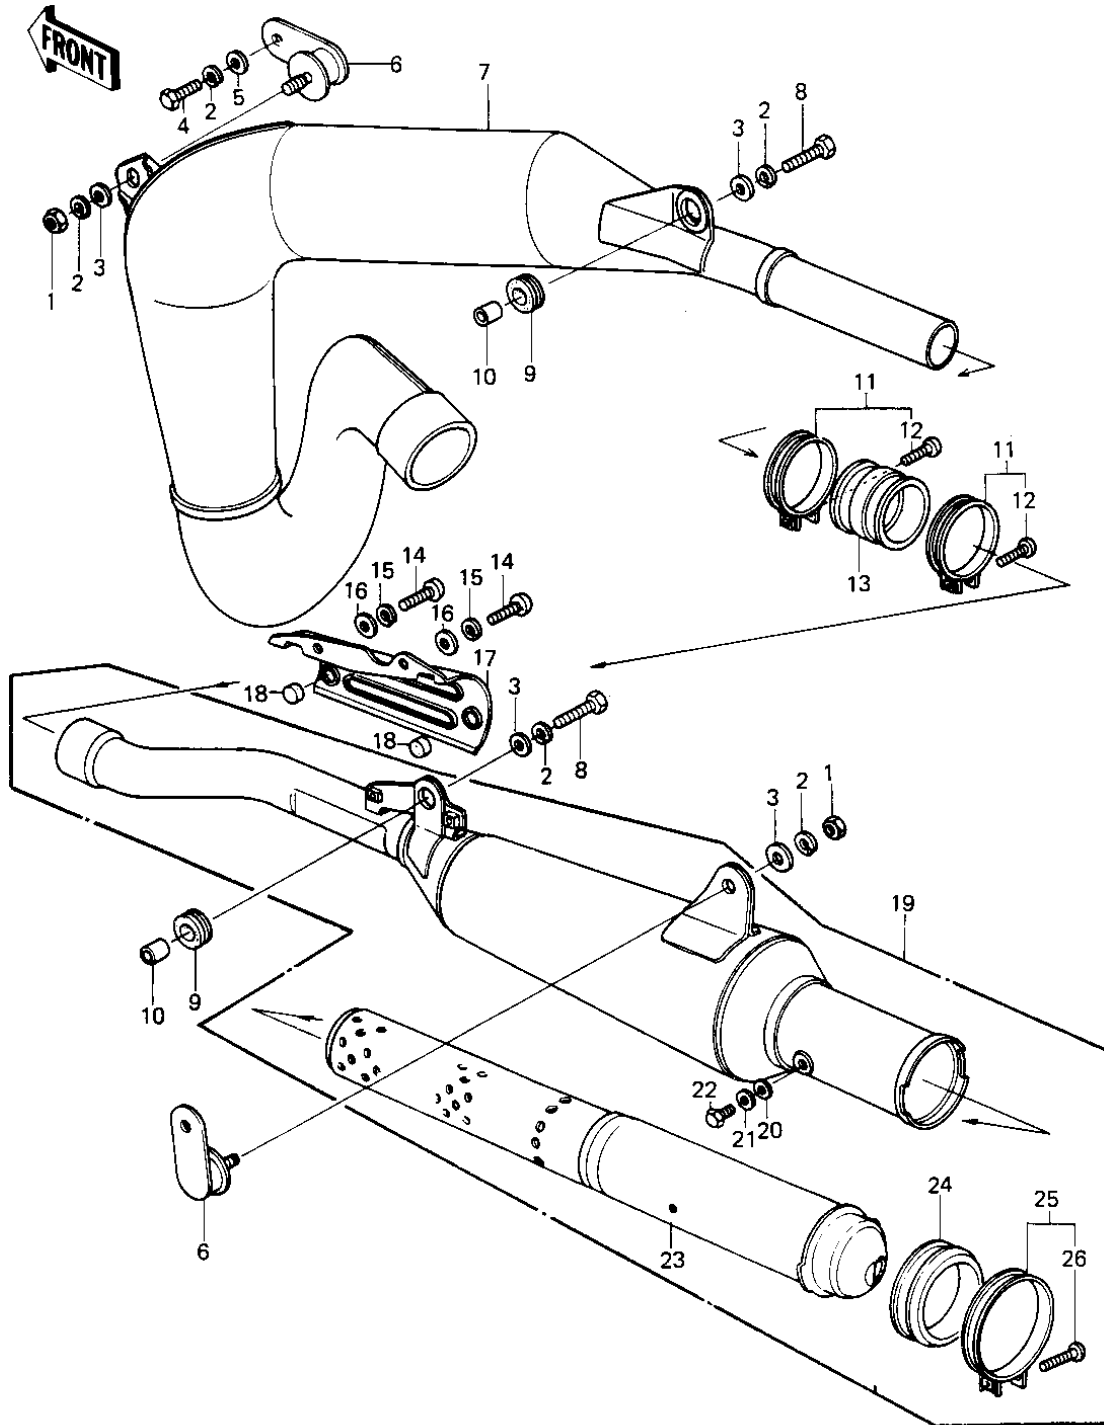

## 1977 KE250-B1 PARTS DIAGRAM

MUFFLER (KE250-B3)

## 1977 KE250-B1 PARTS LIST

MUFFLER (KE250-B3)

ITEM NAME	PART NUMBER	QUANTITY
NUT,8MM (Ref # 1)	311B0800	1
WASHER SPRING 8MM (Ref # 2)	461F0800	1
WASHER,8.5X20X1.6 (Ref # 3)	92022-1561	1
BOLT-SMALL-UPSET,8X16 (Ref # 4)	115G0816	1
WASHER PLAIN 8MM (Ref # 5)	410B0800	1
BRACKET,MUFFLER (Ref # 6)	18061-060	1
BODY-MUFFLER,F.BLACK (Ref # 7)	18006-1019	1
BOLT-SMALL-UPSET 8X25 (Ref # 8)	115G0825	1
DAMPER RUBBER-MUFFLER (Ref # 9)	18063-005	1
COLLAR (Ref # 10)	92027-102	1
CLAMP,MUFFLER (Ref # 11)	92037-177	1
SCREW-PAN-CROS,5X25 (Ref # 12)	220B0525	1
DUST SHIELD,MUFFLER (Ref # 13)	92093-1014	1
SCREW PAN HEAD 6X12 (Ref # 14)	220B0612	1
WASHER SPRING 6MM (Ref # 15)	461F0600	1
WASHER PLAIN 6MM (Ref # 16)	411B0600	2
COVER,MUFFLER,F.BLACK (Ref # 17)	14025-1061	1
DAMPER RUBBER,MUFFLER (Ref # 18)	92075-1089	1
MUFFLER ASSY,F.BLACK (Ref # 19)	18001-1046	1
WASHER OIL PUMP BANJO (Ref # 20)	92022-077	1
BOLT HEX HEAD 6X8 (Ref # 22)	110B0608	1
BAFFLE-PIPE,MUFFLER (Ref # 23)	49099-1007-21	1
DUST SHIELD,MUFFLER (Ref # 24)	92093-1013	1
CLAMP (Ref # 25)	92037-171	1
SCREW-PAN-CROS (Ref # 26)	220B0535	1