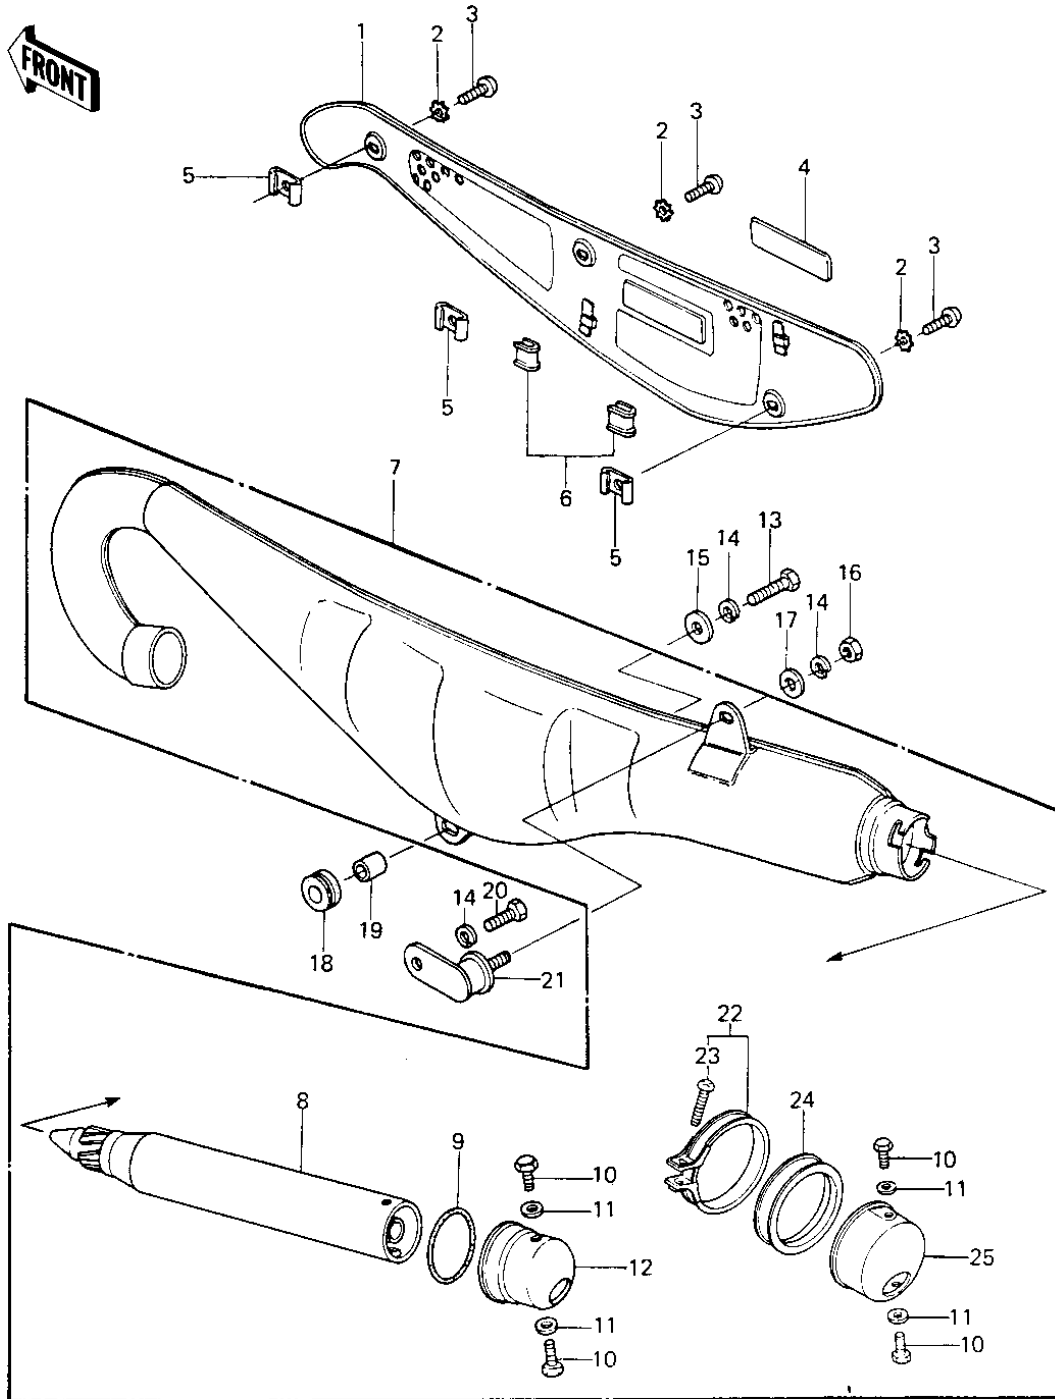

1977 KE250-B1 PARTS DIAGRAM

MUFFLER (KE250-B1/B2)

1977 KE250-B1 PARTS LIST

MUFFLER (KE250-B1/B2)

ITEM NAME	PART NUMBER	QUANTITY
COVER,MUFFLER (Ref # 1)	18064-020-21	1
WASHER LOCK 6MM (Ref # 2)	464H0600	1
SCREW,TRUSS HEAD 6X12 (Ref # 3)	92011-038	1
EMBLEM,SIDE COVER (Ref # 4)	56018-226	1
INSULATOR,HEAT (Ref # 5)	18065-010	1
INSULATOR (Ref # 6)	18065-007	1
MUFFLER ASSY (Ref # 7)	18001-1029-21	2
BAFFLE TUBE (Ref # 8)	18033-109	1
"O" RING,MUFFLER (Ref # 9)	92055-114	1
BOLT-UPSET,6X12 (Ref # 10)	112G0612	1
WASHER OIL PUMP BANJO (Ref # 11)	92022-077	1
TAIL PIECE,MUFFLER (Ref # 12)	18048-019	1
BOLT-SMALL-UPSET 8X25 (Ref # 13)	115G0825	1
WASHER SPRING 8MM (Ref # 14)	461F0800	1
WASHER,8X26X2.3 (Ref # 15)	92022-1564	1
NUT,8MM (Ref # 16)	311B0800	1
WASHER,8.5X20X1.6 (Ref # 17)	92022-1561	1
DAMPER RUBBER-MUFFLER (Ref # 18)	18063-005	1
COLLAR (Ref # 19)	92027-102	1
BOLT-SMALL-UPSET,8X16 (Ref # 20)	115G0816	1
BRACKET,MUFFLER (Ref # 21)	18061-060	1
CLAMP (Ref # 22)	92037-171	1
SCREW-PAN-CROS (Ref # 23)	220B0535	1
DUST SHIELD,MUFFLER (Ref # 24)	92093-1008	1
BAFFLE PIPE,MUFFLER (Ref # 25)	49099-1004	1