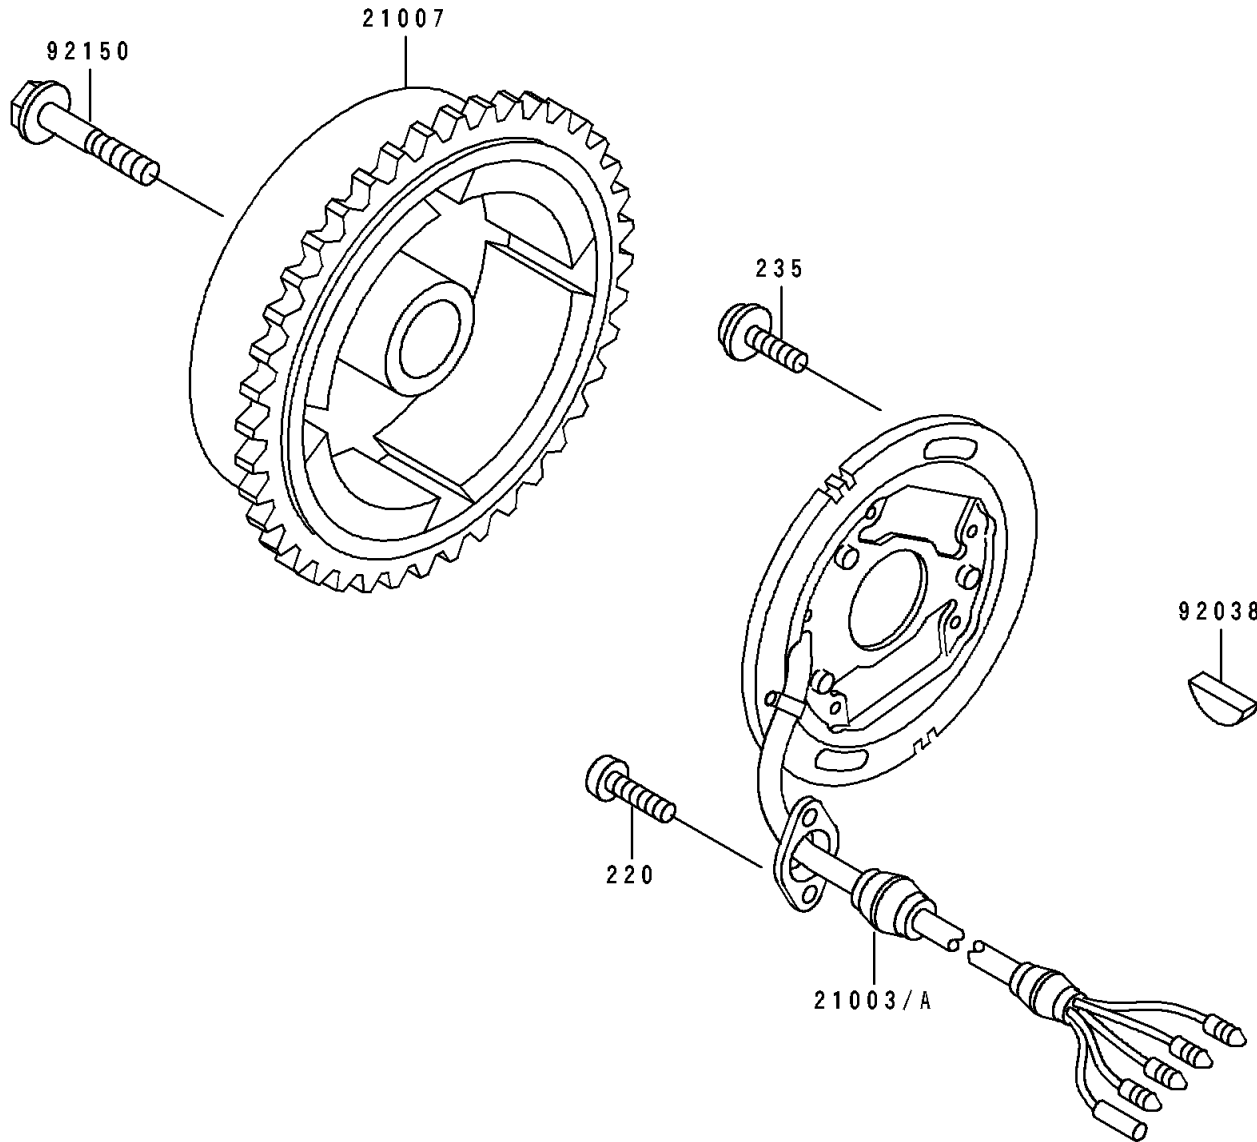

1992 650 SX PARTS DIAGRAM

Generator

E1810

1992 650 SX PARTS LIST

Generator

ITEM NAME	PART NUMBER	QUANTITY
STATOR (Ref # 21003A)	21003-3717	1
ROTOR,MAGNETO (Ref # 21007)	21007-3709	1
KEY,WOODRUFF (Ref # 92038)	92038-001	1
BOLT (Ref # 92150)	92150-3806	1
SCREW-PAN-CROS (Ref # 220)	220B0512	2
SCREW-PAN-WP-CROS (Ref # 235)	235B0616	2