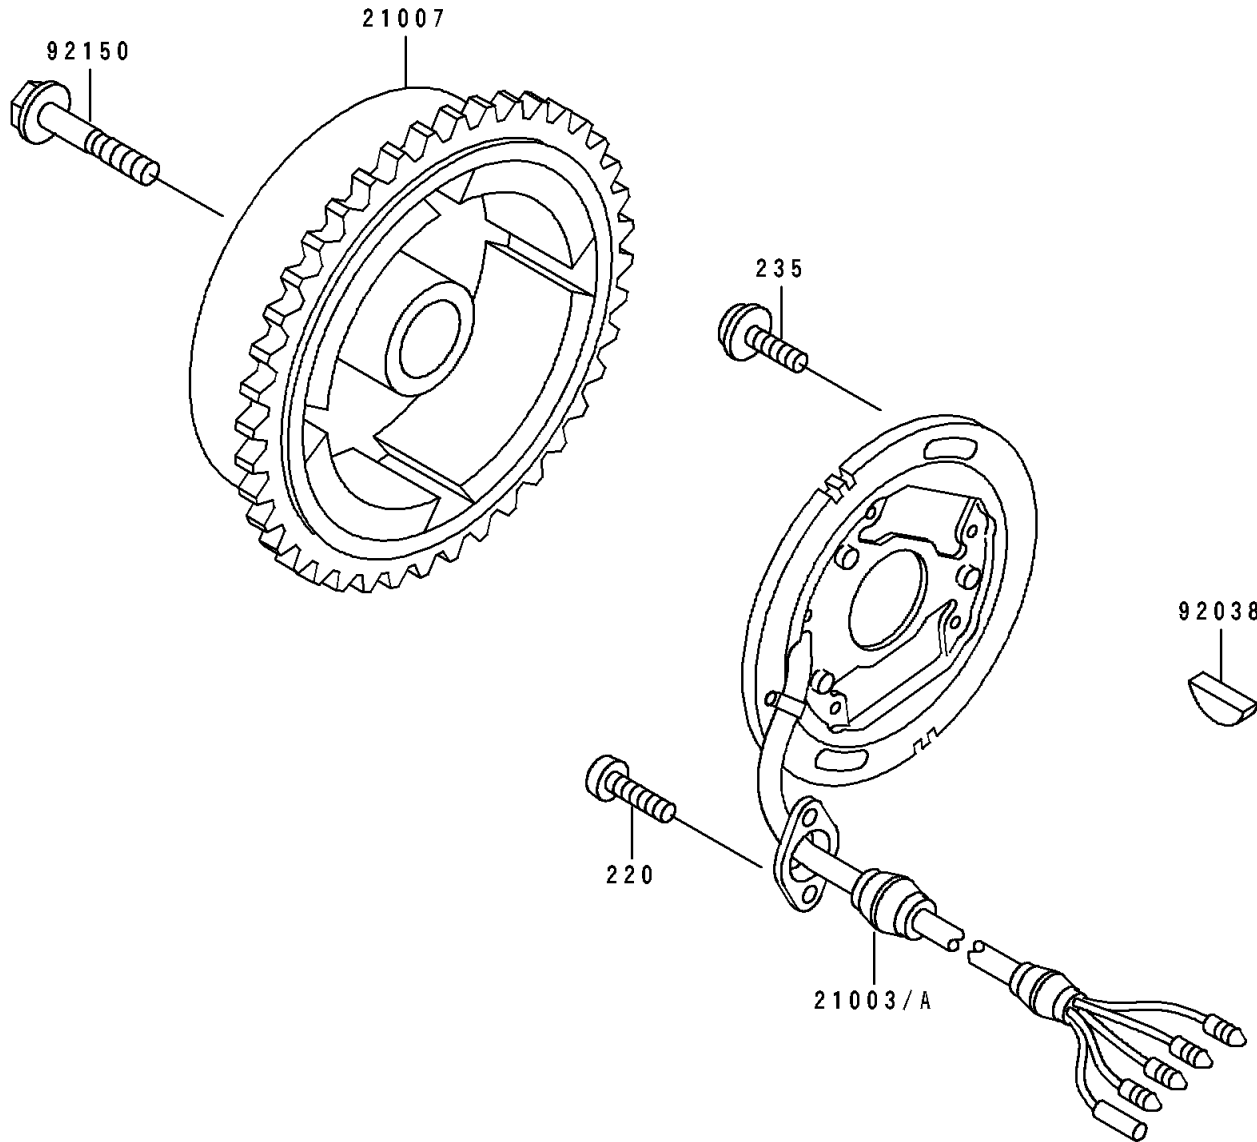

1991 650 SX PARTS DIAGRAM

Generator

E1810

1991 650 SX PARTS LIST

Generator

ITEM NAME	PART NUMBER	QUANTITY
STATOR (Ref # 21003)	21003-3708	1
ROTOR,MAGNETO (Ref # 21007)	21007-3709	1
KEY,WOODRUFF (Ref # 92038)	92038-001	1
BOLT (Ref # 92150)	92150-3806	1
SCREW-PAN-CROS (Ref # 220)	220B0512	2
SCREW-PAN-WP-CROS (Ref # 235)	235B0616	2