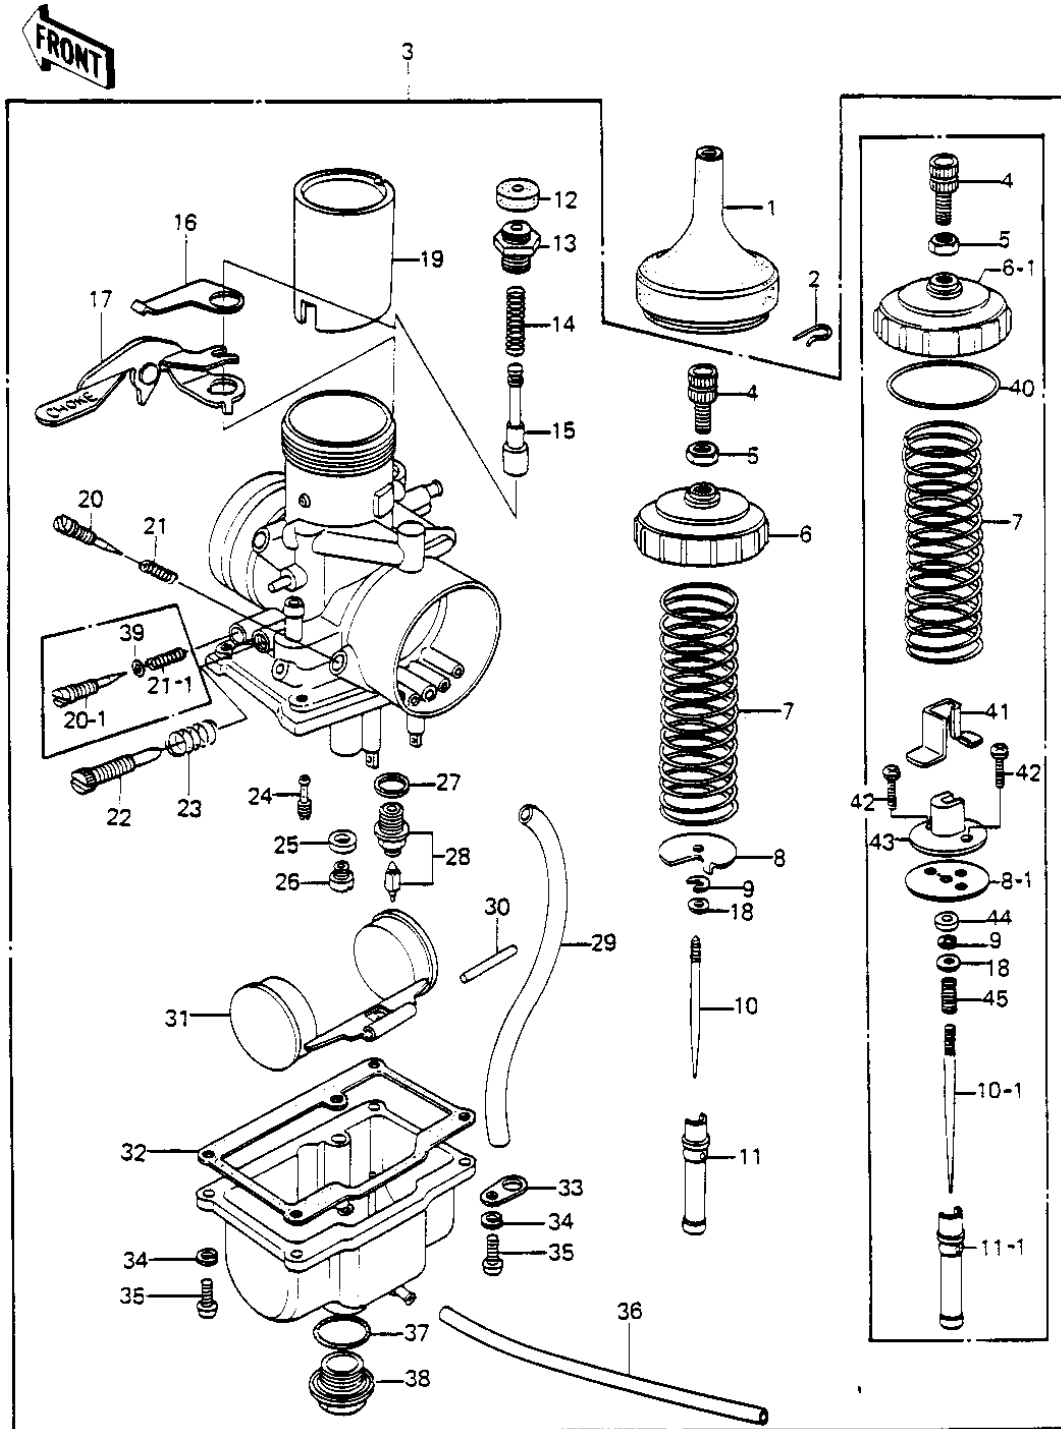

1977 KE250-B1 PARTS DIAGRAM

CARBURETOR

1977 KE250-B1 PARTS LIST

CARBURETOR

ITEM NAME	PART NUMBER	QUANTITY
BOOTS,CABLE ADJUSTER (Ref # 1)	49006-1004	1
BOOT,CARBURETOR (Ref # 1)	49006-1019	1
CIRCLIP (Ref # 2)	92036-018	1
CARBURETOR ASSY (Ref # 3)	16001-280	1
CARBURETOR ASSY (Ref # 3)	16001-1087	1
ADJUSTER,CABLE (Ref # 4)	16002-014	1
NUT-CABLE ADJUST LOCK (Ref # 5)	16003-006	1
CAP-MIXING CHAMBER (Ref # 6)	16004-018	1
CAP,MIXING CHAMBER (Ref # 6-1)	16004-1006	1
SPRING,THROTTLE VALVE (Ref # 7)	92081-1041	1
SPRING SEAT,THRTL VL (Ref # 8)	16007-021	1
PLATE,THROTTLE VALVE (Ref # 8-1)	16007-1011	1
CIRCLIP (Ref # 9)	16008-010	1
JET NEEDLE,5CN9-3 (Ref # 10)	16009-1006	1
JET NEEDLE,5CN22-2 (Ref # 10-1)	16009-1028	1
NEEDLE JET,P-2 (Ref # 11)	16017-1008	1
NEEDLE JET,#AP-0 (Ref # 11-1)	16017-1032	1
CAP,STARTER PLUNGER (Ref # 12)	16039-015	1
CAP,PLUNGER (Ref # 13)	16012-016	1
SPRING,STARTER PLUG (Ref # 14)	16013-008	1
PLUNGER,STARTER (Ref # 15)	16016-1002	1
SPRING PLATE,STARTER (Ref # 16)	13169-1052	1
LEVER,STARTER PLUNGER (Ref # 17)	13168-1008	1
WASHER,THROTTLE VALVE (Ref # 18)	92022-1024	1
VALVE,THROTTLE,CA2.5 (Ref # 19)	16025-1005	1
VALVE,THROTTLE,CA2.5 (Ref # 19)	16025-1024	1
SCREW (Ref # 20)	16014-006	1
SCREW,PILOT (Ref # 20-1)	16014-1010	1
SPRING-THR STOP SCREW (Ref # 21)	16022-007	1