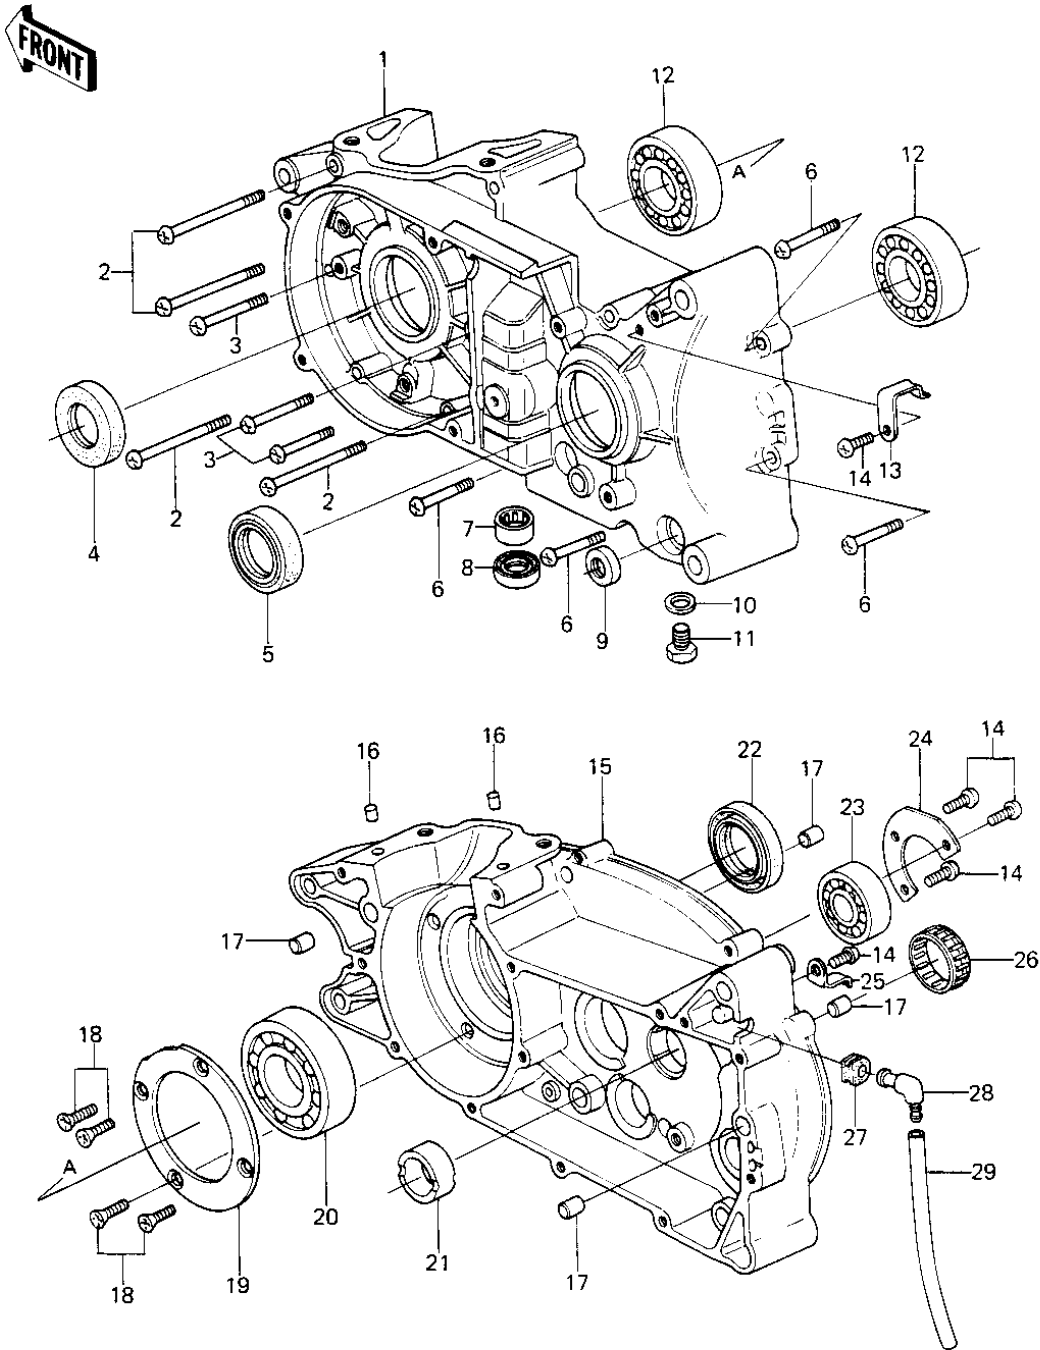

1977 KE250-B1 PARTS DIAGRAM

CRANKCASE

1977 KE250-B1 PARTS LIST

CRANKCASE

ITEM NAME	PART NUMBER	QUANTITY
CRANKCASE,L.H,AL SHOT (Ref # 1)	14002-127-2J	1
SCREW PAN HEAD 6X65 (Ref # 2)	220B0665	1
SCREW PAN HEAD 6X45 (Ref # 3)	220B0645	1
OIL SEAL,TB25457 (Ref # 4)	653B254507	1
SEAL-OIL,TC32457 (Ref # 5)	92049-1159	1
SCREW PAN HEAD 6X25 (Ref # 6)	220B0625	1
NEEDLE BEARING,HK1612 (Ref # 7)	92046-058	1
OIL SEAL TB16267 (Ref # 8)	92051-003	1
OIL SEAL,TB13225.5 (Ref # 9)	92051-005	1
GASKET CHECK VALVE (Ref # 10)	92065-058	1
PLUG OIL DRAIN (Ref # 11)	92067-001	1
BEARING BALL #6305 (Ref # 12)	601B6305	1
CLAMP,OIL PIPE (Ref # 13)	92037-157	1
SCREW PAN HEAD 6X14 (Ref # 14)	220B0614	1
CRANKCASE,R.H,AL SHOT (Ref # 15)	14003-094-2J	1
PIN,DOWEL,6X12 (Ref # 16)	551A0612	1
PIN,DOWEL,10X8.2X14 (Ref # 17)	92043-1037	1
SCREW CNTSNK HD 6X16 (Ref # 18)	221B0616	1
HOLDER-CRANK BEARING (Ref # 19)	14014-019	1
BEARING-BALL (Ref # 20)	92045-016	1
BUSHING (Ref # 21)	92028-147	1
OIL SEAL,TB38508 (Ref # 22)	653B385008	1
PLATE,POSITIONING,MSN (Ref # 24)	14014-039	1
CLAMP,CARBURETOR (Ref # 25)	92037-1025	1
BEARING,NEEDLE,344012 (Ref # 26)	92046-040	1
GROMMET (Ref # 27)	92071-042	1
BREATHER ASSY (Ref # 28)	14069-1001	1
PIPE-BREATHER (Ref # 29)	92059-061	1