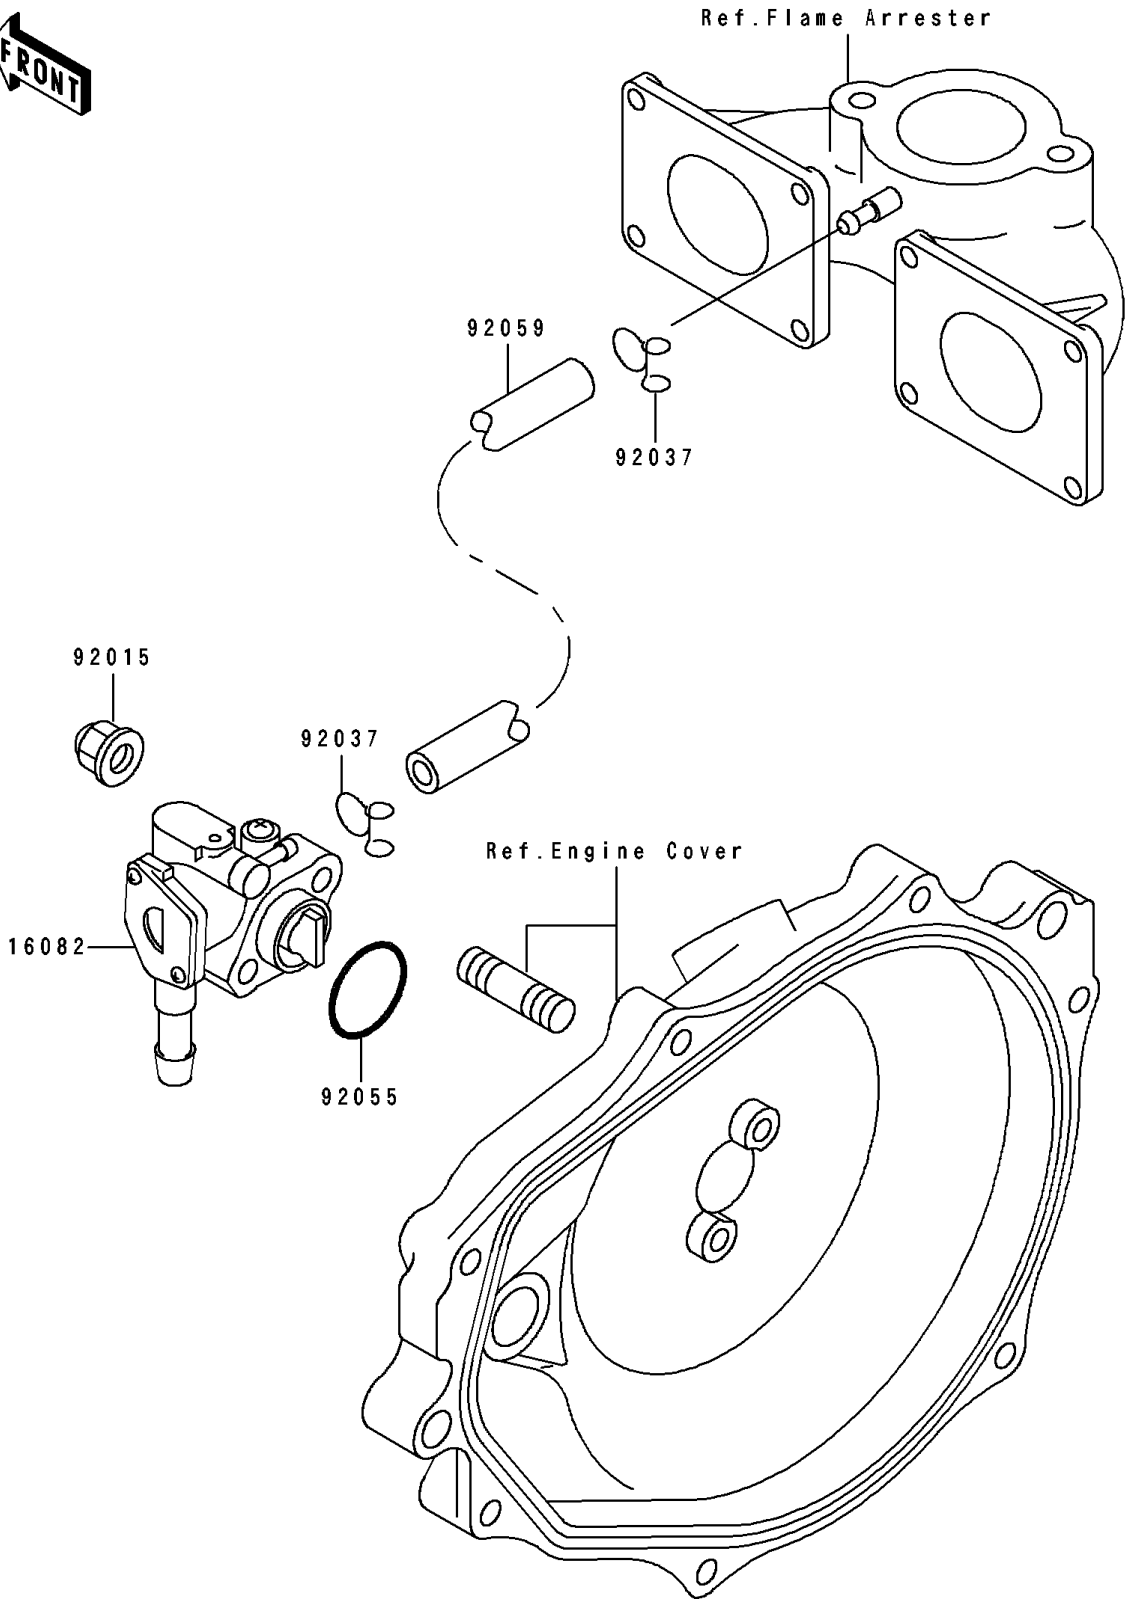

1992 650 SX PARTS DIAGRAM

Oil Pump

E1710

1992 650 SX PARTS LIST

Oil Pump

ITEM NAME	PART NUMBER	QUANTITY
PUMP-ASSY-OIL (Ref # 16082)	16082-3710	1
NUT,CAP,6MM (Ref # 92015)	92015-1385	2
CLAMP (Ref # 92037)	92037-3722	2
RING-O,19.5X1.5 (Ref # 92055)	92055-055	1
TUBE,3X6X380 (Ref # 92059)	92059-3755	1