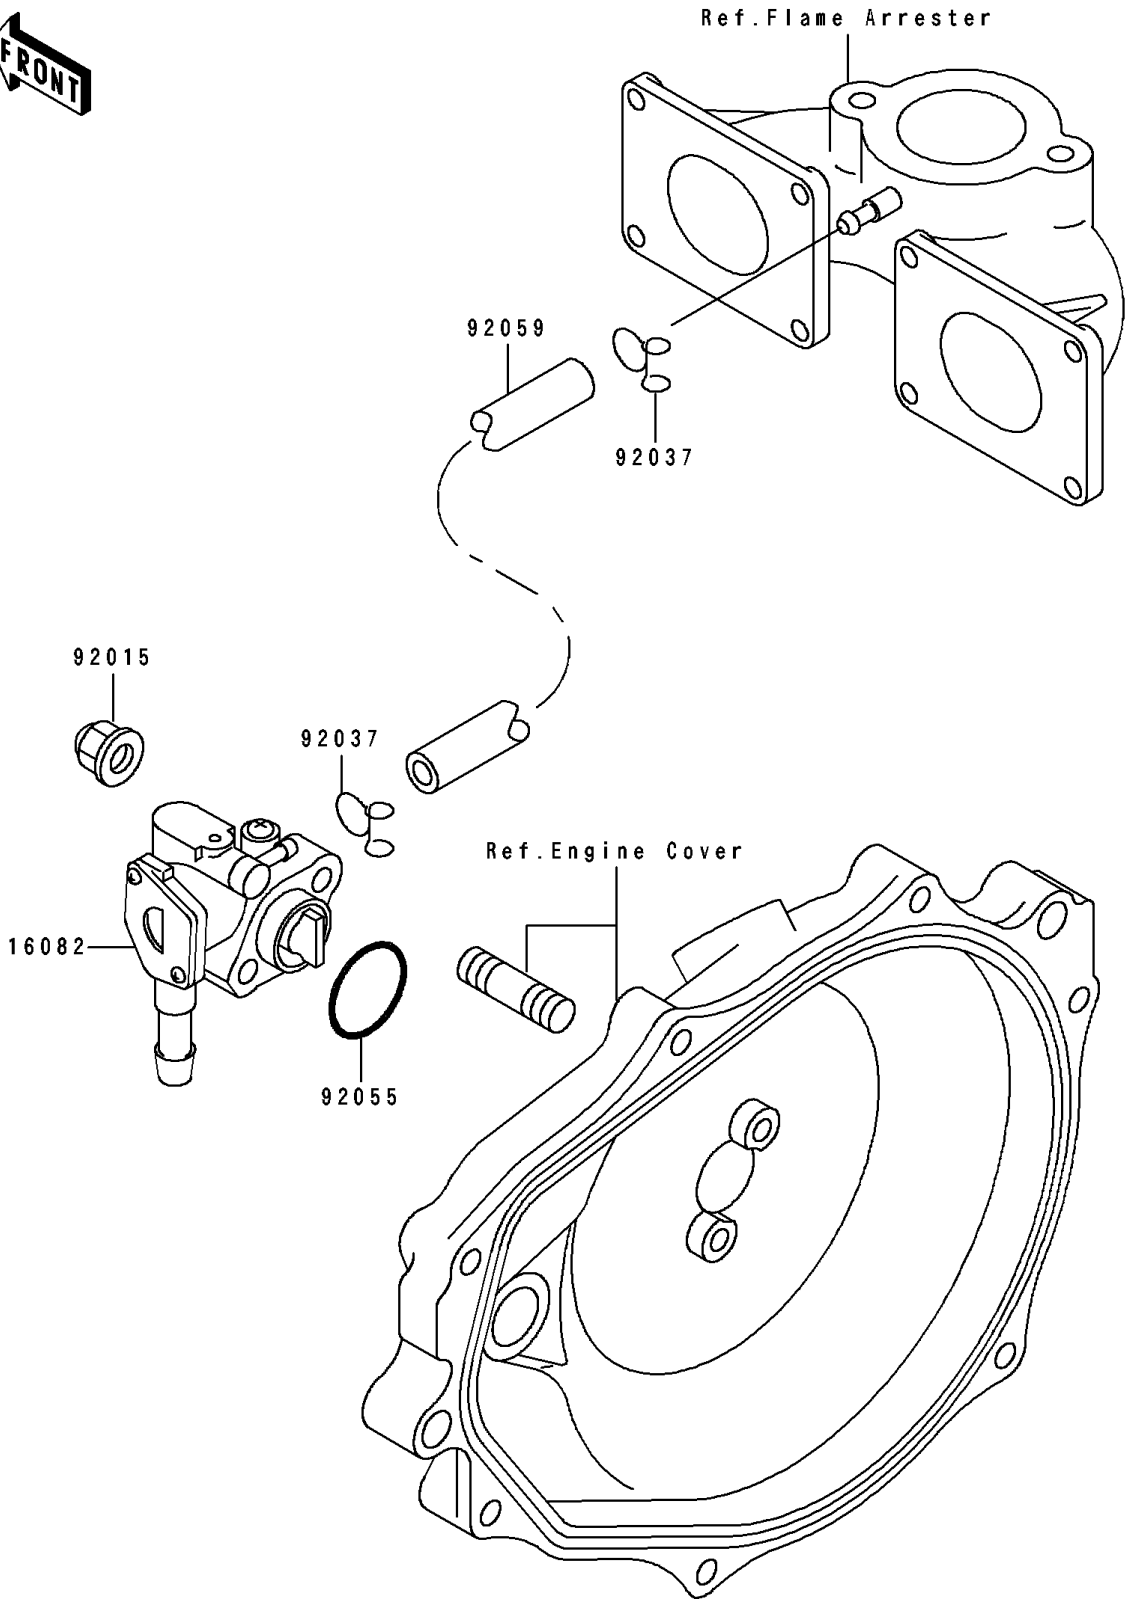

1991 650 SX PARTS DIAGRAM

Oil Pump

E1710

1991 650 SX PARTS LIST

Oil Pump

ITEM NAME	PART NUMBER	QUANTITY
PUMP-ASSY-OIL (Ref # 16082)	16082-3710	1
NUT,CAP,6MM (Ref # 92015)	92015-1385	2
CLAMP (Ref # 92037)	92037-3722	2
RING-O,19.5X1.5 (Ref # 92055)	92055-055	1
TUBE,3X6X380 (Ref # 92059)	92059-3755	1