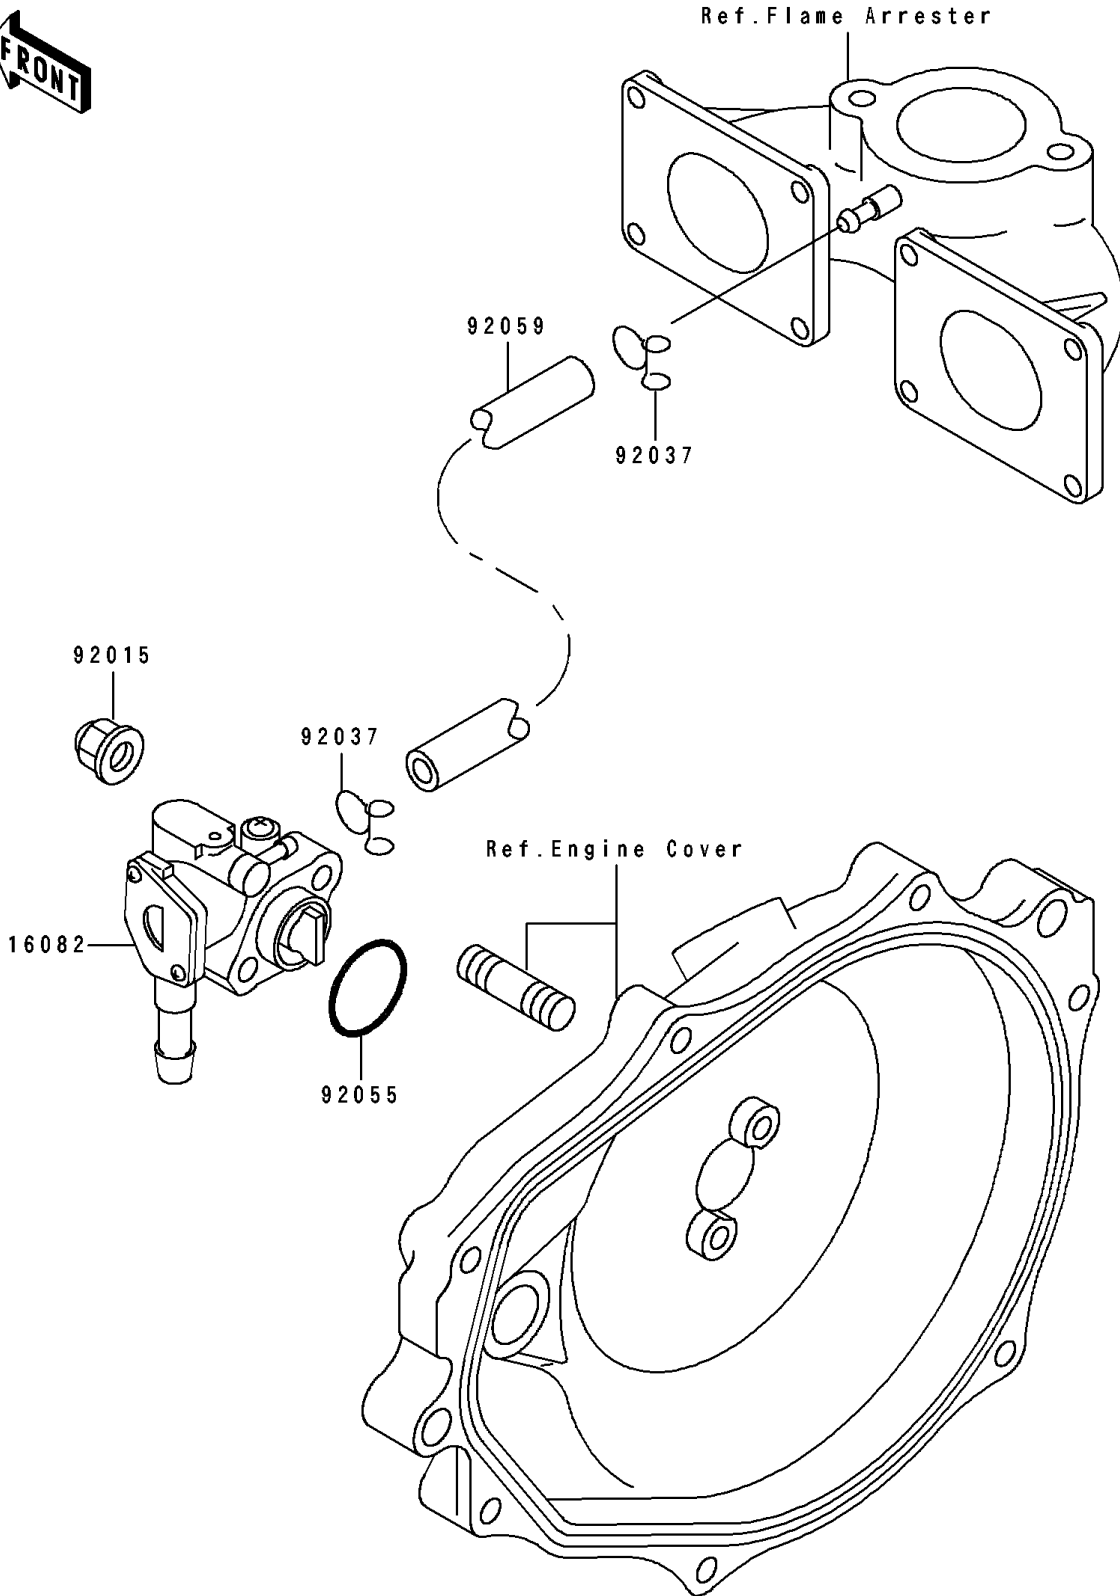

# 1991 650 SX PARTS DIAGRAM

Oil Pump

E1710

# 1991 650 SX PARTS LIST

## Oil Pump

ITEM NAME	PART NUMBER	QUANTITY
PUMP-ASSY-OIL (Ref # 16082)	16082-3710	1
NUT,CAP,6MM (Ref # 92015)	92015-1385	2
CLAMP (Ref # 92037)	92037-3722	2
RING-O,19.5X1.5 (Ref # 92055)	92055-055	1
TUBE,3X6X380 (Ref # 92059)	92059-3755	1