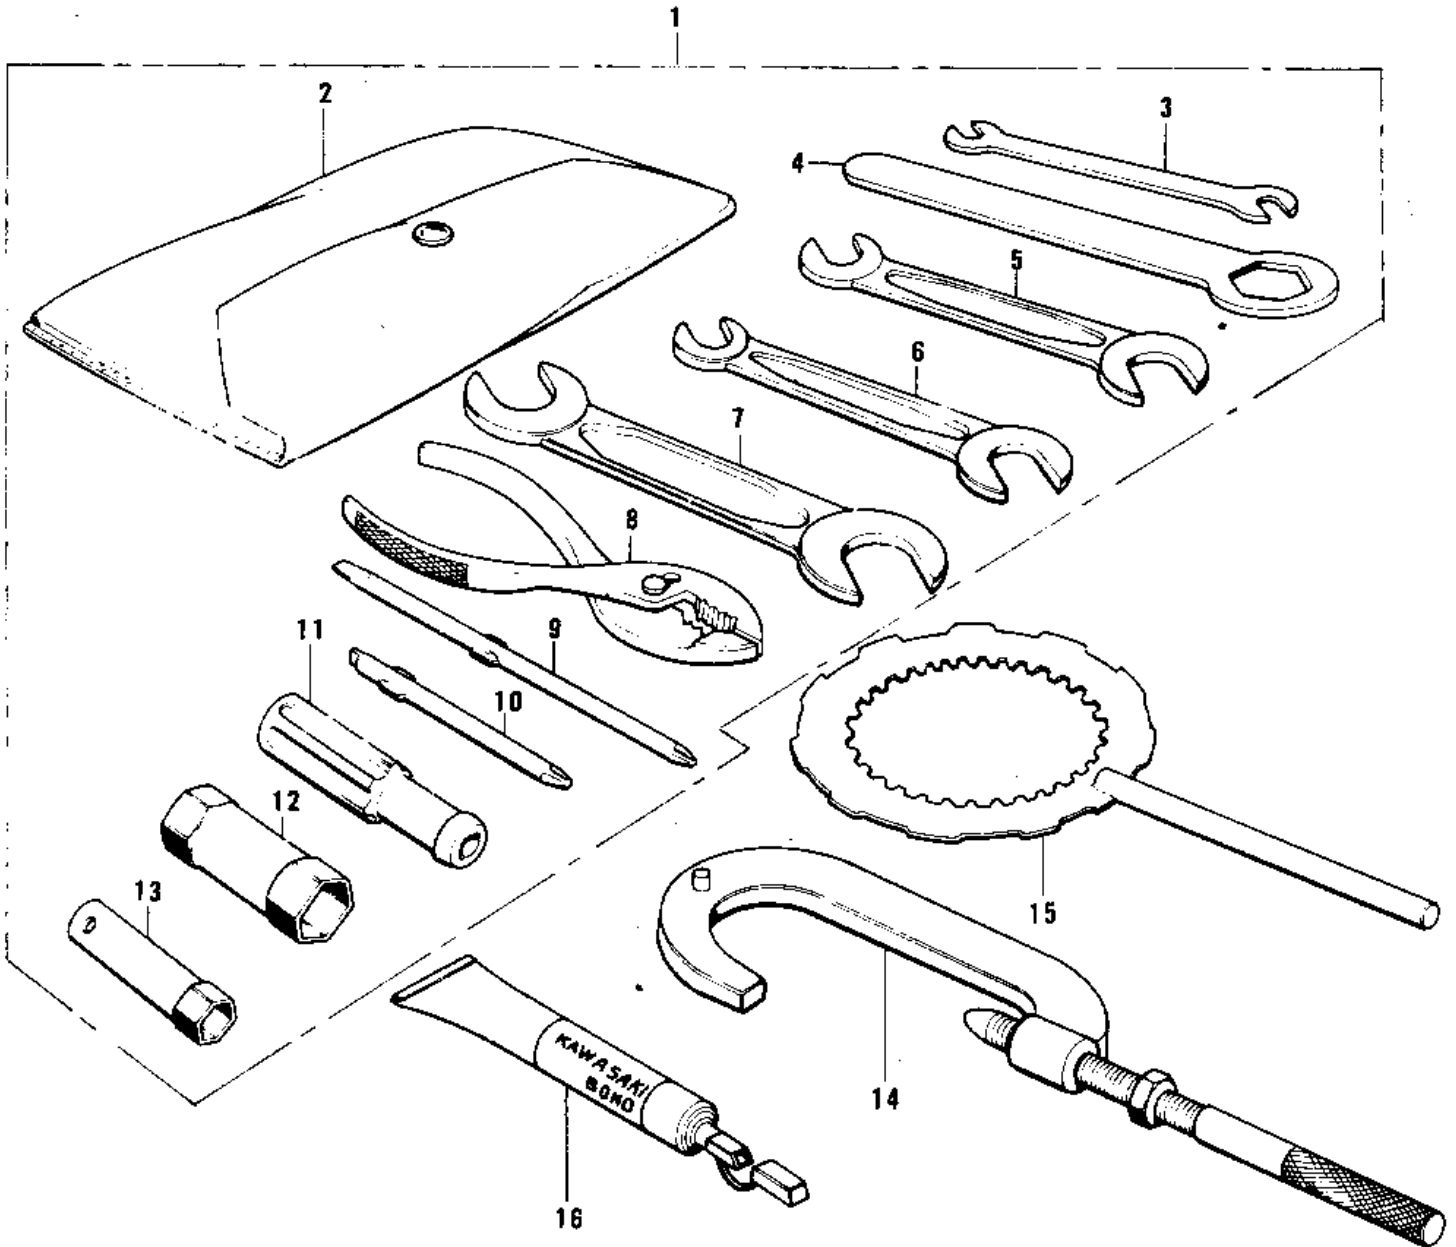

1975 F11-B PARTS DIAGRAM

OWNER TOOLS/SPECIAL SERVICE TOOLS

1975 F11-B PARTS LIST

OWNER TOOLS/SPECIAL SERVICE TOOLS

ITEM NAME	PART NUMBER	QUANTITY
UNAVAILABLE IN PRICE BOOK (Ref # 1)	56007-020	
BAG,TOOL (Ref # 2)	56008-008	
92108-011 (Canada) (Ref # 3)	92108-004	
92110-1150 (Canada) (Ref # 4)	92109-003	
UNAVAILABLE IN PRICE BOOK (Ref # 5)	960B1013	
*** N.L.A.*** (Canada) (Ref # 6)	960B1014	
*** N.L.A.*** (Canada) (Ref # 7)	960B1719	
92112-003 (Canada) (Ref # 8)	92112-001	
UNAVAILABLE IN PRICE BOOK (Ref # 8)	92112-002	
TOOL-DRIVER (Ref # 9)	92107-1052	
SCREW DRIVER #3 PHLI (Ref # 10)	92107-005	
92106-1001 (Canada) (Ref # 11)	92106-002	
92110-012 (Canada) (Ref # 12)	92110-009	
WRENCH BOX 10MM (Ref # 13)	92110-007	
57001-1243 (Canada) (Ref # 14)	56019-040	
57001-1243 (Canada) (Ref # 15)	56019-067	
LIQUID GASKET (Ref # 16)	92104-002	