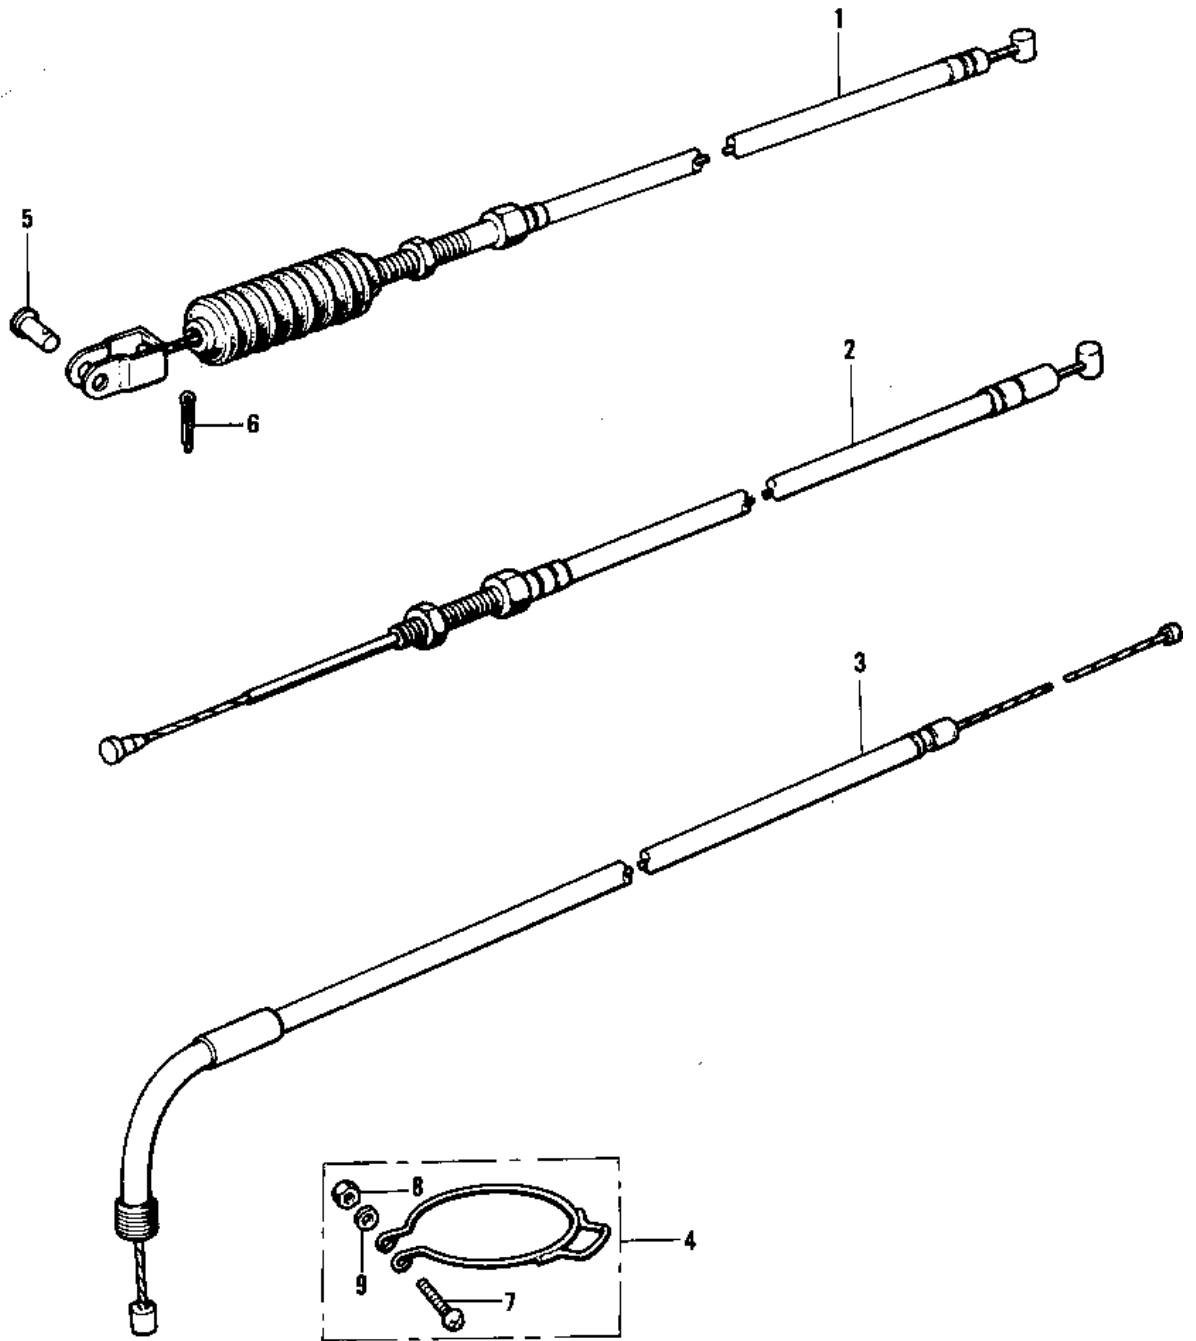

1973 F11M PARTS DIAGRAM

CABLES (73 F11M)

1973 F11M PARTS LIST

CABLES (73 F11M)

ITEM NAME	PART NUMBER	QUANTITY
CABLE,FRONT BRAKE (Ref # 1)	54005-073	
CABLE,CLUTCH (Ref # 2)	54011-057	
CABLE,CONTROL (Ref # 3)	54012-091	
GUIDE,CABLE (Ref # 4)	54030-008	
PIN-BRAKE ROD FITTIN (Ref # 5)	92043-064	
PIN COTTER 2.0X15 (Ref # 6)	550D2015	
SCREW PAN HEAD 5X22 (Ref # 7)	220B0522	
NUT,5MM (Ref # 8)	311B0500	
UNAVAILABLE IN PRICE BOOK (Ref # 9)	410B0500A	