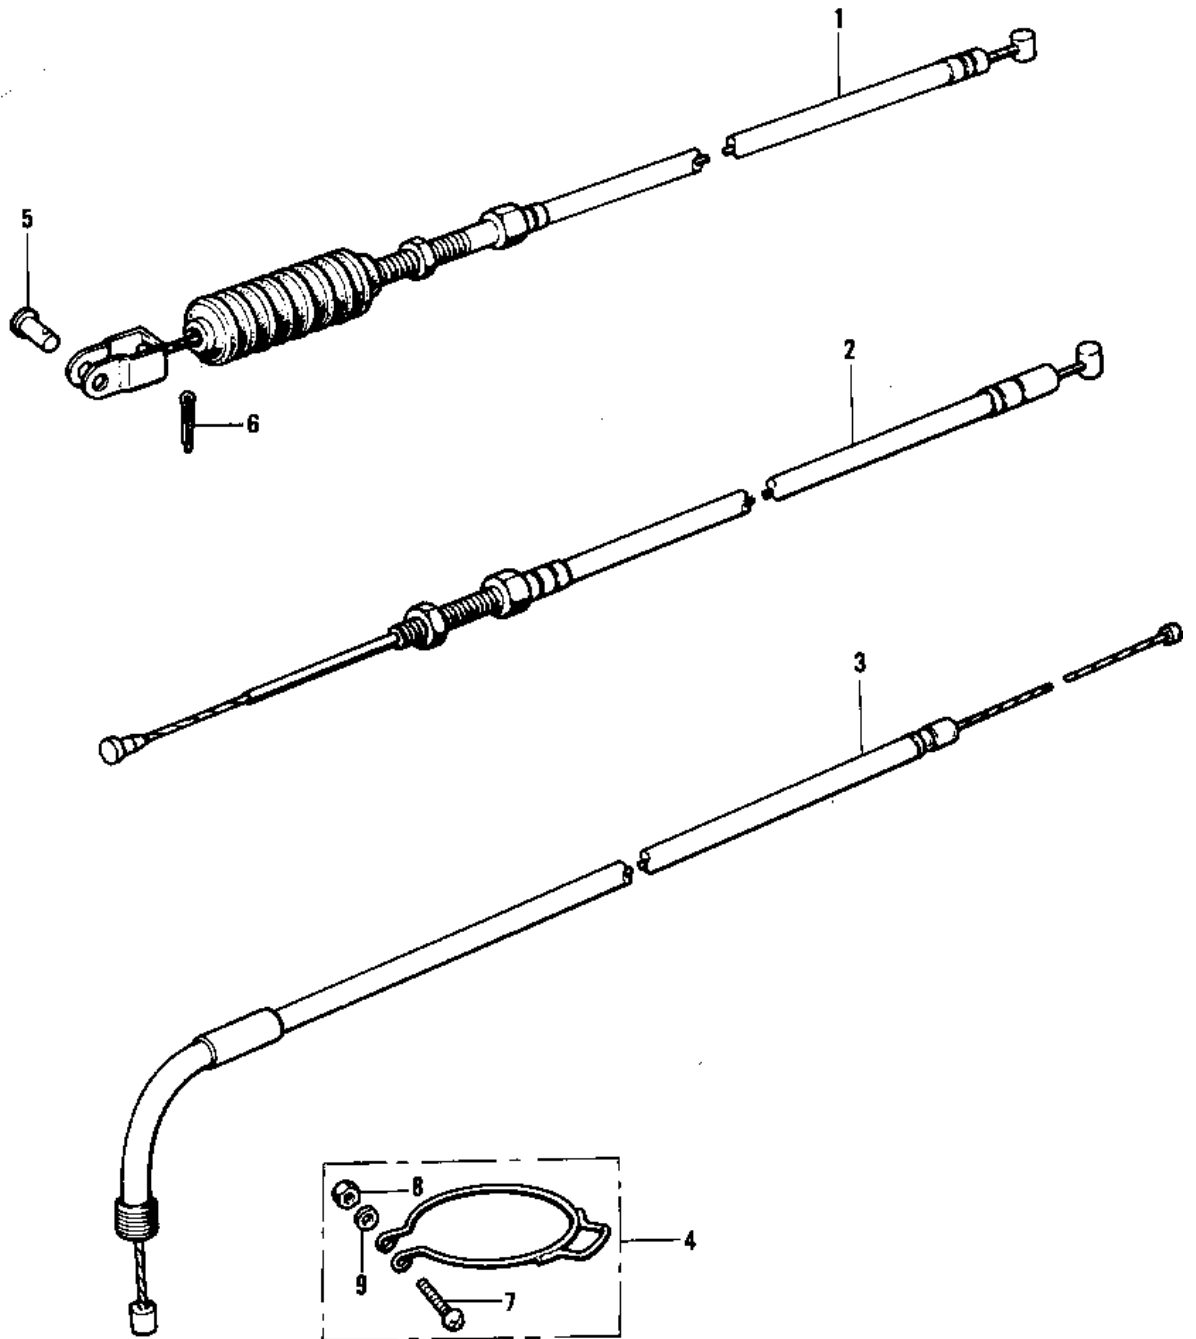

1975 F11-B PARTS DIAGRAM

CABLES (73 F11M)

1975 F11-B PARTS LIST

CABLES (73 F11M)

ITEM NAME	PART NUMBER	QUANTITY
CABLE,FRONT BRAKE (Ref # 1)	54005-073	
CABLE,CLUTCH (Ref # 2)	54011-057	
CABLE,CONTROL (Ref # 3)	54012-091	
GUIDE,CABLE (Ref # 4)	54030-008	
PIN-BRAKE ROD FITTIN (Ref # 5)	92043-064	
PIN COTTER 2.0X15 (Ref # 6)	550D2015	
SCREW PAN HEAD 5X22 (Ref # 7)	220B0522	
NUT,5MM (Ref # 8)	311B0500	
UNAVAILABLE IN PRICE BOOK (Ref # 9)	410B0500A	