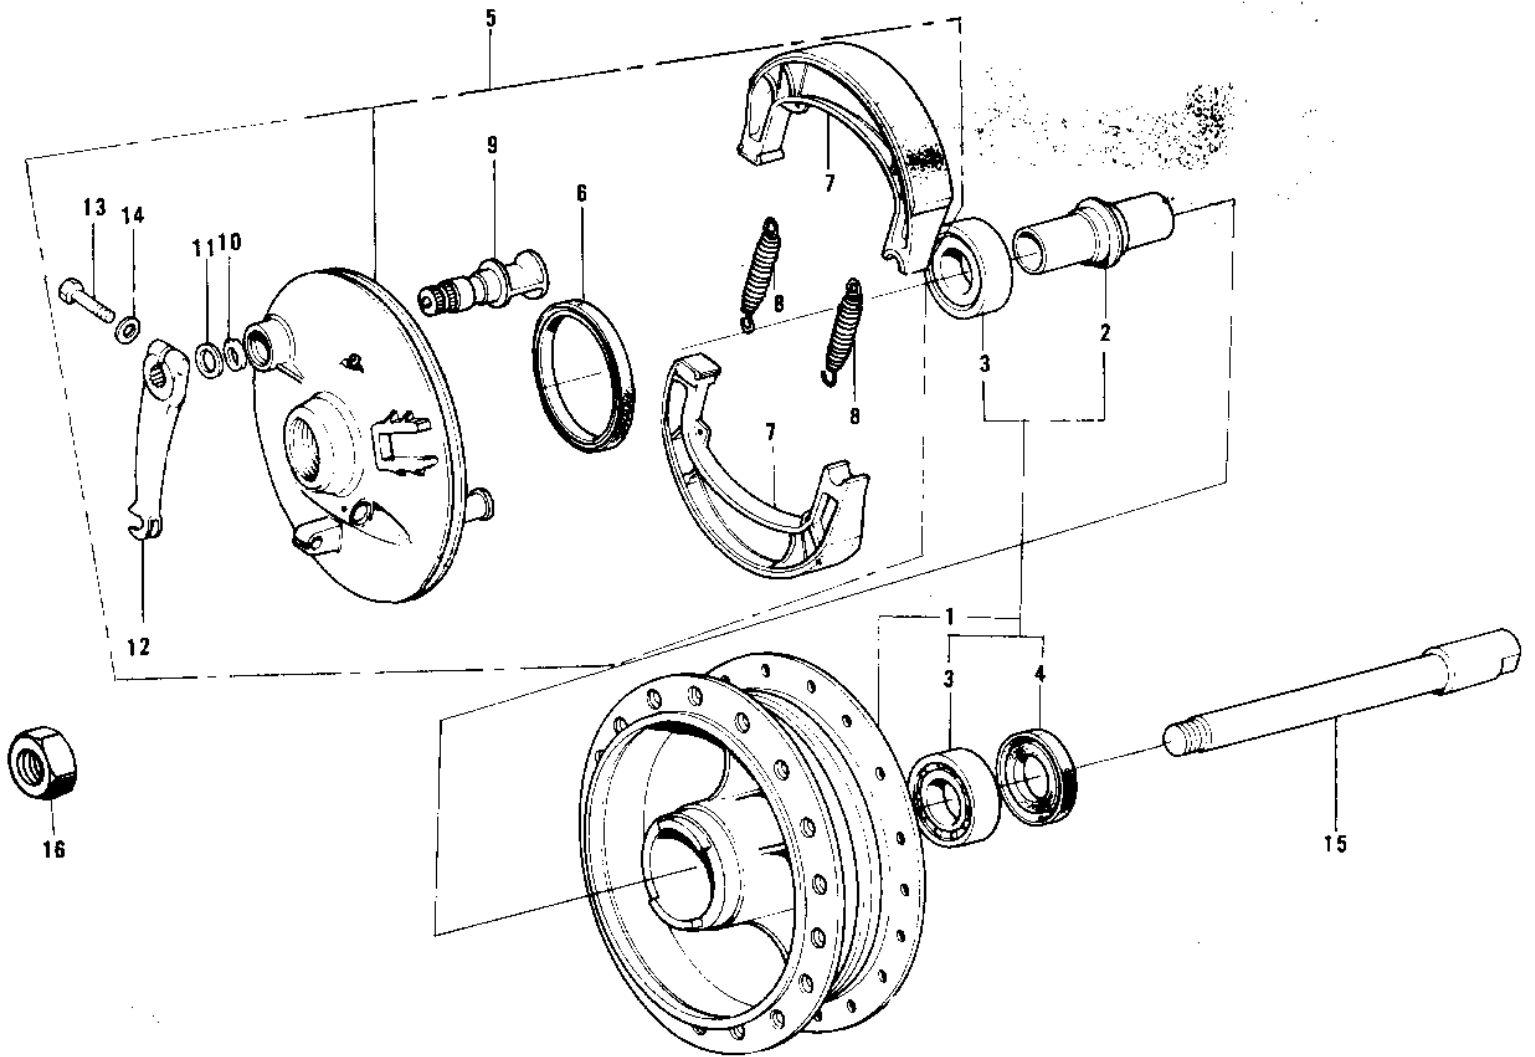

# 1975 F11-B PARTS DIAGRAM

FRONT HUB/BRAKE (73 F11M)

## 1975 F11-B PARTS LIST

FRONT HUB/BRAKE (73 F11M)

ITEM NAME	PART NUMBER	QUANTITY
DRUM-ASSY,FR BRK,BLK (Ref # 1)	41034-028-21	
SPACER FRONT HUB (Ref # 2)	41039-008	
BEARING BALL #6002 (Ref # 3)	601B6002	
OIL SEAL,WTC20387 (Ref # 4)	92050-055	
PANEL ASSY, FRONT BRAKE, FLAT BLACK (Ref # 5)	41035-041-21	
OIL SEAL F BRK PANEL (Ref # 6)	92050-010	
SHOE,BRAKE (Ref # 7)	41048-1007	
SPRING,BRAKE SHOE (Ref # 8)	92081-1766	
CAM SHAFT-FRONT BRAKE (Ref # 9)	41050-018	
"0" RING,11MM (Ref # 10)	92055-004	
WASHER BRAKE CAM SHAFT (Ref # 11)	41052-001	
LEVER,FRONT BRAKE CABLE (Ref # 12)	41053-019	
BOLT 6X22 (Ref # 13)	112B0622	
BOLT 6X22 (Ref # 13)	112B0622	
WASHER SPRING 6MM (Ref # 14)	461F0600	
AXLE,FRONT (Ref # 15)	41068-042	
NUT,REAR AXLE (Ref # 16)	41072-006	