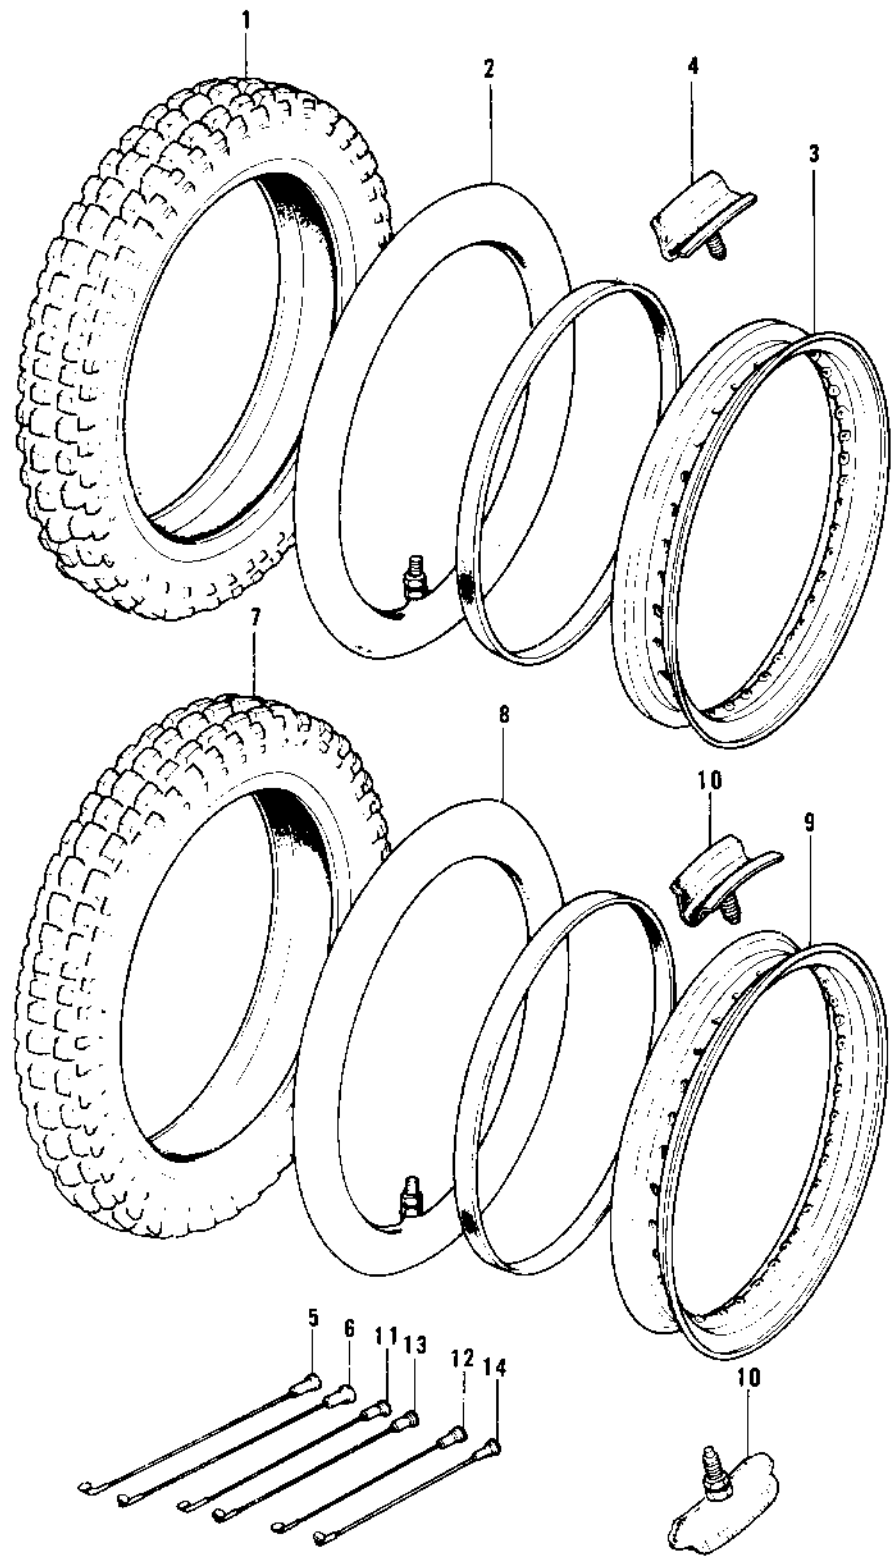

1975 F11-B PARTS DIAGRAM

WHEELS/TIRES (73 F11M)

1975 F11-B PARTS LIST

WHEELS/TIRES (73 F11M)

ITEM NAME	PART NUMBER	QUANTITY
UNAVAILABLE IN PRICE BOOK (Ref # 1)	41017-009	
TUBE,2.75/3.70-21 (Ref # 2)	41022-1021	
UNAVAILABLE IN PRICE BOOK (Ref # 3)	41025-067	
PROTECTOR-BEAD 1.60A (Ref # 4)	41024-006	
SPOKE-ASY, (Ref # 5)	41027-058	
SPOKE-ASY (Ref # 6)	41028-058	
UNAVAILABLE IN PRICE BOOK (Ref # 7)	41018-003	
UNAVAILABLE IN PRICE BOOK (Ref # 8)	41022-024	
RIM 2.15B X 18E (Ref # 9)	41025-068	
PROTECTOR BEAD (Ref # 10)	41024-009	
SPOKE-ASY, (Ref # 11)	41027-063	
SPOKE-ASY, (Ref # 12)	41027-064	
SPOKE-ASY (Ref # 13)	41028-063	
SPOKE-ASY (Ref # 14)	41028-064	