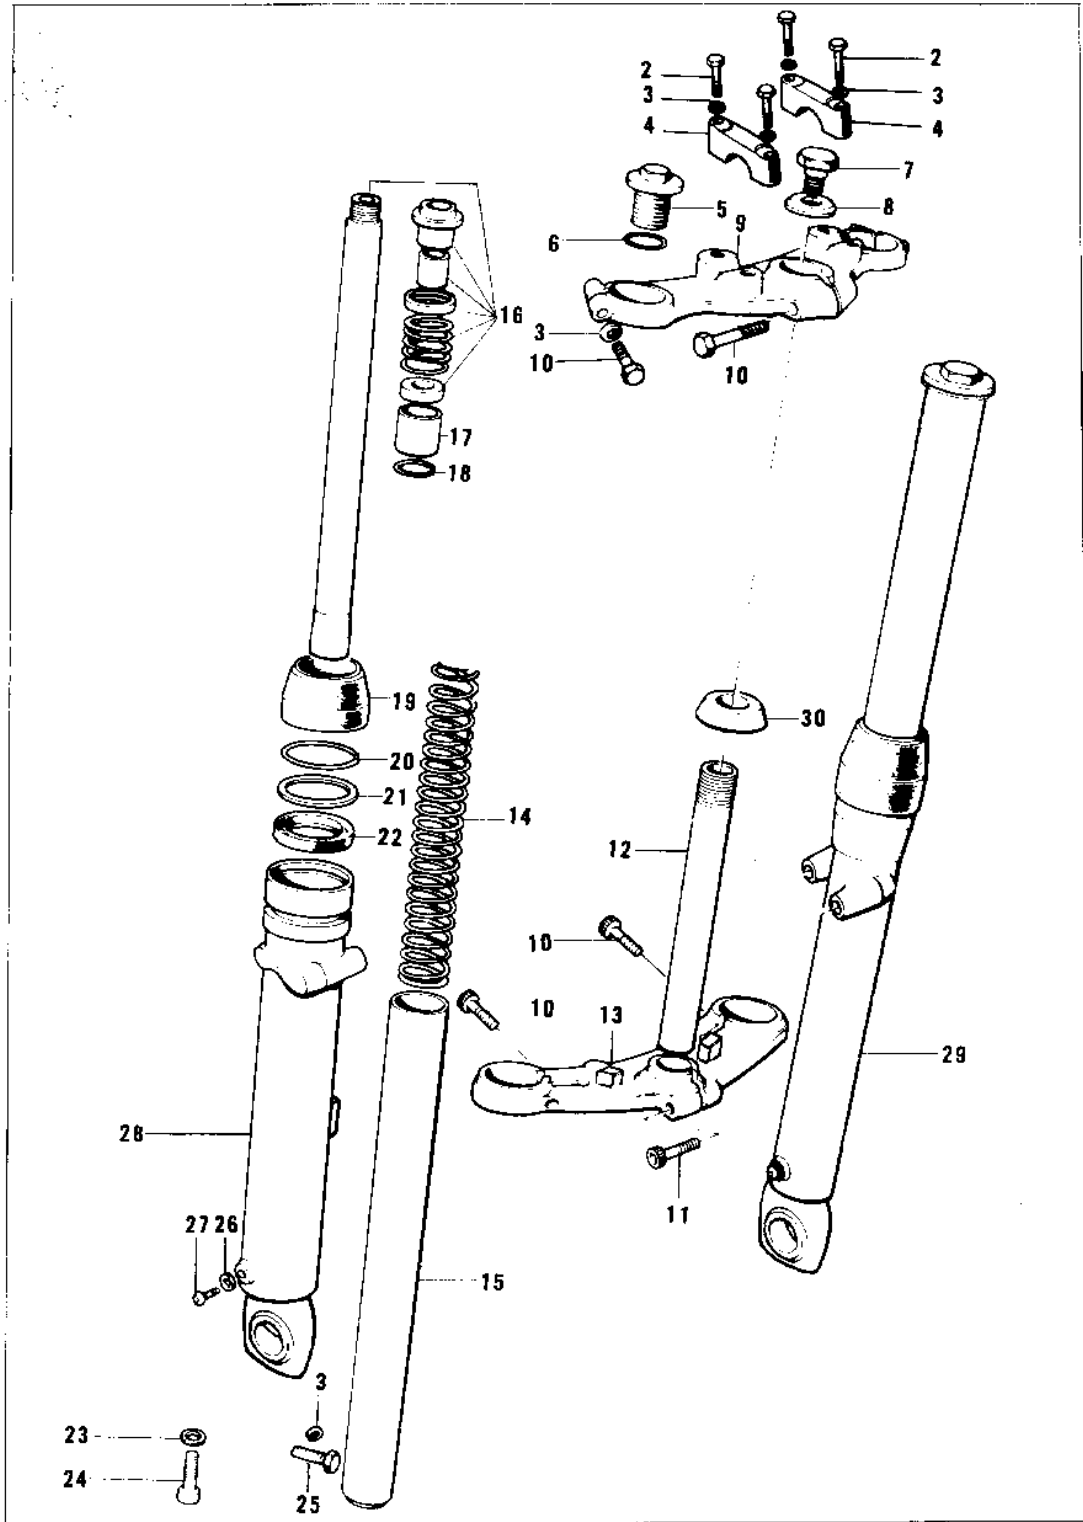

1975 F11-B PARTS DIAGRAM

FRONT FORK (73 F11M)

1975 F11-B PARTS LIST

FRONT FORK ('73 F11M)

ITEM NAME	PART NUMBER	QUANTITY
UNAVAILABLE IN PRICE BOOK (Ref # 1)	44001-119	
BOLT (Ref # 2)	44041-061	
WASHER SPRING 8MM (Ref # 3)	461F0800	
HOLDER (Ref # 4)	46012-011	
BOLT (Ref # 5)	44041-063	
'O' RING FORK TOP (Ref # 6)	44046-015	
BOLT (Ref # 7)	44041-059	
UNAVAILABLE IN PRICE BOOK (Ref # 8)	44043-062	
HEAD,STEERING STEM (Ref # 9)	44039-057	
BOLT (Ref # 10)	44041-061	
BOLT-STEERING STEM (Ref # 11)	44041-043	
SHAFT (Ref # 12)	44052-005	
STEM,STEERING (Ref # 13)	44038-006	
SPRING,FORK (Ref # 14)	44026-049	
TUBE,FORK INNER (Ref # 15)	44013-043	
CYLINDER-FORK (Ref # 16)	44022-014	
PISTON (Ref # 17)	44018-006	
CIRCLIP FORK PISTON (Ref # 18)	44044-008	
DUST SHIELD (Ref # 19)	44010-023	
RING-SNAP,FORK OIL (Ref # 20)	92033-1100	
WASHER-OIL SEAL FIT (Ref # 21)	44043-044	
OIL SEAL (Ref # 22)	44009-016	
GASKET,FORK CYLINDER (Ref # 23)	44045-057	
BOLT-FORK CYLINDER (Ref # 24)	44041-040	
BOLT (Ref # 25)	44041-060	
GASKET (Ref # 26)	44045-045	
SCREW (Ref # 27)	44041-062	
TUBE,LH,FORK OUTER (Ref # 28)	44005-050	
TUBE,RH,FORK OUTER (Ref # 29)	44006-048	