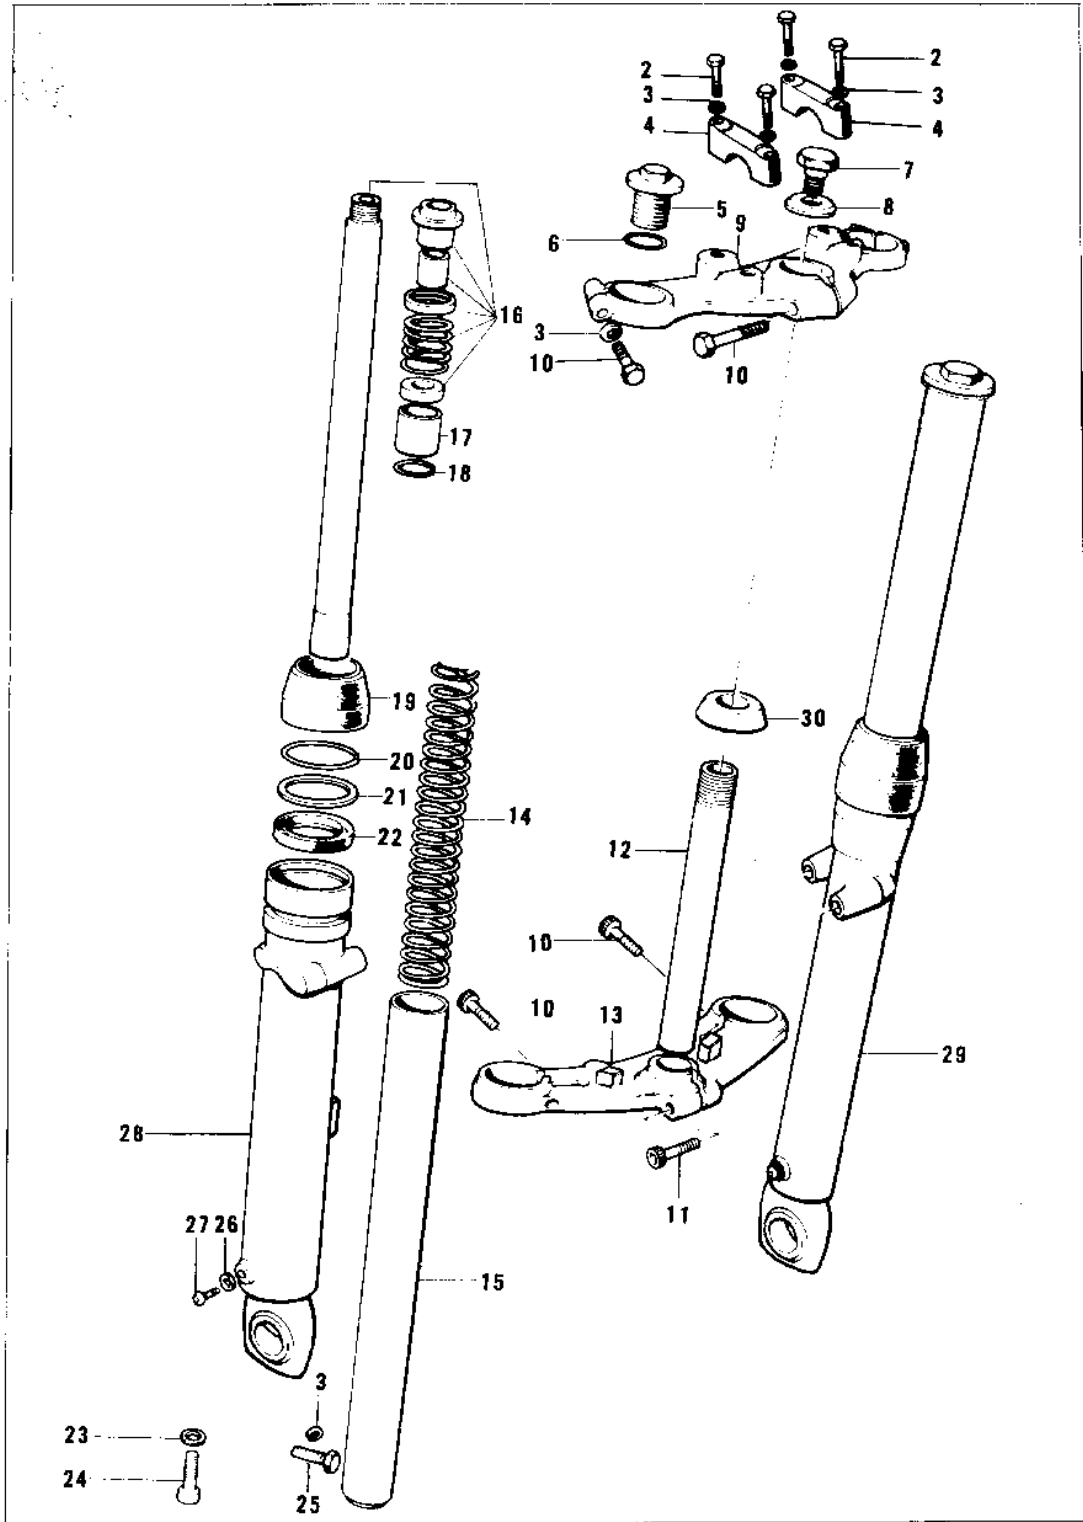

1974 F11-A PARTS DIAGRAM

FRONT FORK ('73 F11M)

1974 F11-A PARTS LIST

FRONT FORK ('73 F11M)

ITEM NAME	PART NUMBER	QUANTITY
UNAVAILABLE IN PRICE BOOK (Ref # 1)	44001-119	1
BOLT (Ref # 2)	44041-061	2
WASHER SPRING 8MM (Ref # 3)	461F0800	1
HOLDER (Ref # 4)	46012-011	1
BOLT (Ref # 5)	44041-063	1
'O' RING FORK TOP (Ref # 6)	44046-015	1
BOLT (Ref # 7)	44041-059	1
UNAVAILABLE IN PRICE BOOK (Ref # 8)	44043-062	1
HEAD,STEERING STEM (Ref # 9)	44039-057	1
BOLT-STEERING STEM (Ref # 11)	44041-043	1
SHAFT (Ref # 12)	44052-005	1
STEM,STEERING (Ref # 13)	44038-006	1
SPRING,FORK (Ref # 14)	44026-049	1
TUBE,FORK INNER (Ref # 15)	44013-043	1
CYLINDER-FORK (Ref # 16)	44022-014	1
PISTON (Ref # 17)	44018-006	1
CIRCLIP FORK PISTON (Ref # 18)	44044-008	1
DUST SHIELD (Ref # 19)	44010-023	1
RING-SNAP,FORK OIL (Ref # 20)	92033-1100	1
WASHER-OIL SEAL FIT (Ref # 21)	44043-044	1
OIL SEAL (Ref # 22)	44009-016	1
GASKET,FORK CYLINDER (Ref # 23)	44045-057	1
BOLT-FORK CYLINDER (Ref # 24)	44041-040	1
BOLT (Ref # 25)	44041-060	1
GASKET (Ref # 26)	44045-045	2
SCREW (Ref # 27)	44041-062	1
TUBE,LH,FORK OUTER (Ref # 28)	44005-050	1
TUBE,RH,FORK OUTER (Ref # 29)	44006-048	1
DUST SHIELD-STRNG ST (Ref # 31)	44010-020	1