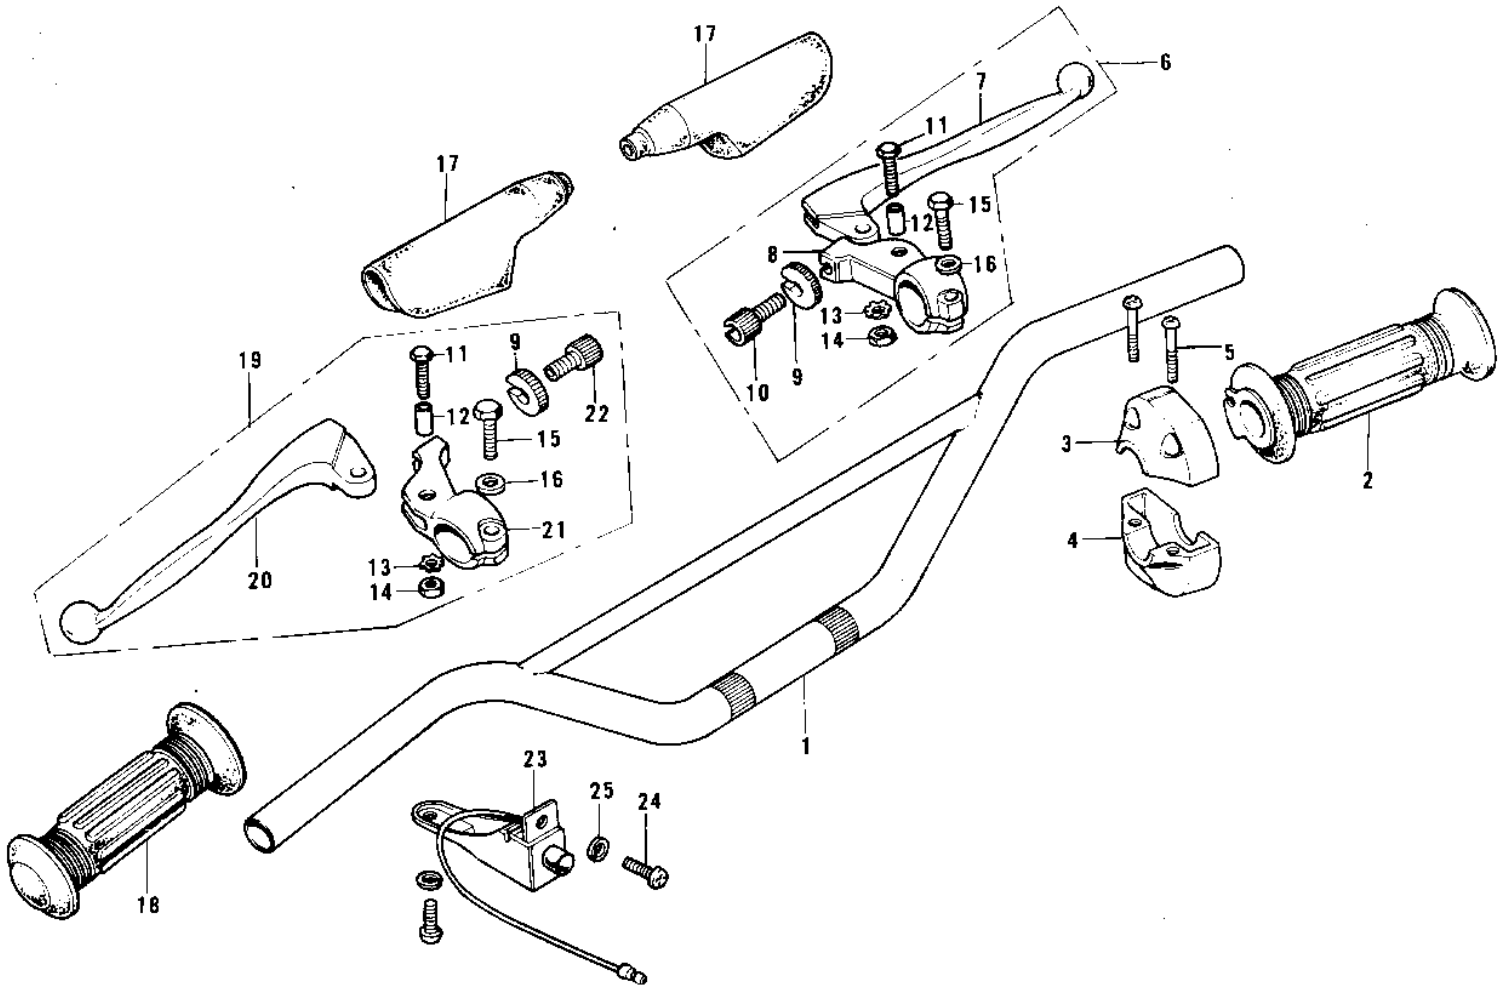

1975 F11-B PARTS DIAGRAM

HANDLEBAR

1975 F11-B PARTS LIST

HANDLEBAR

ITEM NAME	PART NUMBER	QUANTITY
UNAVAILABLE IN PRICE BOOK (Ref # 1)	46004-023	
GRIP ASSY,THROTTLE (Ref # 2)	46019-028	
CASE,R.H LOWER (Ref # 3)	46023-012	
CASE,R H UPPER (Ref # 4)	46041-012	
SCREW PAN HEAD 6X20 (Ref # 5)	220B0620	
LEVER ASSY,FRNT BRAK (Ref # 6)	46021-019	
LEVER FRONT BRAKE (Ref # 7)	46058-004	
HOLDER,FR BRAKE LEVE (Ref # 8)	46060-008	
NUT-LOCK (Ref # 9)	46056-005	
SCREW,CABLE ADJUST (Ref # 10)	46055-010	
BOLT HEX HEAD 5X20 (Ref # 11)	92007-020	
COLLAR LEVER (Ref # 12)	46059-011	
WASHER LOCK 5MM (Ref # 13)	464H0500	
NUT 5MM (Ref # 14)	312B0500	
BOLT HEX HEAD 6X25 (Ref # 15)	110N0625	
WASHER PLAIN 6MM (Ref # 16)	410B0600	
DUST COVER (Ref # 17)	46071-003	
RUBBER,L.H GRIP (Ref # 18)	46075-023	
LEVER ASSY,CLUTCH (Ref # 19)	46076-029	
LEVER-CLUTCH (Ref # 20)	46092-015	
HOLDER,CLUTCH LEVER (Ref # 21)	46094-010	
SCREW CABLE ADJUST (Ref # 22)	46055-003	
SWITCH ASSY-ENG STOP (Ref # 23)	46027-006	
SCREW-PAN-HEAD 3X6 (Ref # 24)	220B0306	
WASHER SPRING 3MM (Ref # 25)	461F0300	