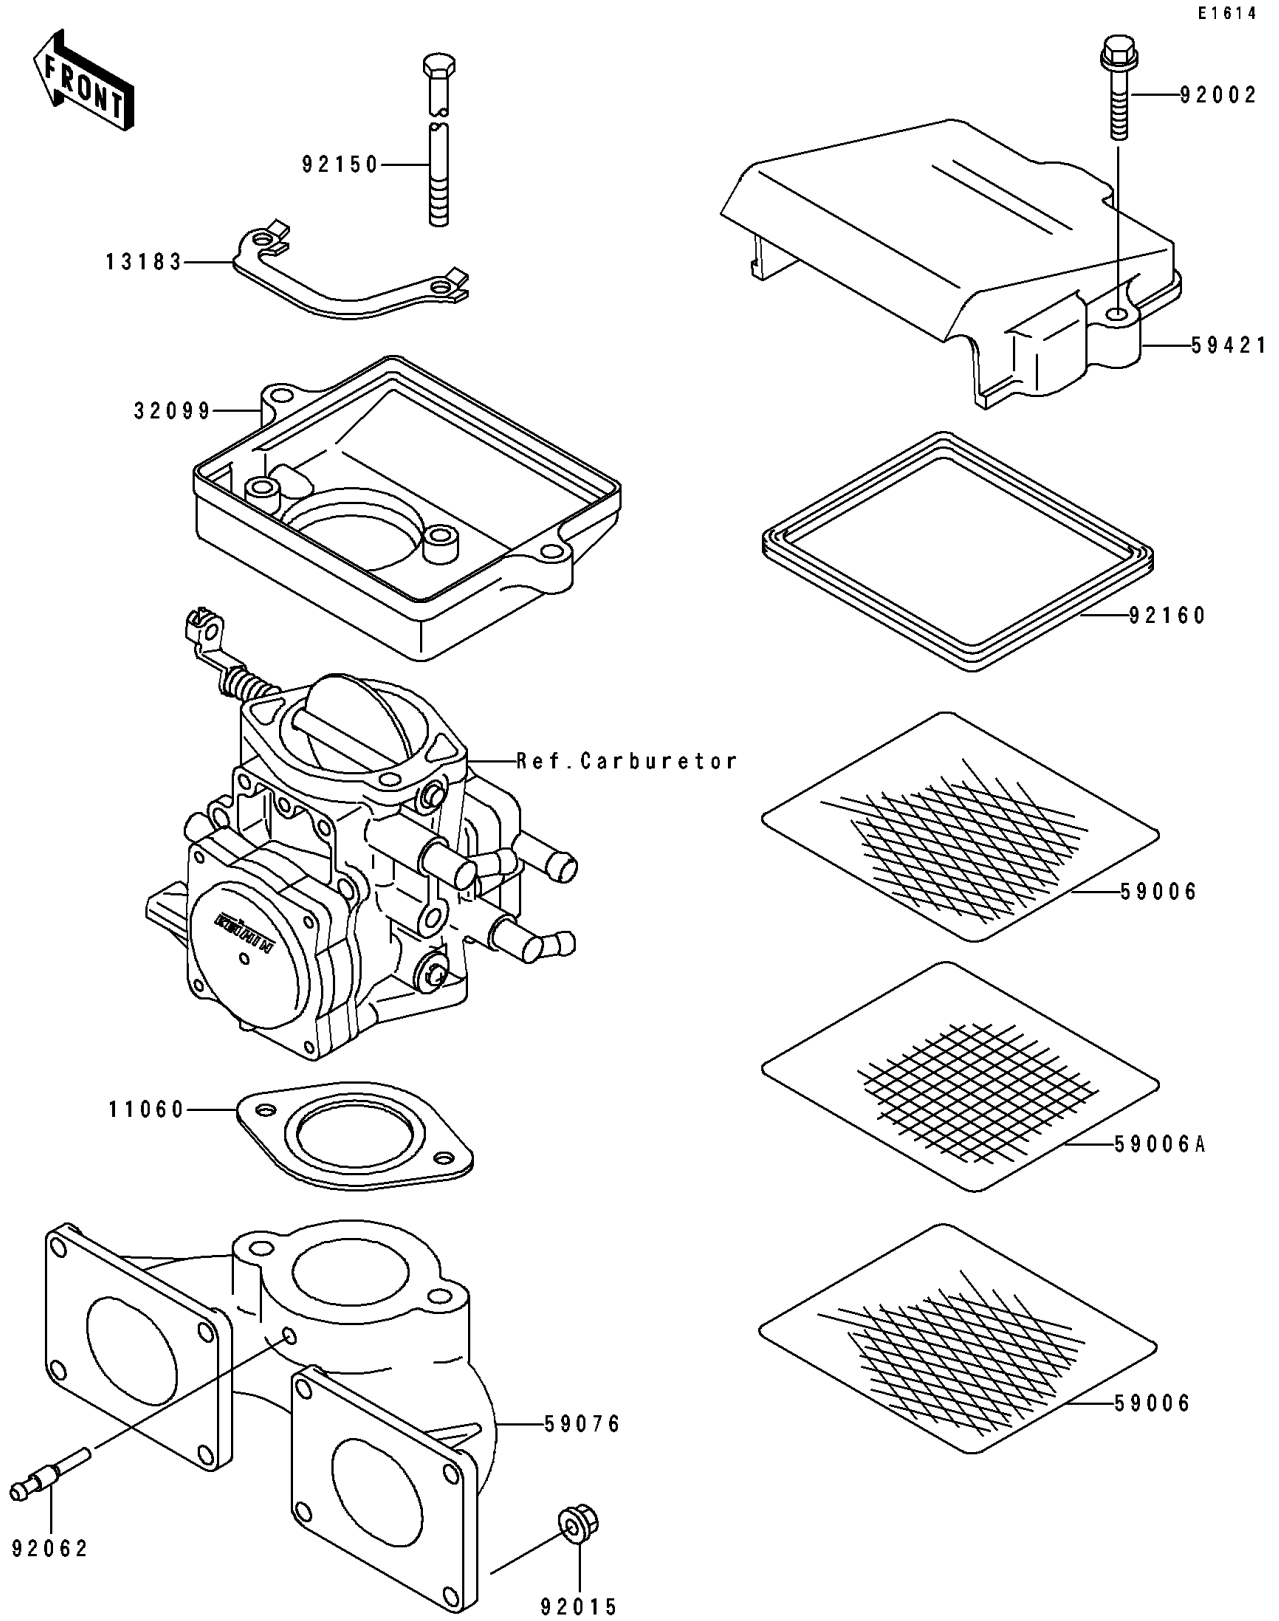

1991 650 SX PARTS DIAGRAM

Flame Arrester