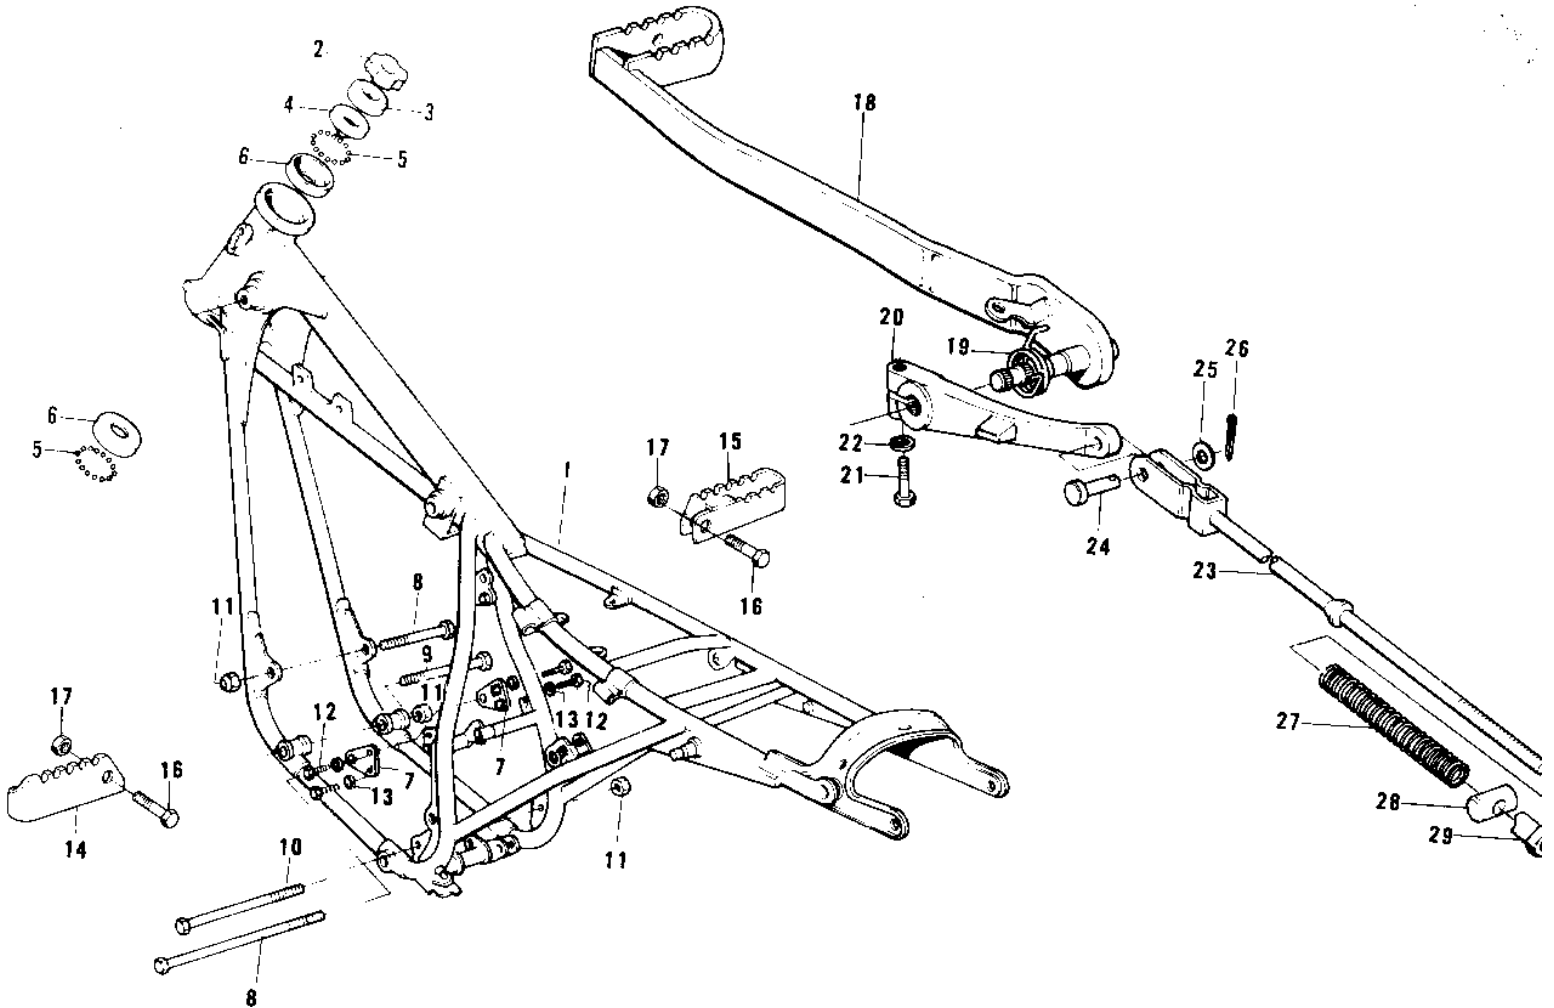

# 1975 F11-B PARTS DIAGRAM

FRAME/FRAME FITTINGS/FOOTRESTS/BRAKE PED

# 1975 F11-B PARTS LIST

## FRAME/FRAME FITTINGS/FOOTRESTS/BRAKE PED

ITEM NAME	PART NUMBER	QUANTITY
FRAME (Ref # 1)	32002-070	
NUT,STEERING STEM (Ref # 2)	92090-023	
CAP,STEERING STEM (Ref # 3)	46098-014	
CONE STERNG BERG UPP (Ref # 4)	92047-003	
BALL STEEL 1/4' (Ref # 5)	600A0800	
UNAVAILABLE IN PRICE BOOK (Ref # 6)	92048-003	
PLATE-ENGINE MOUNT (Ref # 7)	32030-024	
BOLT-HEX HEAD,10X136 (Ref # 8)	113B10136	
BOLT,HEX HEAD,10X215 (Ref # 9)	113B10215	
BOLT,HEX HEAD,10X117 (Ref # 10)	92001-1246	
NUT,10MM (Ref # 11)	92019-016	
BOLT,8X20 (Ref # 12)	115G0820	
WASHER SPRING 8MM (Ref # 13)	461F0800	
BAR,L.H FOOTREST (Ref # 14)	34028-013	
BAR,R.H FOOTREST (Ref # 15)	34028-014	
BOLT-SMALL-UPSET (Ref # 16)	115B0832	
NUT,8MM (Ref # 17)	92019-018	
PEDAL,BRAKE (Ref # 18)	43077-003	
SPRING-BRAKE PEDAL (Ref # 19)	43005-019	
LEVER-BRAKE PEDAL (Ref # 20)	42029-019	
BOLT-UPSET (Ref # 21)	112G0625	
BOLT-UPSET (Ref # 21)	112G0625	
WASHER SPRING 6MM (Ref # 22)	461F0600	
ROD-BRAKE (Ref # 23)	43011-011	
PIN-BRAKE ROD (Ref # 24)	92043-065	
WASHER PLAIN 6MM (Ref # 25)	410B0600	
PIN COTTER 2.0X15 (Ref # 26)	550D2015	
SPRING,BRAKE ROD (Ref # 27)	43012-001	
PIN-BRAKE ROD (Ref # 28)	92043-065	