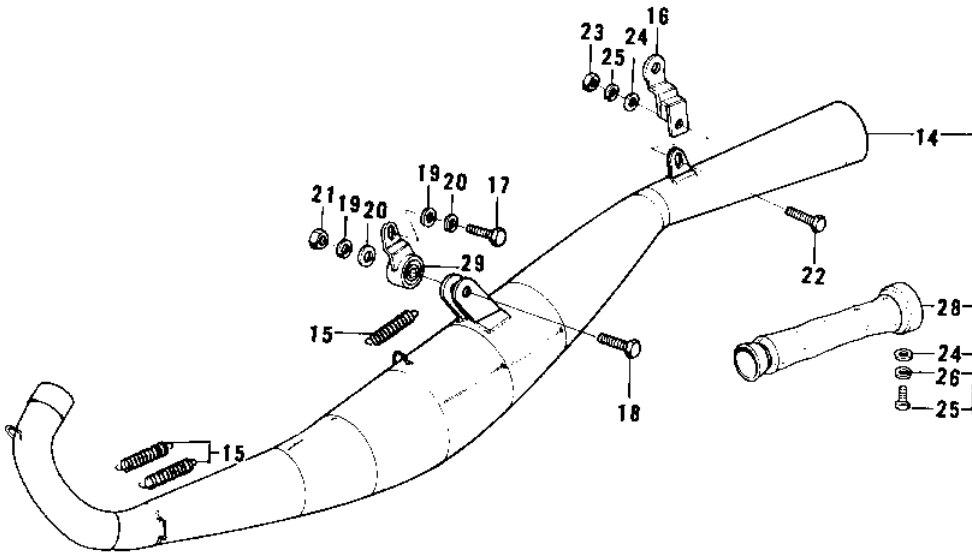

1975 F11-B PARTS DIAGRAM

AIR CLEANER/MUFFLER (73 F11M)

1975 F11-B PARTS LIST

AIR CLEANER/MUFFLER (73 F11M)

ITEM NAME	PART NUMBER	QUANTITY
BODY,AIR CLEANER (Ref # 1)	11011-026	
DAMPER RUBBER (Ref # 2)	92075-105	
COLLAR (Ref # 3)	92027-153	
ELEMENT,AIR,CLNR (Ref # 4)	11013-039	
CAP ASSY,AIR CLEANER (Ref # 5)	11012-033	
BODY,AIR CLEANER (Ref # 6)	11011-028	
GASKET (Ref # 7)	11017-010	
PIPE (Ref # 8)	11026-007	
CLAMP (Ref # 9)	92037-106	
BOLT-UPSET,6X20 (Ref # 10)	112G0620	
BOLT-UPSET,6X20 (Ref # 10)	112G0620	
WASHER PLAIN 6MM (Ref # 11)	410B0600	
WASHER SPRING 6MM (Ref # 12)	461F0600	
CLAMP (Ref # 13)	92037-107	
MUFFLER ASSY (Ref # 14)	18001-094	
SPRING,MUFFLER (Ref # 15)	18071-006	
BRACKET,MUFFLER (Ref # 16)	18061-041	
BOLT-SMALL-UPSET,8X1 (Ref # 17)	115G0816	
BOLT HEX HEAD 8X16 (Ref # 17)	116B0816	
BOLT-SMALL-UPSET (Ref # 18)	115B0832	
BOLT HEX HEAD 8X32 (Ref # 18)	116B0832	
WASHER SPRING 8MM (Ref # 19)	461F0800	
WASHER PLAIN 8MM (Ref # 20)	411B0800	
NUT,8MM (Ref # 21)	311B0800	
BOLT-UPSET,6X16 (Ref # 22)	112G0616	
BOLT-UPSET,6X16 (Ref # 22)	112G0616	
NUT 6MM (Ref # 23)	311B0600	
WASHER PLAIN 6MM (Ref # 24)	411B0600	
BOLT-UPSET,6X12 (Ref # 25)	112G0612	

1975 F11-B PARTS LIST

AIR CLEANER/MUFFLER (73 F11M)

ITEM NAME	PART NUMBER	QUANTITY
BOLT-UPSET,6X12 (Ref # 25)	112G0612	
WASHER SPRING 6MM (Ref # 26)	461F0600	
SCREW PAN HEAD 5X30 (Ref # 27)	220B0530	
BAFFLE TUBE (Ref # 28)	18033-072	
BRACKET,MUFFLER (Ref # 29)	18024-019	
SCREW PAN HEAD 6X10 (Ref # 30)	220B0610	