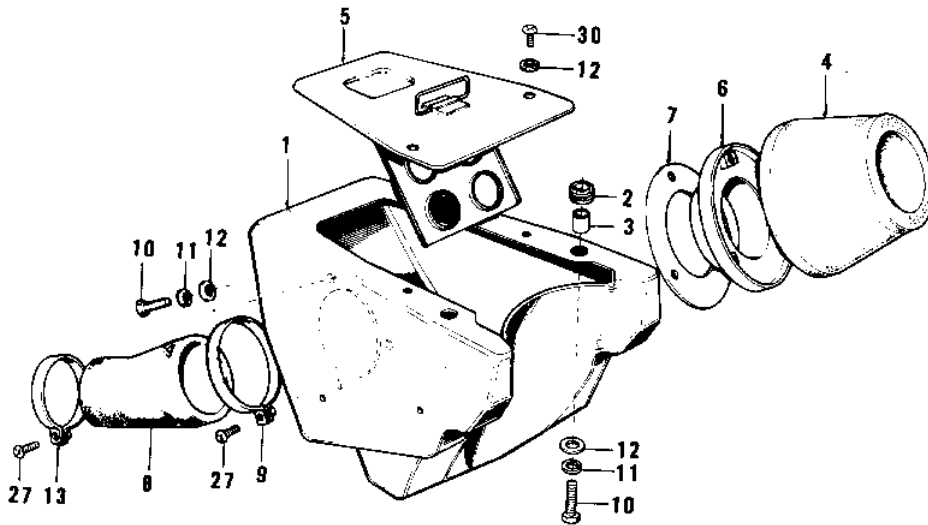

1975 F11-B PARTS DIAGRAM

AIR CLEANER/MUFFLER (73 F11M)

1975 F11-B PARTS LIST

AIR CLEANER/MUFFLER (73 F11M)

ITEM NAME	PART NUMBER	QUANTITY
BODY,AIR CLEANER (Ref # 1)	11011-026	
DAMPER RUBBER (Ref # 2)	92075-105	
COLLAR (Ref # 3)	92027-153	
ELEMENT,AIR,CLNR (Ref # 4)	11013-039	
CAP ASSY,AIR CLEANER (Ref # 5)	11012-033	
BODY,AIR CLEANER (Ref # 6)	11011-028	
GASKET (Ref # 7)	11017-010	
PIPE (Ref # 8)	11026-007	
CLAMP (Ref # 9)	92037-106	
BOLT-UPSET,6X20 (Ref # 10)	112G0620	
BOLT-UPSET,6X20 (Ref # 10)	112G0620	
WASHER PLAIN 6MM (Ref # 11)	410B0600	
WASHER SPRING 6MM (Ref # 12)	461F0600	
CLAMP (Ref # 13)	92037-107	
MUFFLER ASSY (Ref # 14)	18001-094	
SPRING,MUFFLER (Ref # 15)	18071-006	
BRACKET,MUFFLER (Ref # 16)	18061-041	
BOLT-SMALL-UPSET,8X1 (Ref # 17)	115G0816	
BOLT HEX HEAD 8X16 (Ref # 17)	116B0816	
BOLT-SMALL-UPSET (Ref # 18)	115B0832	
BOLT HEX HEAD 8X32 (Ref # 18)	116B0832	
WASHER SPRING 8MM (Ref # 19)	461F0800	
WASHER PLAIN 8MM (Ref # 20)	411B0800	
NUT,8MM (Ref # 21)	311B0800	
BOLT-UPSET,6X16 (Ref # 22)	112G0616	
BOLT-UPSET,6X16 (Ref # 22)	112G0616	
NUT 6MM (Ref # 23)	311B0600	
WASHER PLAIN 6MM (Ref # 24)	411B0600	
BOLT-UPSET,6X12 (Ref # 25)	112G0612	

1975 F11-B PARTS LIST

AIR CLEANER/MUFFLER (73 F11M)

ITEM NAME	PART NUMBER	QUANTITY
BOLT-UPSET,6X12 (Ref # 25)	112G0612	
WASHER SPRING 6MM (Ref # 26)	461F0600	
SCREW PAN HEAD 5X30 (Ref # 27)	220B0530	
BAFFLE TUBE (Ref # 28)	18033-072	
BRACKET,MUFFLER (Ref # 29)	18024-019	
SCREW PAN HEAD 6X10 (Ref # 30)	220B0610	