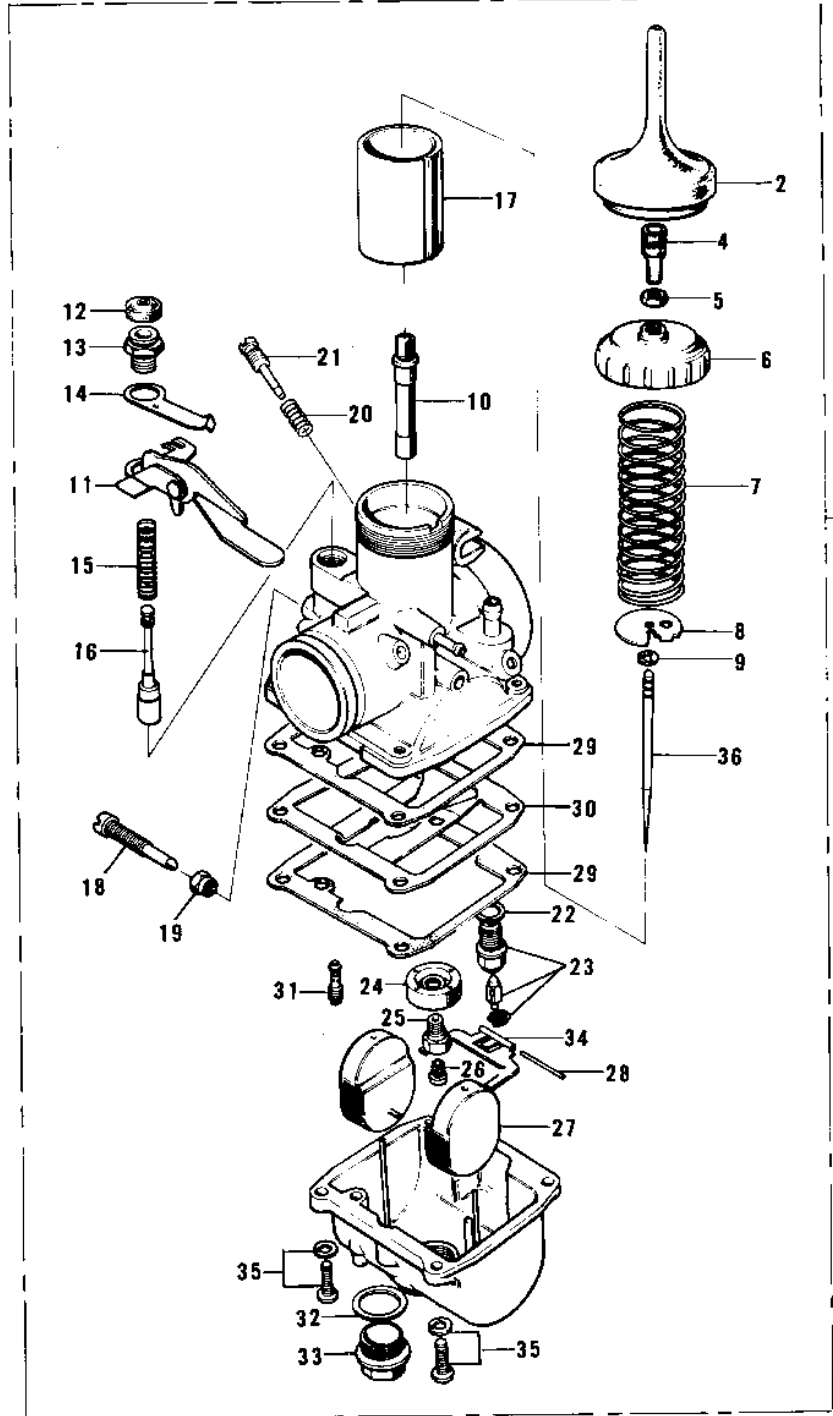

1975 F11-B PARTS DIAGRAM

CARBURETOR (73 F11M)

1975 F11-B PARTS LIST

CARBURETOR ('73 F11M)

ITEM NAME	PART NUMBER	QUANTITY
CARBURETOR ASSY (Ref # 1)	16001-176	
CAP,CABLE ADJUSTER (Ref # 2)	16036-011	
CIRCLIP (Ref # 3)	92036-018	
CABLE ADJUSTER (Ref # 4)	16002-011	
SPRING THROTTLE VALV (Ref # 5)	16006-006	
CAP-MIXING CHAMBER (Ref # 6)	16004-022	
SPRING-THROTTLE VALV (Ref # 7)	16006-016	
SEAT-SPRING-CARB (Ref # 8)	16007-022	
CIRCLIP (Ref # 9)	16008-010	
NEEDLE JET O-6 (Ref # 10)	16017-067	
UNAVAILABLE IN PRICE BOOK (Ref # 11)	16063-00	
CAP,STARTER PLUNGER (Ref # 12)	16036-012	
CAP,PLUNGER (Ref # 13)	16012-016	
SPRING,STATER LEVER (Ref # 14)	16013-009	
SPRING,STARTER PLUG (Ref # 15)	16013-008	
PLUNGER (Ref # 16)	16016-011	
VALVE,TROTTLE CA2.5 (Ref # 17)	16025-056	
SCREW,THROTTLE ADJUST (Ref # 18)	16021-022	
NUT,CABLE ADJUST LOCK (Ref # 19)	16003-009	
SPRING-THR STOP SCREW (Ref # 20)	16022-007	
SCREW (Ref # 21)	16014-006	
WASHER FLOAT VALVE SEAT (Ref # 22)	16029-004	
FLOAT VALVE ASSY (Ref # 23)	16030-020	
RING (Ref # 24)	16065-024	
HOLDER,MAIN JET (Ref # 25)	16065-025	
MAIN JET NO 130R (Ref # 26)	92063-057	
MAIN JET NO 125R (Ref # 26)	92063-055	
JET-MAIN,#A127.5 (Ref # 26)	92063-1100	
JET-MAIN NO 132.5R (Ref # 26)	92063-103	

1975 F11-B PARTS LIST

CARBURETOR (73 F11M)

ITEM NAME	PART NUMBER	QUANTITY
MAIN JET NO 135R (Ref # 26)	92063-104	
FLOAT (Ref # 27)	16031-1062	
FLOAT PIN (Ref # 28)	16032-003	
GASKET (Ref # 29)	16019-022	
PLATE (Ref # 30)	16038-010	
PILOT JET #30 IS (Ref # 31)	92064-027	
WASHER-MAIN JET COVE (Ref # 32)	16034-003	
COVER,MAIN SET (Ref # 33)	16049-004	
ARM,FLOAT (Ref # 34)	16055-004	
SCREW, FLOAT CHAMBER (Ref # 35)	16033-017	
JET NEEDLE 6FL14 (Ref # 36)	16009-058	