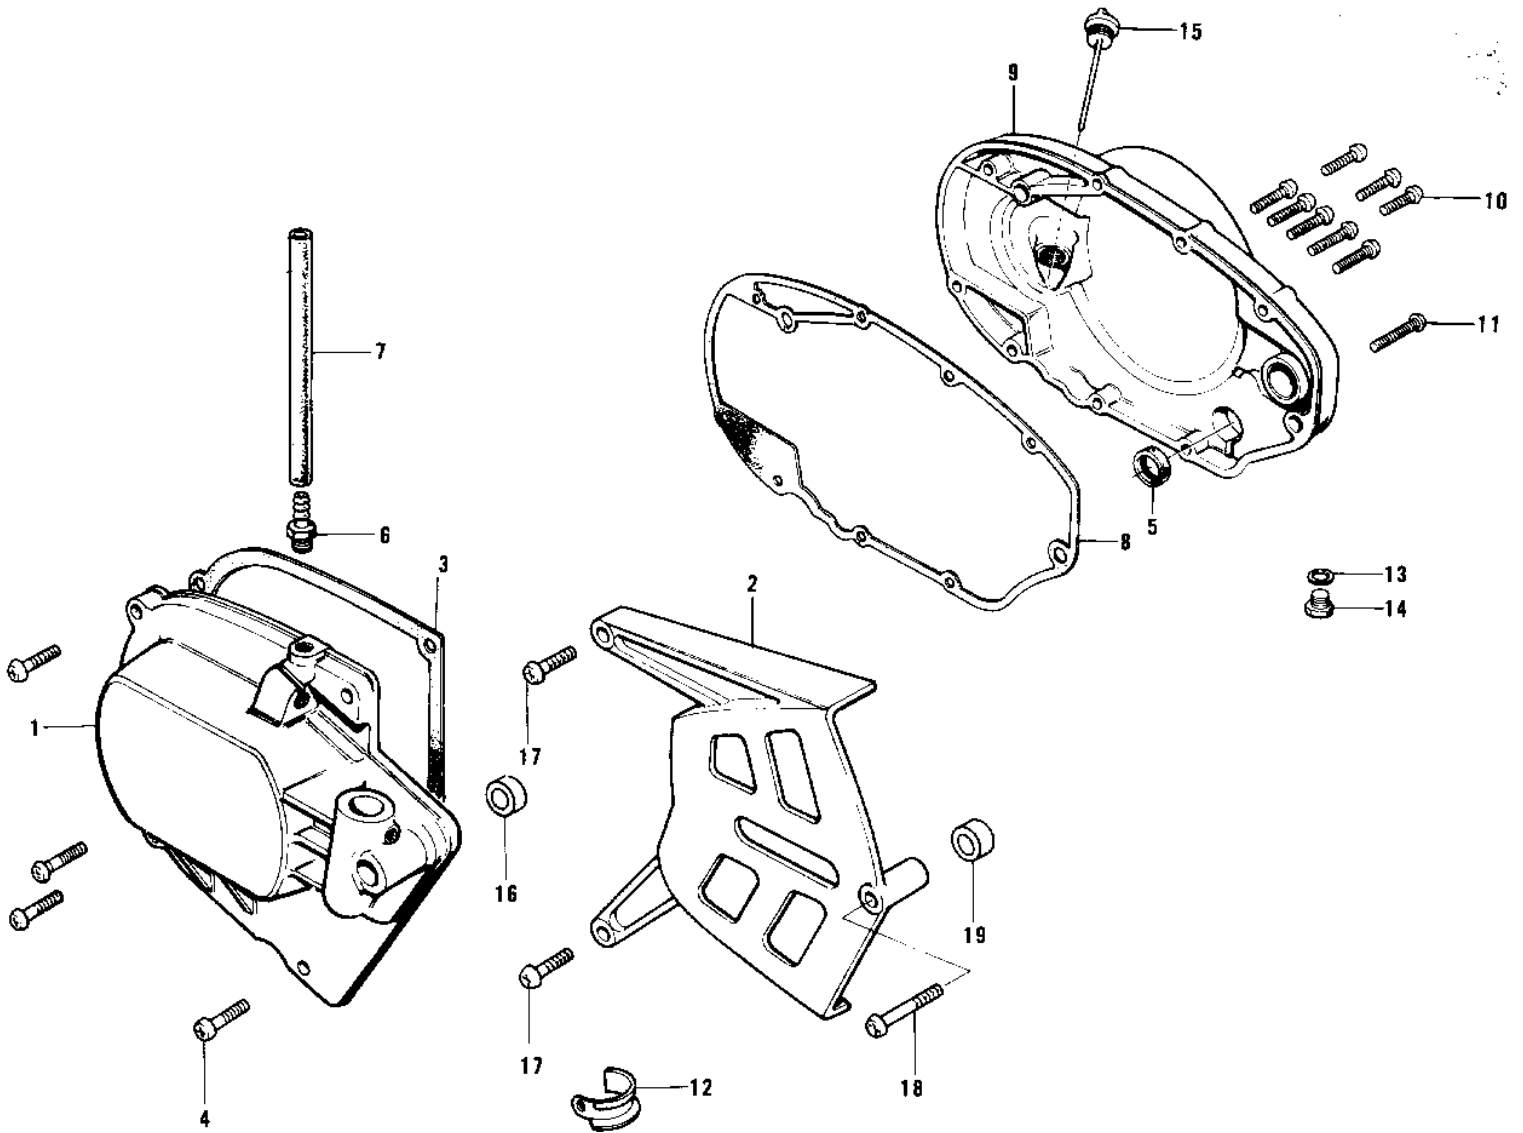

1975 F11-B PARTS DIAGRAM

ENGINE COVERS (73 F11M)

1975 F11-B PARTS LIST

ENGINE COVERS (73 F11M)

ITEM NAME	PART NUMBER	QUANTITY
COVER,L.H ENGINE,BLK (Ref # 1)	14031-064-21	
COVER,ENGINE SPROCKE (Ref # 2)	14025-003-21	
GASKET-L.H ENGINE CO (Ref # 3)	14045-013	
SCREW PAN HEAD 6X25 (Ref # 4)	220B0625	
OIL SEAL (Ref # 5)	92054-004	
NIPPLE,BREATHER (Ref # 6)	92005-006	
PIPE OIL TANK (Ref # 7)	92059-002	
GASKET-R.H ENGINE CO (Ref # 8)	14046-022	
COVER,R.H ENGINE,BLK (Ref # 9)	14032-086-21	
SCREW PAN HEAD 6X35 (Ref # 10)	220B0635	
SCREW PAN HEAD 6X45 (Ref # 11)	220B0645	
CLIP WIRING HARNESS (Ref # 12)	35024-002	
GASKET CHECK VALVE (Ref # 13)	92065-058	
PLUG OIL DRAIN (Ref # 14)	92067-001	
FILLER,OIL (Ref # 15)	16115-018	
DAMPER RUBBER (Ref # 16)	92075-205	
SCREW PAN HEAD 6X30 (Ref # 17)	220B0630	
SCREW PAN HEAD 6X40 (Ref # 18)	220B0640	
COLLAR (Ref # 19)	92027-103	