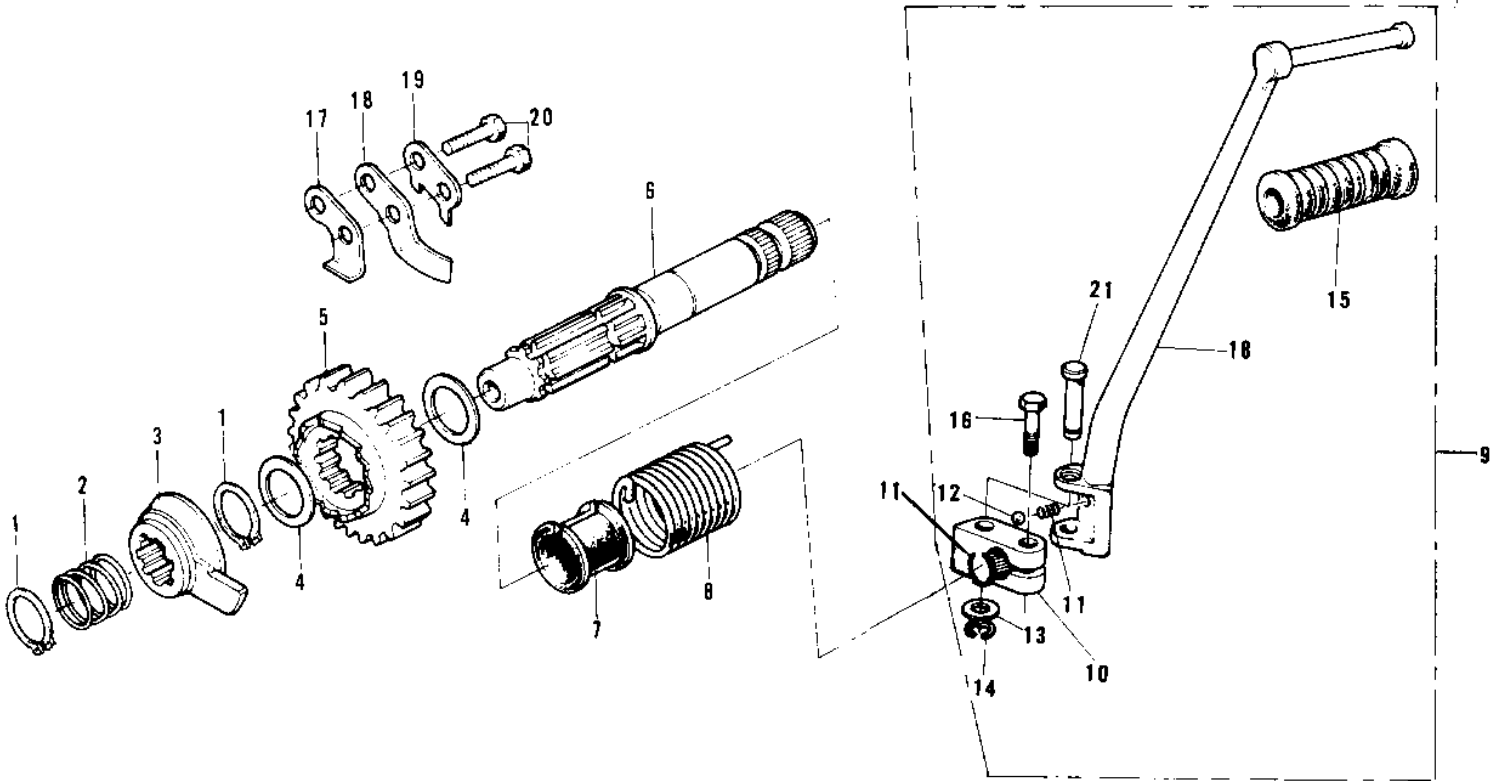

1975 F11-B PARTS DIAGRAM

KICKSTARTER MECHANISM (73 F11M)

1975 F11-B PARTS LIST

KICKSTARTER MECHANISM (73 F11M)

ITEM NAME	PART NUMBER	QUANTITY
CIRCLIP (Ref # 1)	92033-026	
SPRING (Ref # 2)	92081-097	
RATCHET (Ref # 3)	13078-005	
WASHER-PLAIN 25MM (Ref # 4)	92022-159	
GEAR-KICKSTARTER (Ref # 5)	13068-025	
SHAFT,KICKSTARTER (Ref # 6)	13066-030	
GUIDE,KICK SPRING (Ref # 7)	13070-006	
SPRING-KICKSTARTER (Ref # 8)	92082-003	
PEDAL,KICKSTARTER (Ref # 9)	13058-049	
BOSS-KICK PEDAL (Ref # 10)	13061-010	
SPRING KICK PEDAL (Ref # 11)	92081-020	
BALL STEEL 1/4' (Ref # 12)	600A0800	
WASHER PLAIN 8MM (Ref # 13)	410B0800	
CIRCLIP 5MM (Ref # 14)	482K5000	
RUBBER KICK PEDAL (Ref # 15)	13063-004	
BOLT-KICK PEDAL (Ref # 16)	92001-110	
STOPPER-KICKSTARTER (Ref # 17)	13072-011	
GUIDE-KICKSTARTER (Ref # 18)	13206-007	
WASHER-LOCK (Ref # 19)	92024-036	
BOLT-UPSET,6X16 (Ref # 20)	112G0616	
BOLT-UPSET,6X16 (Ref # 20)	112G0616	
PIN-KICK PEDAL (Ref # 21)	92043-081	