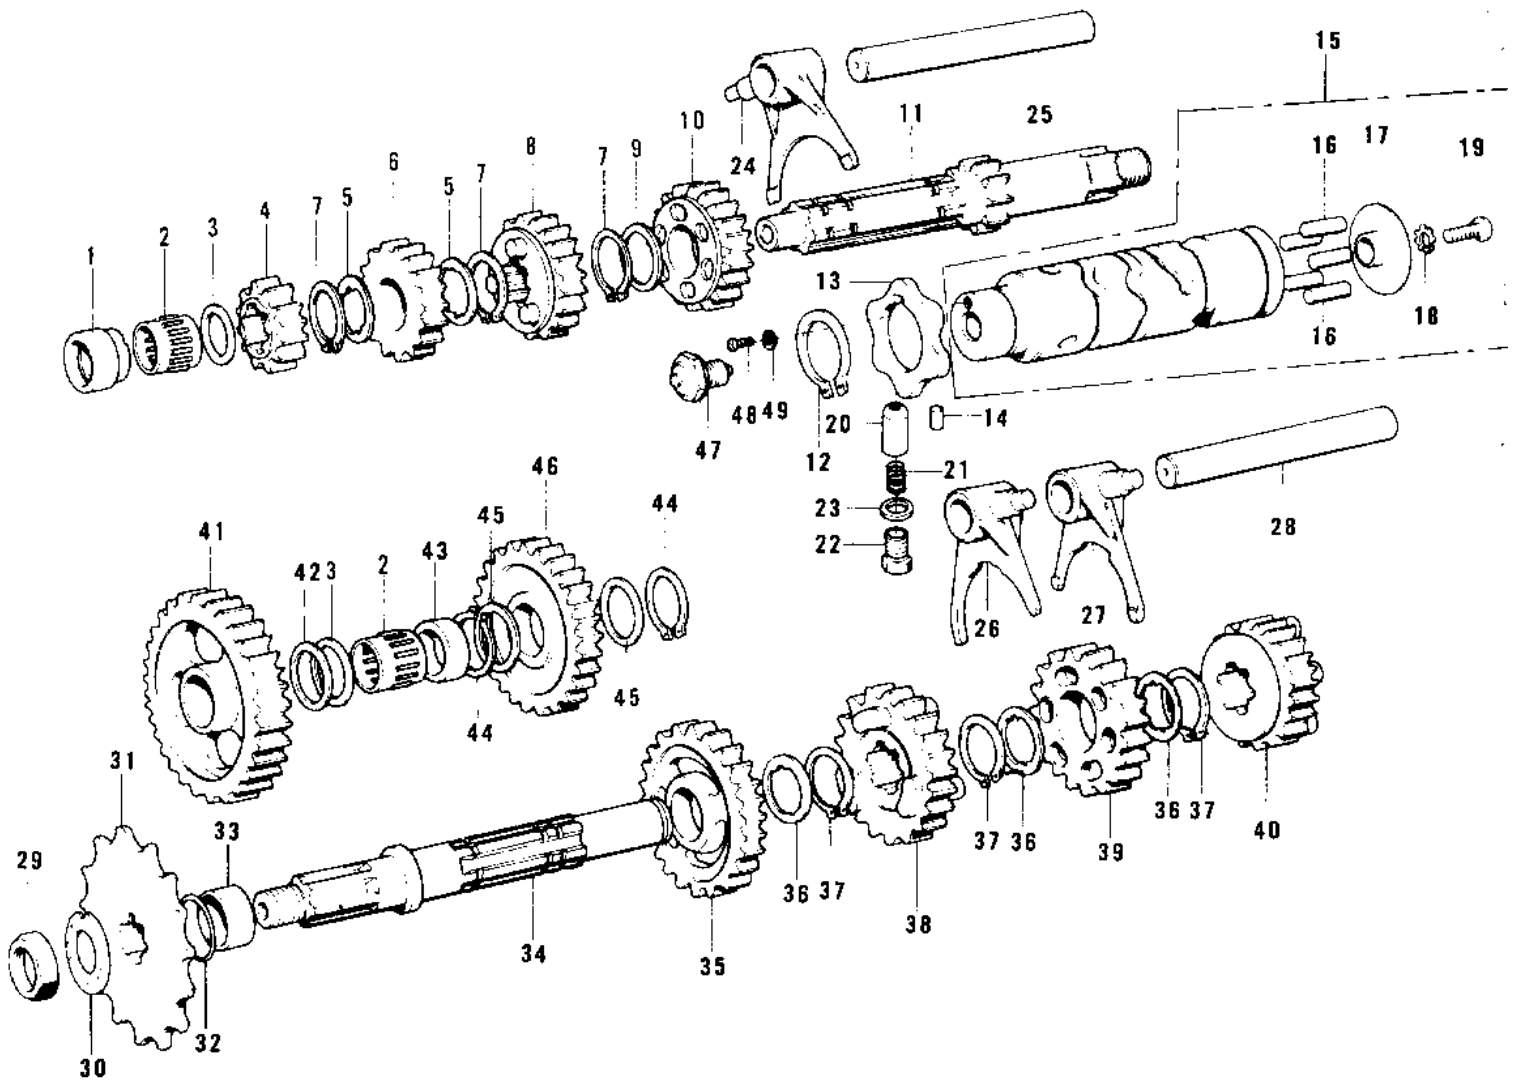

1975 F11-B PARTS DIAGRAM

TRANSMISSION/CHANGE DRUM (73 F11M)

1975 F11-B PARTS LIST

TRANSMISSION/CHANGE DRUM ('73 F11M)

ITEM NAME	PART NUMBER	QUANTITY
BUSHING (Ref # 1)	92028-109	
BEARING-NEEDLE (Ref # 2)	92046-1184	
WASHER 17MM (Ref # 3)	92022-075	
2ND GEAR-DRIVE SHAFT (Ref # 4)	13130-029	
WASHER-LOCK (Ref # 5)	92024-039	
TOP GEAR,DRIVE SHAFT (Ref # 6)	13136-043	
CIRCLIP (Ref # 7)	92033-025	
3RD GEAR,DRIVE SHAFT (Ref # 8)	13132-032	
WASHER-PLAIN (Ref # 9)	92022-198	
4TH GEAR,DRIVE SHAFT (Ref # 10)	13134-017	
SHAFT,DRIVE (Ref # 11)	13127-040	
CIRCLIP,30MM (Ref # 12)	480J3000	
CAM-CHANGE DRUM (Ref # 13)	13145-1058	
PIN-DOWEL,4X6 (Ref # 14)	610A0406	
DRUM ASSY-GEAR CHANGE (Ref # 15)	13239-012	
PIN GEAR CHANGE DRUM (Ref # 16)	92042-014	
PLATE CHANGE DRUM PIN (Ref # 17)	13142-008	
WASHER LOCK 6MM (Ref # 18)	464H0600	
SCREW PAN HEAD 6X12 (Ref # 19)	220B0612	
PIN-NEUTRAL POSITION (Ref # 20)	92043-076	
SPRING (Ref # 21)	92081-112	
BOLT (Ref # 22)	92001-106	
GASKET (Ref # 23)	92065-090	
FORK-SELECTOR,4TH&TOP (Ref # 24)	13140-044	
ROD-SHIFT,LONG (Ref # 25)	13209-007	
FORK-SELECTOR,2ND&3RD (Ref # 26)	13140-043	
FORK-SELECTOR,LOW (Ref # 27)	13140-042	
ROD-SHIFT,LONG (Ref # 28)	13209-007	
NUT 18MM (Ref # 29)	92015-019	