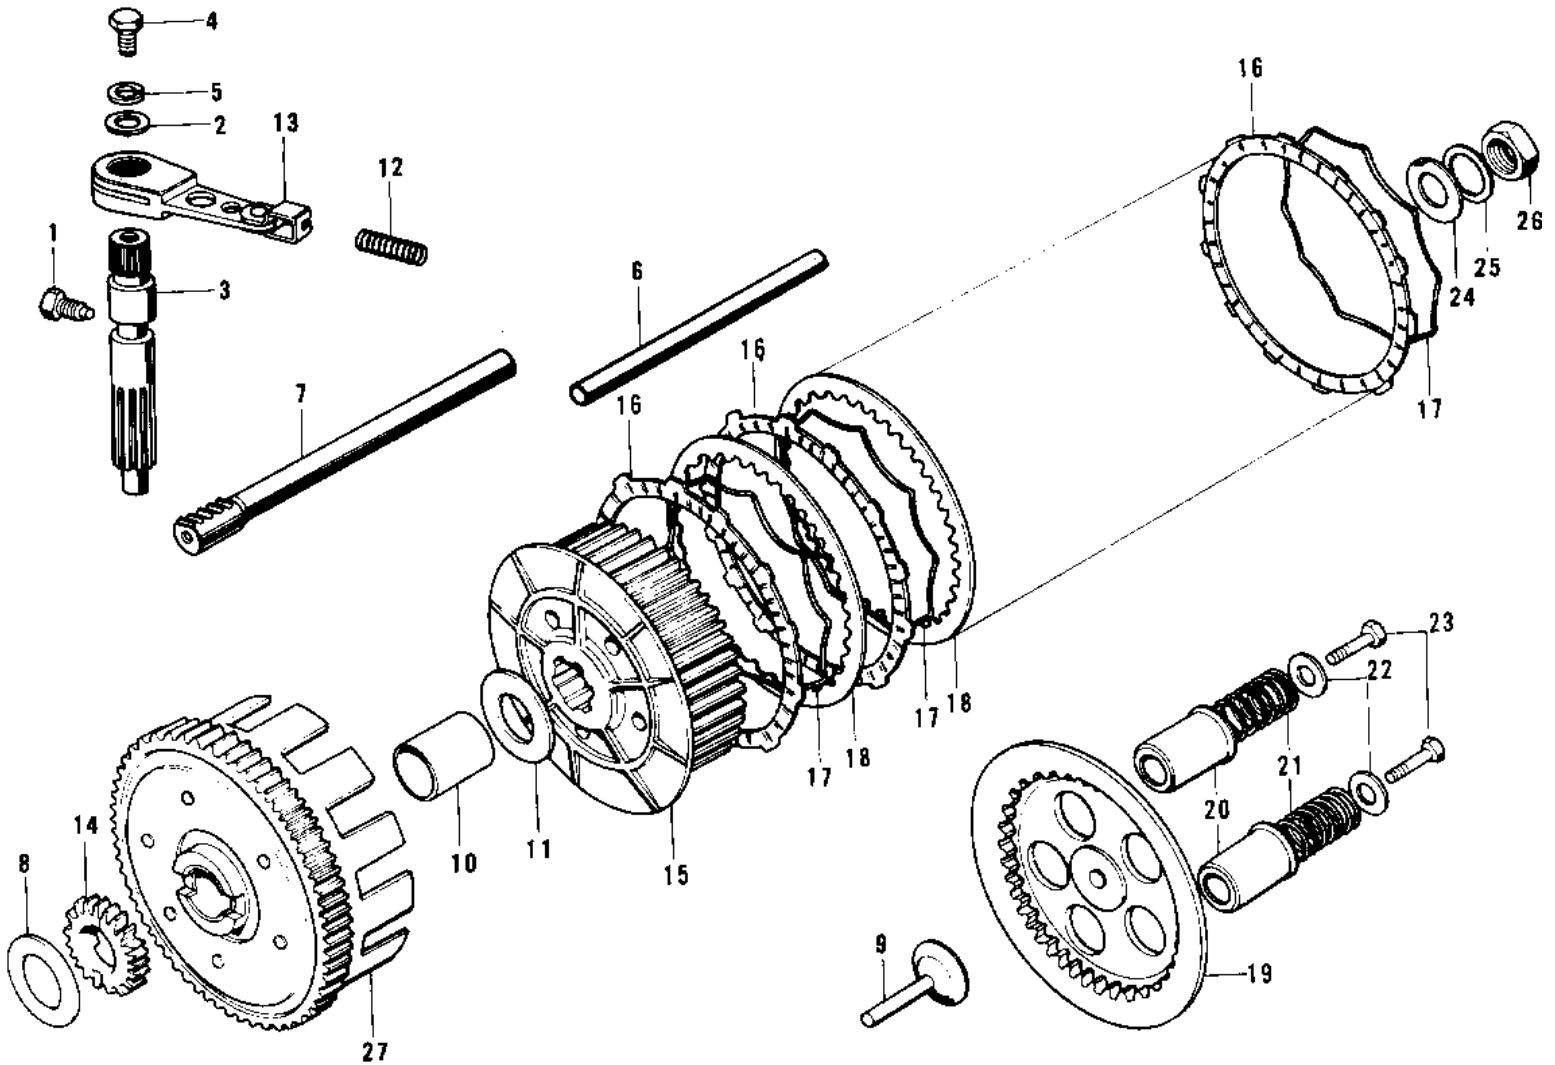

1975 F11-B PARTS DIAGRAM

CLUTCH (73 F11M)

1975 F11-B PARTS LIST

CLUTCH (73 F11M)

ITEM NAME	PART NUMBER	QUANTITY
BOLT (Ref # 1)	92001-129	
WASHER-PLAIN (Ref # 2)	92022-193	
SHAFT,CLUTCH RELEASE (Ref # 3)	13106-005	
BOLT-UPSET,6X12 (Ref # 4)	112G0612	
BOLT-UPSET,6X12 (Ref # 4)	112G0612	
WASHER SPRING 6MM (Ref # 5)	461F0600	
ROD-CLUTCH PUSH,LONG (Ref # 6)	13116-017	
ROD,CLUTCH PUSH (Ref # 7)	13116-024	
WASHER-CLUTCH THRUST (Ref # 8)	92022-168	
PUSHER-CLTCH SPRG PL (Ref # 9)	13116-020	
BUSHING (Ref # 10)	92028-105	
WASHER-PLAIN,20MM (Ref # 11)	92022-189	
SPRING-CLUTCH RELEAS (Ref # 12)	92081-069	
LEVER,CLUTCH RELEASE (Ref # 13)	13102-016	
PINION-KICKSTARTER (Ref # 14)	13075-008	
HUB-CLUTCH (Ref # 15)	13087-029	
PLATE,CLUTCH FRICTIO (Ref # 16)	13088-031	
RING-CLUTCH STEEL (Ref # 17)	13229-003	
PLATE CLUTCH STEEL (Ref # 18)	13089-013	
PLATE-CLUTCH SPRING (Ref # 19)	13187-005	
GUIDE CLUTCH SPRING (Ref # 20)	13092-005	
SPRING-CLUTCH (Ref # 21)	92081-083	
HOLDER CL SPG6.5X20X (Ref # 22)	13091-009	
BOLT-UPSET (Ref # 23)	112G0618	
BOLT-UPSET (Ref # 23)	112G0618	
WASHER-PLAIN (Ref # 24)	92022-229	
WASHER-LOCK,14MM (Ref # 25)	463G1400	
NUT,14MM (Ref # 26)	314B1400	
HOUSING-CLUTCH (Ref # 27)	13095-031	