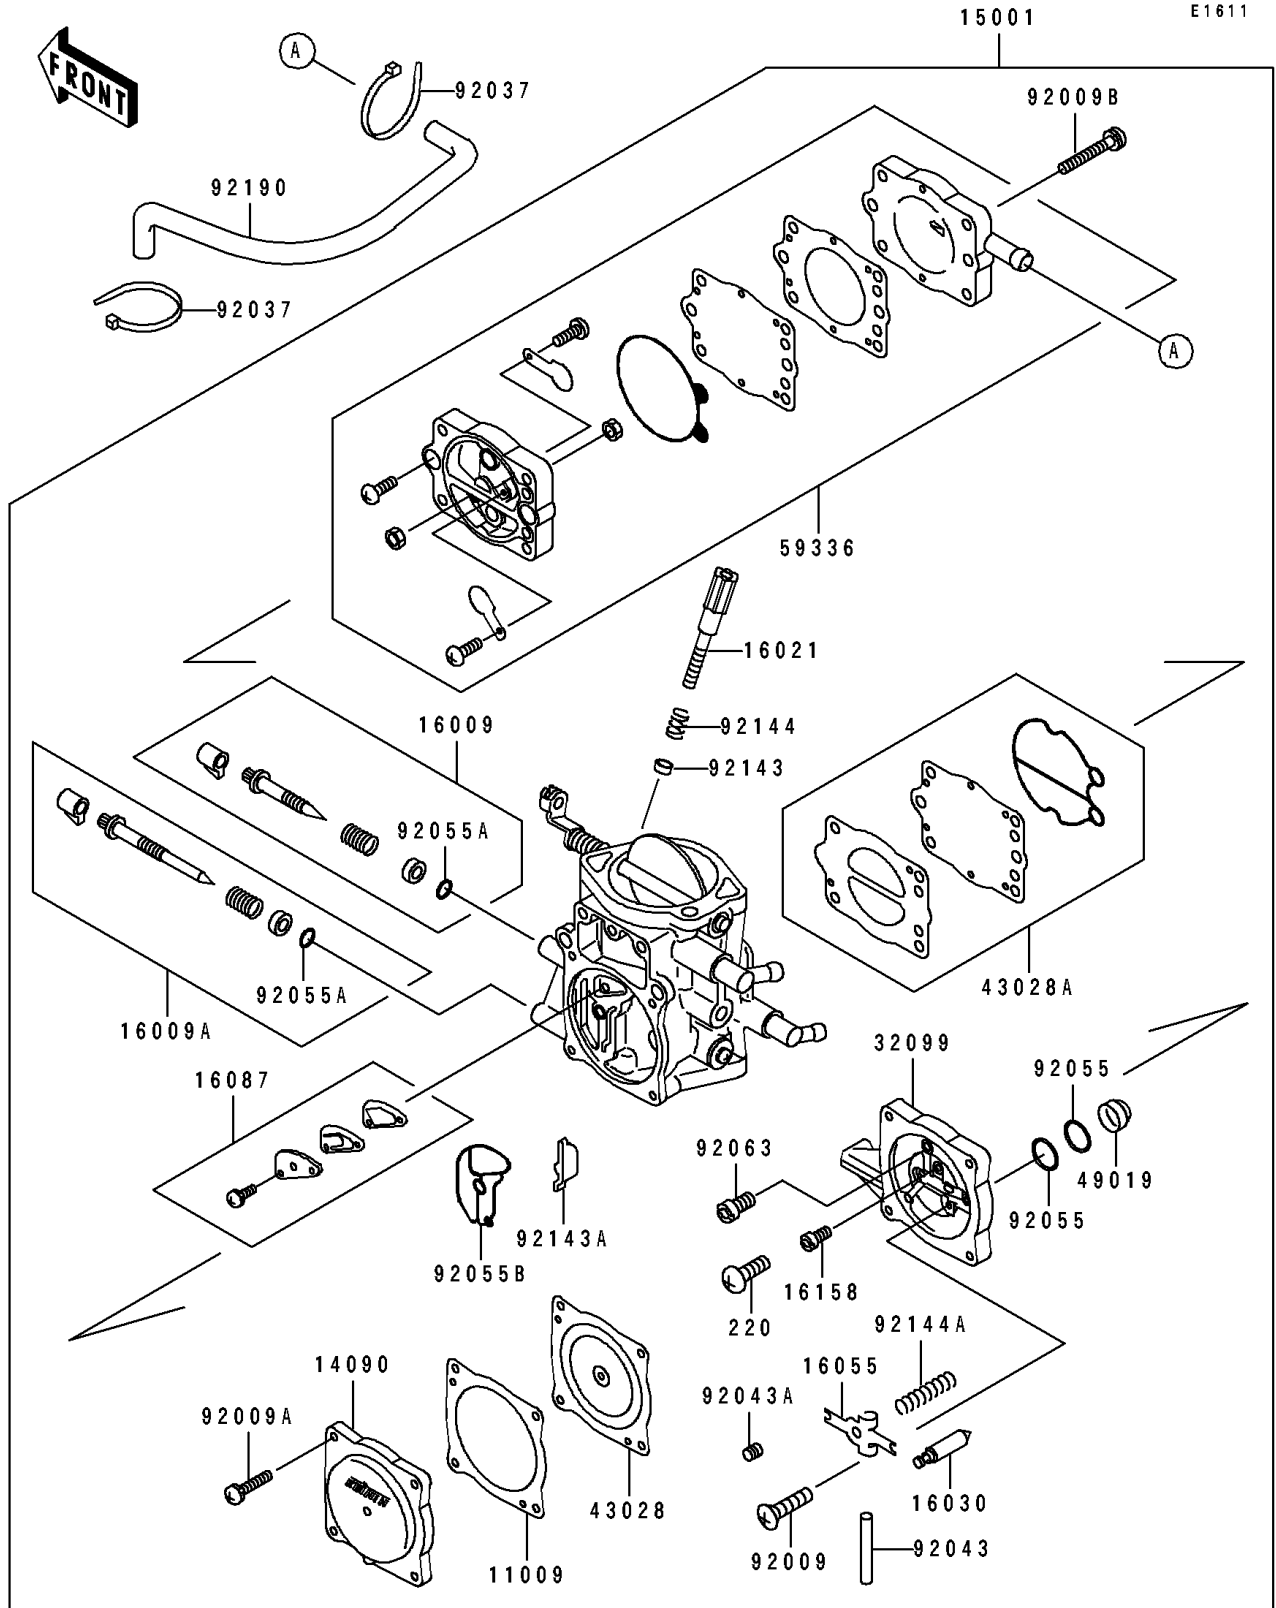

# 1993 650 SX PARTS DIAGRAM

Carburetor

## Carburetor

ITEM NAME	PART NUMBER	QUANTITY
GASKET,DIAPHRAGM (Ref # 11009)	11009-3730	1
COVER,DIAPHRAGM (Ref # 14090)	14090-3702	1
CARBURETOR-ASSY (Ref # 15001)	15001-3758	1
NEEDLE-JET,MAIN (Ref # 16009)	16009-3711	1
NEEDLE-JET,SLOW (Ref # 16009A)	16009-3712	1
SCREW-THROTTLE STOP (Ref # 16021)	16021-3702	1
VALVE-FLOAT (Ref # 16030)	16030-3701	1
ARM-FLOAT (Ref # 16055)	16055-3701	1
VALVE-CHECK (Ref # 16087)	16087-3703	1
JET-SLOW (Ref # 16158)	16158-3705	1
CASE,CARBURETOR (Ref # 32099)	32099-3754	1
DIAPHRAGM,CARBURETOR (Ref # 43028)	43028-3704	1
DIAPHRAGM,PUMP (Ref # 43028A)	43028-3706	1
FILTER-FUEL,STRAINER (Ref # 49019)	49019-3707	1
CASE-PUMP (Ref # 59336)	59336-3709	1
SCREW,3X6 (Ref # 92009)	92009-3712	1
SCREW,4X18 (Ref # 92009A)	92009-3782	4
SCREW,5X28 (Ref # 92009B)	92009-3783	4
CLAMP (Ref # 92037)	92037-1173	2
PIN,FLOAT (Ref # 92043)	92043-1209	1
PIN,THROTTLE STOP SCREW (Ref # 92043A)	92043-3712	1
RING-O (Ref # 92055)	92055-1246	2
RING-O,ADJUST SCREW (Ref # 92055A)	92055-3713	2
RING-O (Ref # 92055B)	92055-3734	1
JET-MAIN,#140 (Ref # 92063)	92063-3701	1
COLLAR,THROTTLE STOP SCREW (Ref # 92143)	92143-3709	1
COLLAR (Ref # 92143A)	92143-3727	1
SPRING,THROTTLE STOP SCREW (Ref # 92144)	92144-3706	1
SPRING,FLOAT ARM (Ref # 92144A)	92144-3733	1

# 1993 650 SX PARTS LIST

## Carburetor

ITEM NAME	PART NUMBER	QUANTITY
TUBE,PULSE (Ref # 92190)	92190-3730	1
SCREW-PAN-CROS (Ref # 220)	220D0408	1