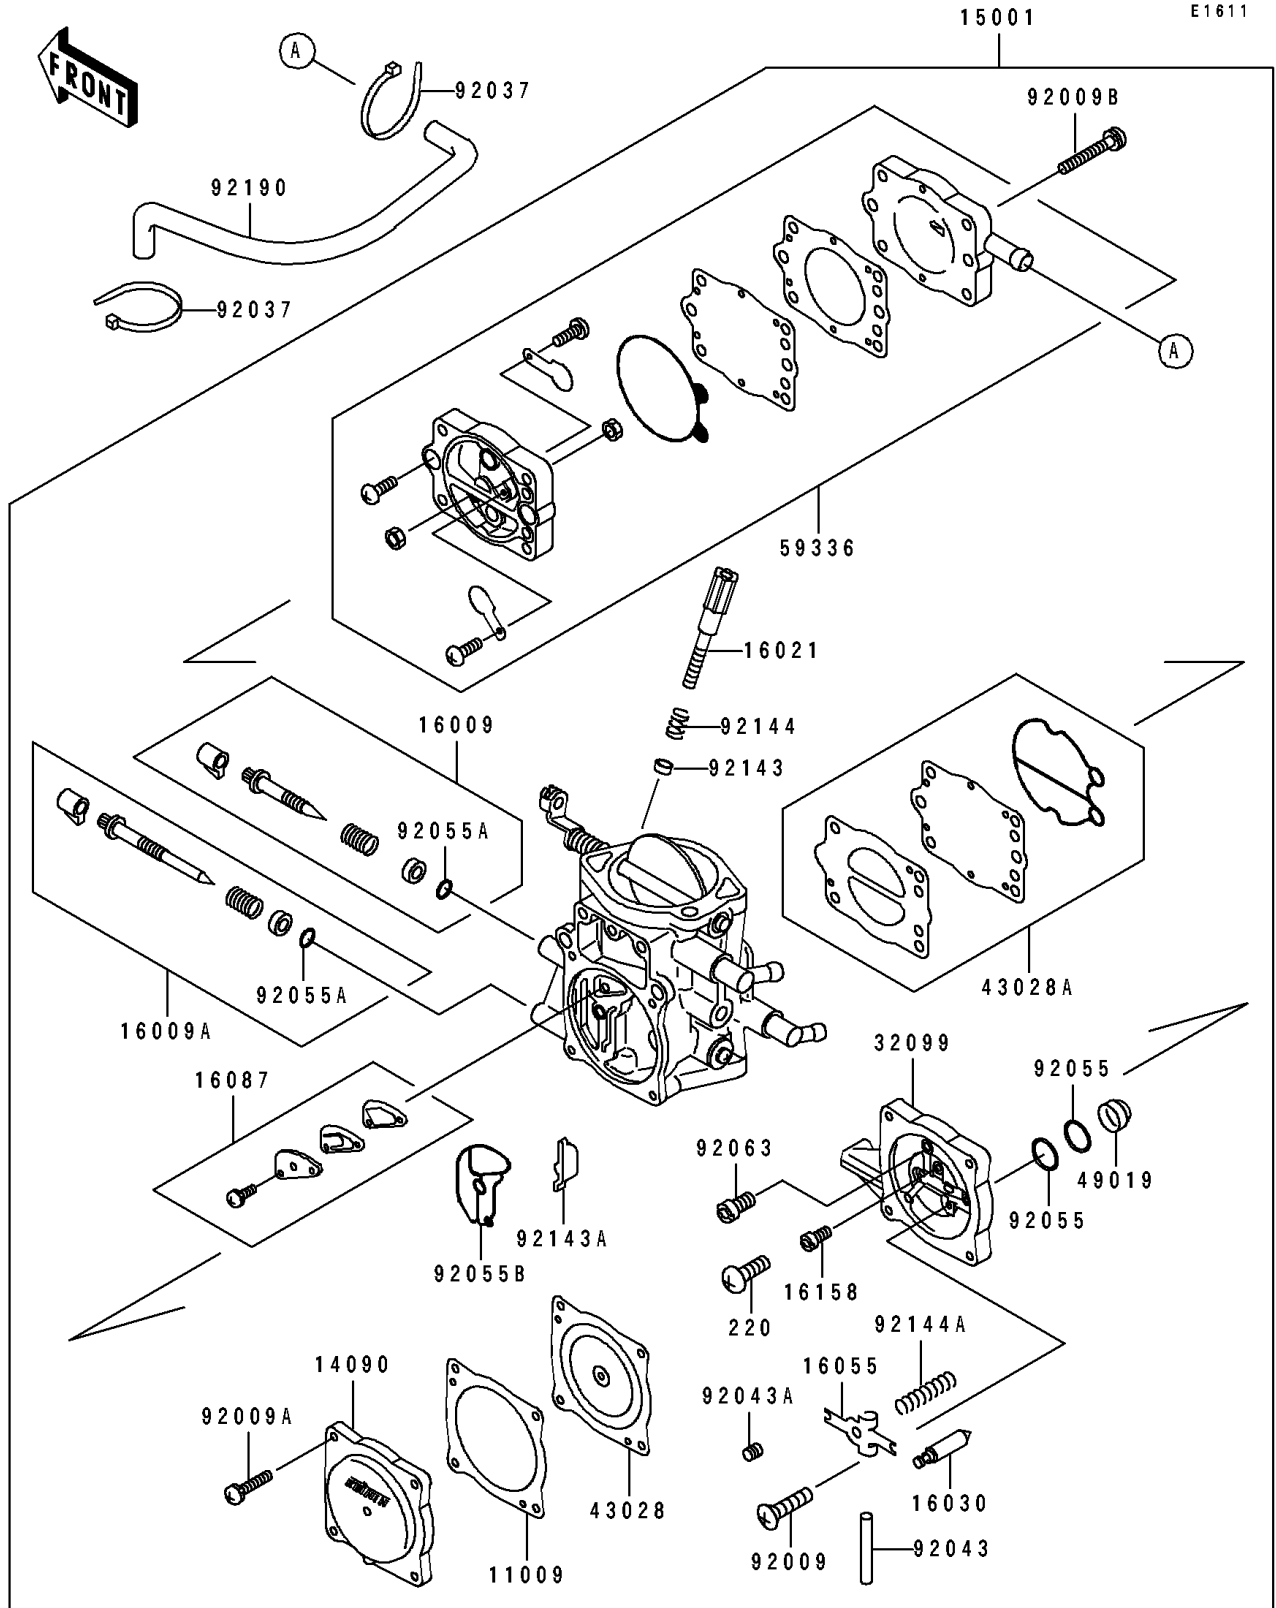

1992 650 SX PARTS DIAGRAM

Carburetor

1992 650 SX PARTS LIST

Carburetor

ITEM NAME	PART NUMBER	QUANTITY
GASKET,DIAPHRAGM (Ref # 11009)	11009-3730	1
COVER,DIAPHRAGM (Ref # 14090)	14090-3702	1
CARBURETOR-ASSY (Ref # 15001)	15001-3758	1
NEEDLE-JET,MAIN (Ref # 16009)	16009-3711	1
NEEDLE-JET,SLOW (Ref # 16009A)	16009-3712	1
SCREW-THROTTLE STOP (Ref # 16021)	16021-3702	1
VALVE-FLOAT (Ref # 16030)	16030-3701	1
ARM-FLOAT (Ref # 16055)	16055-3701	1
VALVE-CHECK (Ref # 16087)	16087-3703	1
JET-SLOW (Ref # 16158)	16158-3705	1
CASE,CARBURETOR (Ref # 32099)	32099-3754	1
DIAPHRAGM,CARBURETOR (Ref # 43028)	43028-3704	1
DIAPHRAGM,PUMP (Ref # 43028A)	43028-3706	1
FILTER-FUEL,STRAINER (Ref # 49019)	49019-3707	1
CASE-PUMP (Ref # 59336)	59336-3709	1
SCREW,3X6 (Ref # 92009)	92009-3712	1
SCREW,4X18 (Ref # 92009A)	92009-3782	4
SCREW,5X28 (Ref # 92009B)	92009-3783	4
CLAMP (Ref # 92037)	92037-1173	2
PIN,FLOAT (Ref # 92043)	92043-1209	1
PIN,THROTTLE STOP SCREW (Ref # 92043A)	92043-3712	1
RING-O (Ref # 92055)	92055-1246	2
RING-O,ADJUST SCREW (Ref # 92055A)	92055-3713	2
RING-O (Ref # 92055B)	92055-3734	1
JET-MAIN,#140 (Ref # 92063)	92063-3701	1
COLLAR,THROTTLE STOP SCREW (Ref # 92143)	92143-3709	1
COLLAR (Ref # 92143A)	92143-3727	1
SPRING,THROTTLE STOP SCREW (Ref # 92144)	92144-3706	1
SPRING,FLOAT ARM (Ref # 92144A)	92144-3733	1

1992 650 SX PARTS LIST

Carburetor

ITEM NAME	PART NUMBER	QUANTITY
TUBE,PULSE (Ref # 92190)	92190-3730	1
SCREW-PAN-CROS (Ref # 220)	220D0408	1