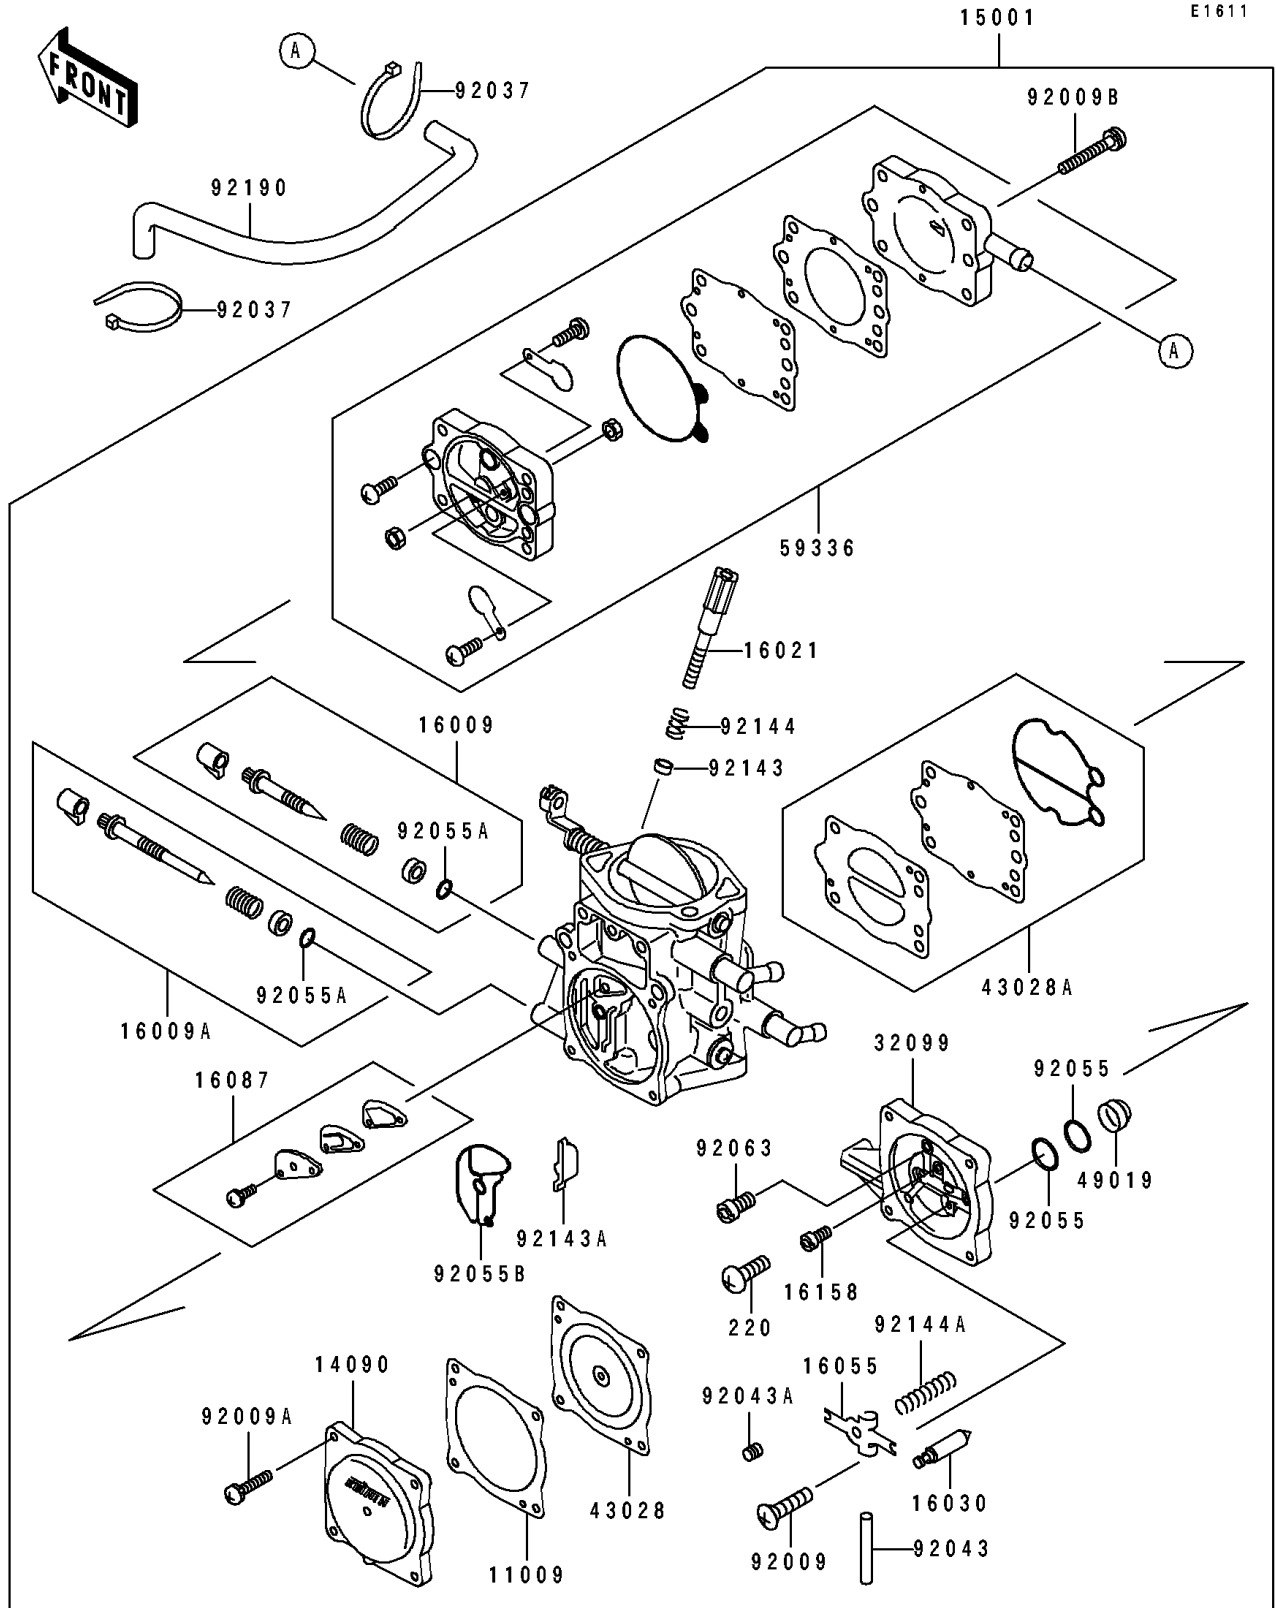

1991 650 SX PARTS DIAGRAM

Carburetor

1991 650 SX PARTS LIST

Carburetor

ITEM NAME	PART NUMBER	QUANTITY
GASKET,DIAPHRAGM (Ref # 11009)	11009-3730	1
COVER,DIAPHRAGM (Ref # 14090)	14090-3702	1
CARBURETOR-ASSY (Ref # 15001)	15001-3758	1
NEEDLE-JET,MAIN (Ref # 16009)	16009-3711	1
NEEDLE-JET,SLOW (Ref # 16009A)	16009-3712	1
SCREW-THROTTLE STOP (Ref # 16021)	16021-3702	1
VALVE-FLOAT (Ref # 16030)	16030-3701	1
ARM-FLOAT (Ref # 16055)	16055-3701	1
VALVE-CHECK (Ref # 16087)	16087-3703	1
JET-SLOW (Ref # 16158)	16158-3705	1
CASE,CARBURETOR (Ref # 32099)	32099-3754	1
DIAPHRAGM,CARBURETOR (Ref # 43028)	43028-3704	1
DIAPHRAGM,PUMP (Ref # 43028A)	43028-3706	1
FILTER-FUEL,STRAINER (Ref # 49019)	49019-3707	1
CASE-PUMP (Ref # 59336)	59336-3709	1
SCREW,3X6 (Ref # 92009)	92009-3712	1
SCREW,4X18 (Ref # 92009A)	92009-3782	4
SCREW,5X28 (Ref # 92009B)	92009-3783	4
CLAMP (Ref # 92037)	92037-1173	2
PIN,FLOAT (Ref # 92043)	92043-1209	1
PIN,THROTTLE STOP SCREW (Ref # 92043A)	92043-3712	1
RING-O (Ref # 92055)	92055-1246	2
RING-O,ADJUST SCREW (Ref # 92055A)	92055-3713	2
RING-O (Ref # 92055B)	92055-3734	1
JET-MAIN,#140 (Ref # 92063)	92063-3701	1
COLLAR,THROTTLE STOP SCREW (Ref # 92143)	92143-3709	1
COLLAR (Ref # 92143A)	92143-3727	1
SPRING,THROTTLE STOP SCREW (Ref # 92144)	92144-3706	1
SPRING,FLOAT ARM (Ref # 92144A)	92144-3733	1

1991 650 SX PARTS LIST

Carburetor

ITEM NAME	PART NUMBER	QUANTITY
TUBE,PULSE (Ref # 92190)	92190-3730	1
SCREW-PAN-CROS (Ref # 220)	220D0408	1