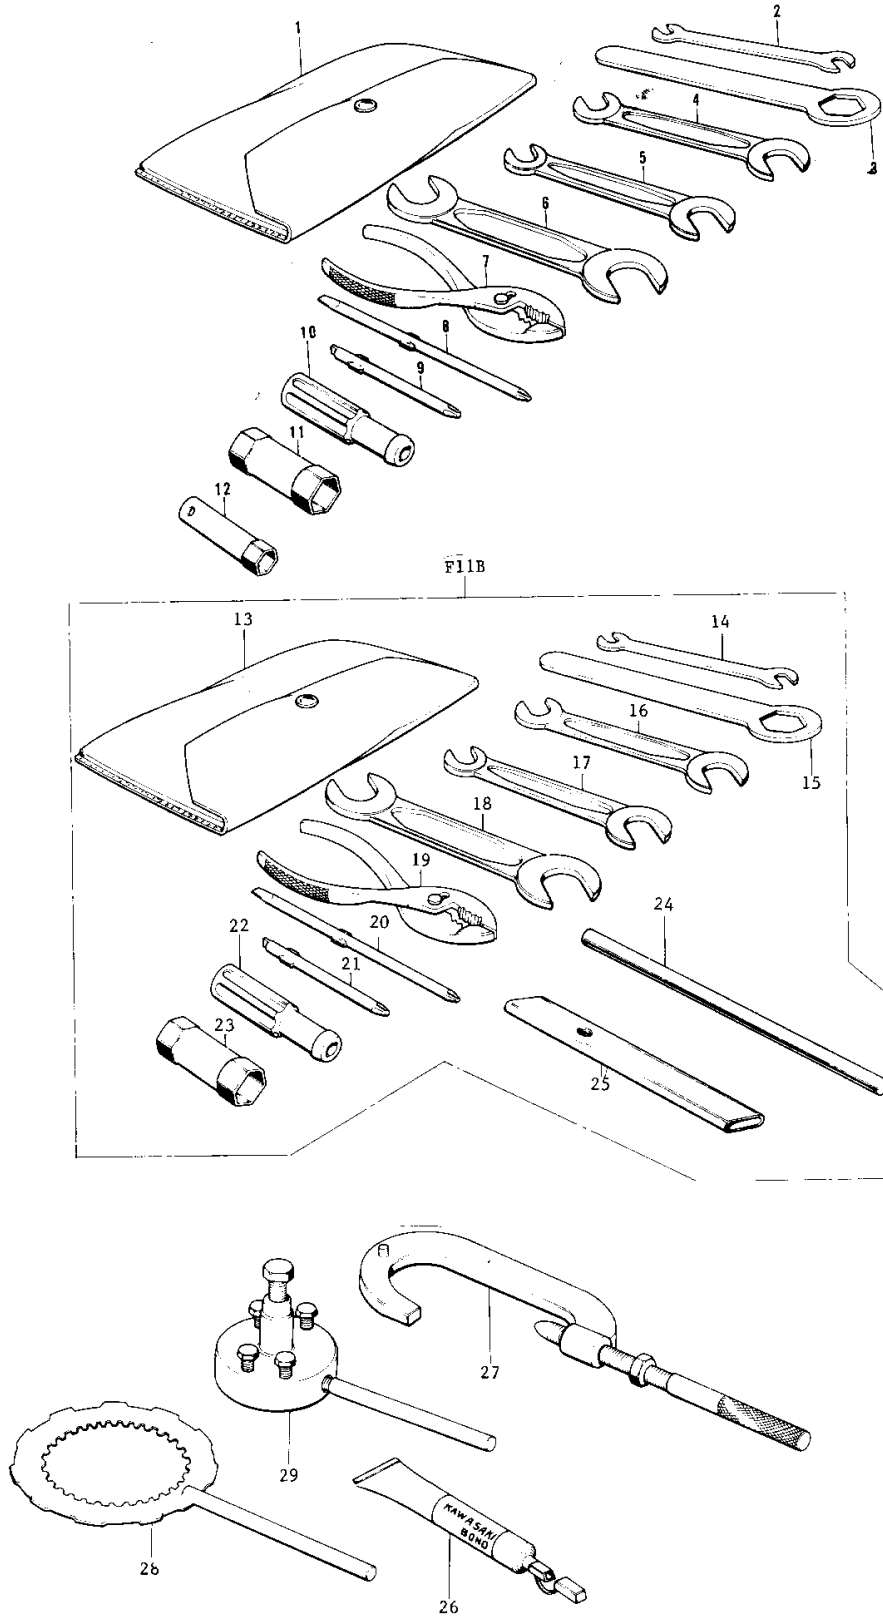

1975 F11-B PARTS DIAGRAM

OWNER TOOLS/SPECIAL SERVICE TOOLS

1975 F11-B PARTS LIST

OWNER TOOLS/SPECIAL SERVICE TOOLS

ITEM NAME	PART NUMBER	QUANTITY
UNAVAILABLE IN PRICE BOOK (Ref # 1~12)	56007-020	
BAG,TOOL (Ref # 1)	56008-003	
92108-011 (Canada) (Ref # 2)	92108-004	
92110-1150 (Canada) (Ref # 3)	92109-003	
UNAVAILABLE IN PRICE BOOK (Ref # 4)	960B1013	
*** N.L.A.*** (Canada) (Ref # 5)	960B1014	
*** N.L.A.*** (Canada) (Ref # 6)	960B1719	
UNAVAILABLE IN PRICE BOOK (Ref # 7)	92112-002	
TOOL-DRIVER (Ref # 8)	92107-1052	
SCREW DRIVER #3 PHLI (Ref # 9)	92107-005	
92106-1001 (Canada) (Ref # 10)	92106-002	
92110-012 (Canada) (Ref # 11)	92110-009	
WRENCH BOX 10MM (Ref # 12)	92110-007	
TOOL KIT (Ref # 13~25)	56007-033	
BAG,TOOL (Ref # 13)	56008-008	
TIGHTENER,SPOKE (Ref # 14)	92108-011	
TOOL-WRENCH,BOX END, (Ref # 15)	92110-1147	
WRENCH,OPEN,8X10 (Ref # 16)	92126-001	
WRENCH,OPEN END,12X1 (Ref # 17)	92126-002	
TOOL-WRENCH,OPEN END (Ref # 18)	92110-1153	
92112-003 (Canada) (Ref # 19)	92112-005	
TOOL-DRIVER (Ref # 20)	92107-1052	
SCREW DRIVER #3 PHILIPS (Ref # 21)	92107-005	
92106-1001 (Canada) (Ref # 22)	92106-002	
WRENCH,BOX,17X21 (Ref # 23)	92110-012	
BAR,SPARK PLUG WRENC (Ref # 24)	92111-005	
BAR , WRENCH (Ref # 25)	92111-004	
LIQUID GASKET (Ref # 26)	92104-002	
57001-1243 (Canada) (Ref # 27)	56019-040	