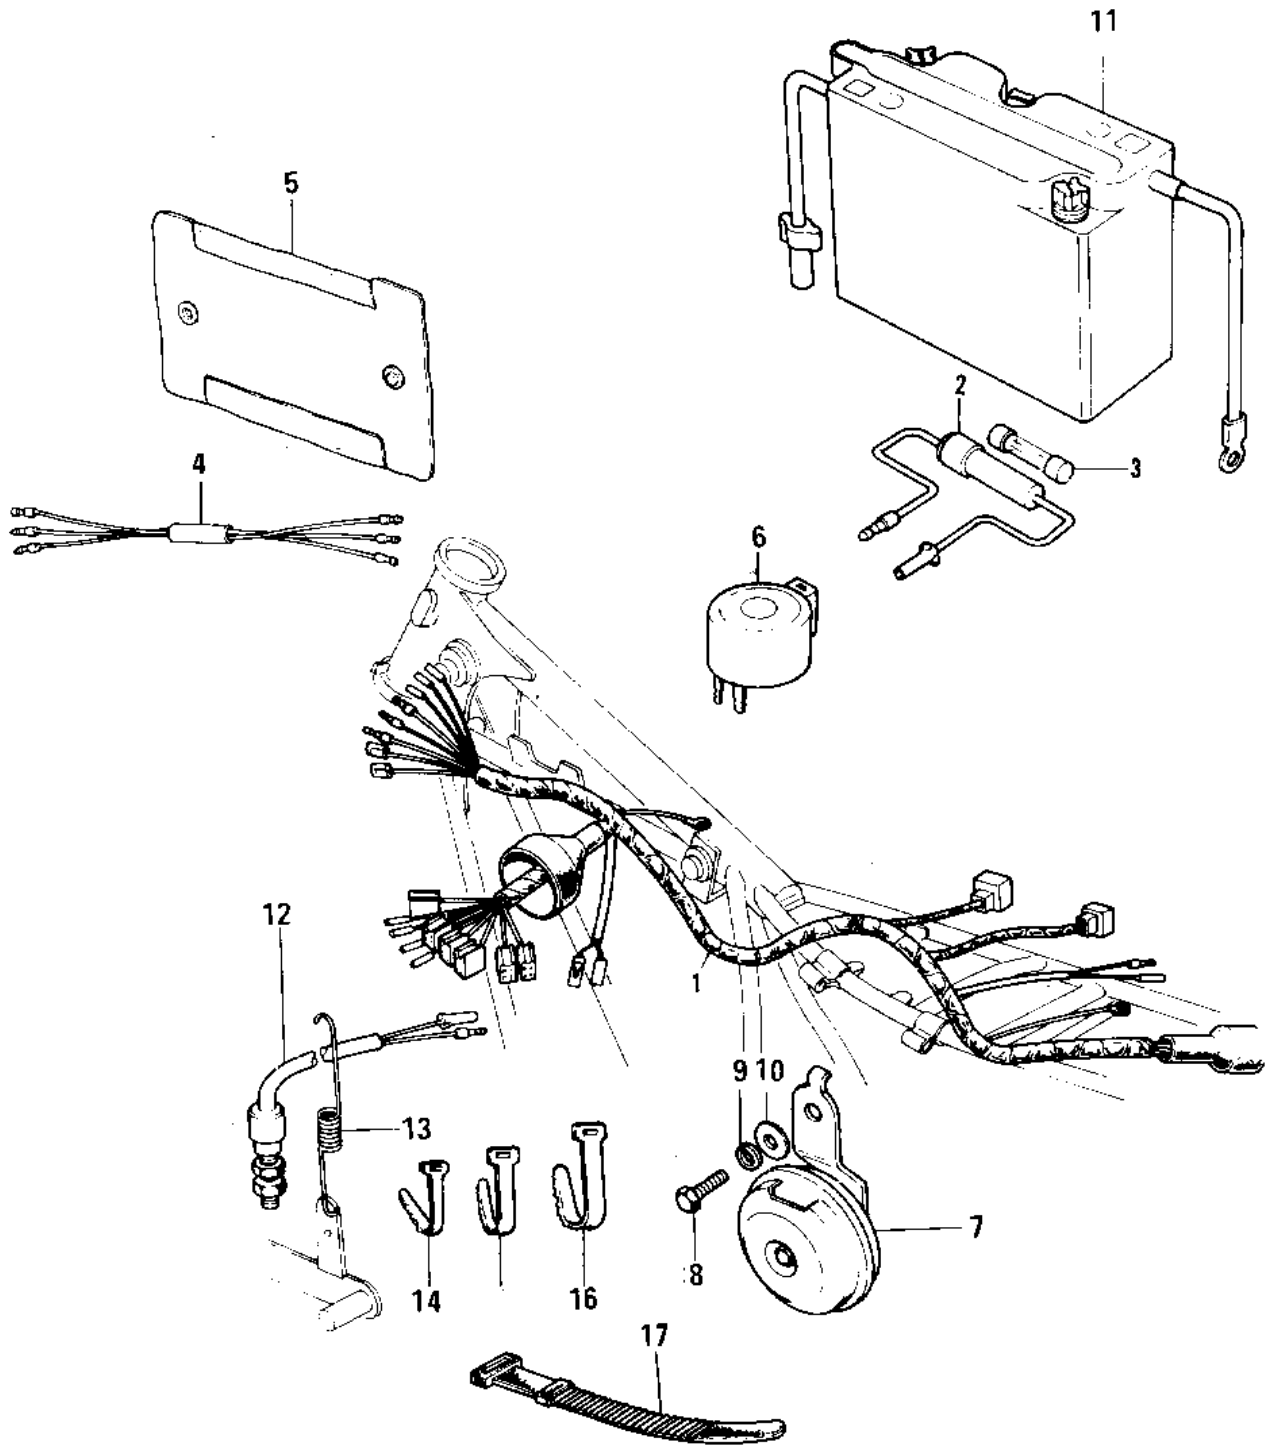

# 1975 F11-B PARTS DIAGRAM

CHASSIS ELECTRICAL EQUIPMENT

# 1975 F11-B PARTS LIST

## CHASSIS ELECTRICAL EQUIPMENT

ITEM NAME	PART NUMBER	QUANTITY
WIRING HARNESS-MAIN (Ref # 1)	26001-082	
FUSE ASSY (Ref # 2,3)	26004-014	
FUSE 15A (Ref # 3)	26006-007	
WIRE-LEAD (Ref # 4)	26011-065	
COVER-WIRING HARNESS (Ref # 5)	26009-005	
RELAY-TURN SIGNAL (Ref # 6)	27002-013	
HORN (Ref # 7)	27003-056	
HORN (Ref # 7)	27003-056	
BOLT HEX HEAD 8X16 (Ref # 8)	116B0816	
WASHER SPRING 8MM (Ref # 9)	461F0800	
WASHER PLAIN 8MM (Ref # 10)	411B0800	
YUA BAT 6N4B-2A-3 (Ref # 11)	26012-035	
SWITCH-BRAKE LAMP (Ref # 12)	27010-017	
SPRING-BRAKE LAMP SW (Ref # 13)	27011-012	
BAND,SHORT (Ref # 14)	92072-030	
BAND,MIDDLE (Ref # 15)	92072-031	
BAND,LONG (Ref # 16)	92072-032	
BAND-RUBBER (Ref # 17)	92072-035	