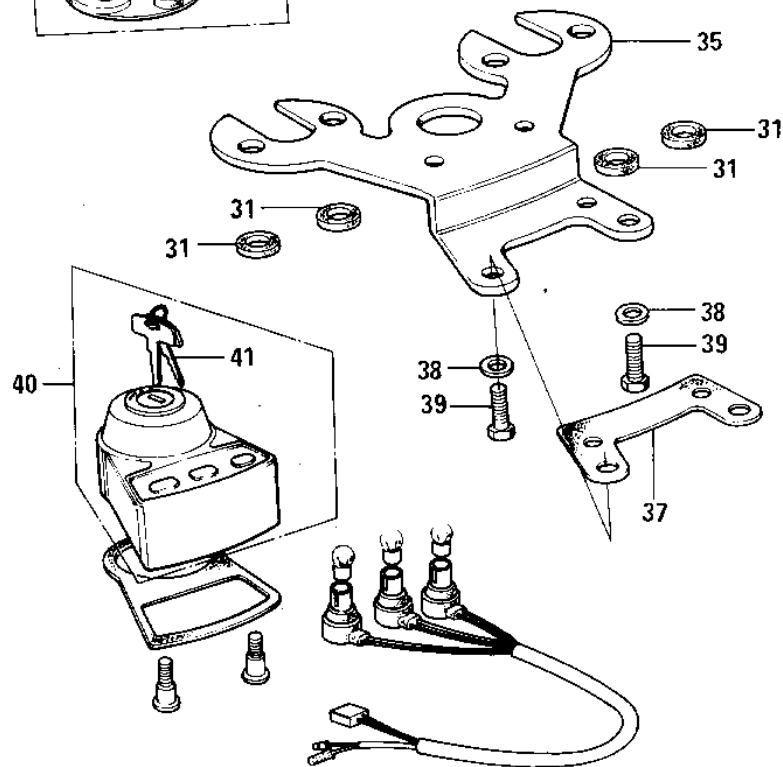

1975 F11-B PARTS DIAGRAM

METERS/IGNITION SWITCH

1975 F11-B PARTS LIST

METERS/IGNITION SWITCH

ITEM NAME	PART NUMBER	QUANTITY
SPEEDOMETER ASSY MPH (Ref # 1~4)	25001-055	
BULB-6V 3W (Ref # 2)	92069-053	
SOCKET-SPEEDOMETER (Ref # 3)	25011-024	
COVER-SPEEDOMETER (Ref # 4)	25012-003	
TACHOMETER ASSY (Ref # 2~5)	25015-021	
BRACKET-METER (Ref # 6)	25008-022	
SHOCK DAMPER (Ref # 7)	25019-011	
DAMPER RUBB SPEEDMET (Ref # 8)	92075-035	
WASHER,8.5X20X1.6 (Ref # 9)	92022-1561	
DAMPER RUBBER (Ref # 10)	92075-143	
DAMPER RUBBER (Ref # 11)	92075-066	
WASHER PL 5.2X18X1.2 (Ref # 12)	92022-285	
WASHER SPRING 5MM (Ref # 13)	461F0500	
NUT-CAP,5MM (Ref # 14)	322N0500	
BOLT-HEX HEAD (Ref # 15)	92001-116	
WASHER PLAIN 10MM (Ref # 16)	410B1000	
SWITCH ASSY,IGNITION (Ref # 17, 18)	27005-070	
KEY SET,#175 (Ref # 18)	27008-047-75	
KEY SET,#276 (Ref # 18)	27008-047-76	
KEY SET,#177 (Ref # 18)	27008-047-77	
KEY SET,#178 (Ref # 18)	27008-047-78	
KEY SET,#179 (Ref # 18)	27008-047-79	
KEY SET,#180 (Ref # 18)	27008-047-80	
BULB 6V 1.5W (Ref # 19)	92069-024	
SOCKET-IGNITION SW (Ref # 20)	27024-003	
DAMPER RUBBER-SWITCH (Ref # 21)	27025-001	
SCREW-PAN HEAD,6MM (Ref # 22)	92011-026	
SPEEDOMETER ASSY,MPH (Ref # 23)	25005-098	
BULB-6V 3W (Ref # 24)	92069-053	