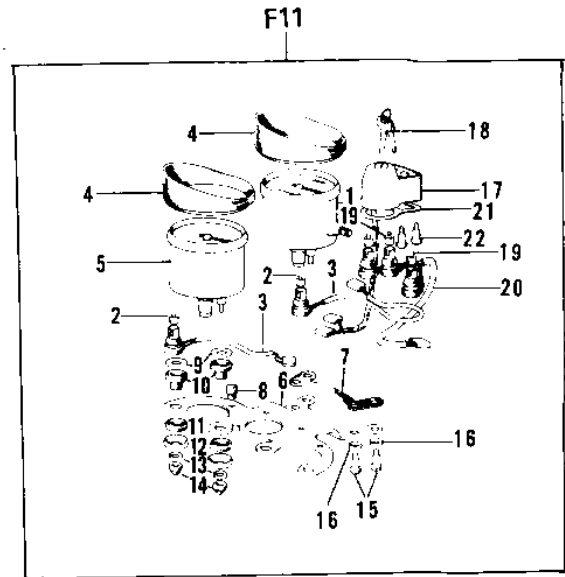

1975 F11-B PARTS DIAGRAM

METERS/IGNITION SWITCH

1975 F11-B PARTS LIST

METERS/IGNITION SWITCH

ITEM NAME	PART NUMBER	QUANTITY
SPEEDOMETER ASSY MPH (Ref # 1~4)	25001-055	
BULB-6V 3W (Ref # 2)	92069-053	
SOCKET-SPEEDOMETER (Ref # 3)	25011-024	
COVER-SPEEDOMETER (Ref # 4)	25012-003	
TACHOMETER ASSY (Ref # 2~5)	25015-021	
BRACKET-METER (Ref # 6)	25008-022	
SHOCK DAMPER (Ref # 7)	25019-011	
DAMPER RUBB SPEEDMET (Ref # 8)	92075-035	
WASHER,8.5X20X1.6 (Ref # 9)	92022-1561	
DAMPER RUBBER (Ref # 10)	92075-143	
DAMPER RUBBER (Ref # 11)	92075-066	
WASHER PL 5.2X18X1.2 (Ref # 12)	92022-285	
WASHER SPRING 5MM (Ref # 13)	461F0500	
NUT-CAP,5MM (Ref # 14)	322N0500	
BOLT-HEX HEAD (Ref # 15)	92001-116	
WASHER PLAIN 10MM (Ref # 16)	410B1000	
SWITCH ASSY,IGNITION (Ref # 17, 18)	27005-070	
KEY SET,#175 (Ref # 18)	27008-047-75	
KEY SET,#276 (Ref # 18)	27008-047-76	
KEY SET,#177 (Ref # 18)	27008-047-77	
KEY SET,#178 (Ref # 18)	27008-047-78	
KEY SET,#179 (Ref # 18)	27008-047-79	
KEY SET,#180 (Ref # 18)	27008-047-80	
BULB 6V 1.5W (Ref # 19)	92069-024	
SOCKET-IGNITION SW (Ref # 20)	27024-003	
DAMPER RUBBER-SWITCH (Ref # 21)	27025-001	
SCREW-PAN HEAD,6MM (Ref # 22)	92011-026	
SPEEDOMETER ASSY,MPH (Ref # 23)	25005-098	
BULB-6V 3W (Ref # 24)	92069-053	