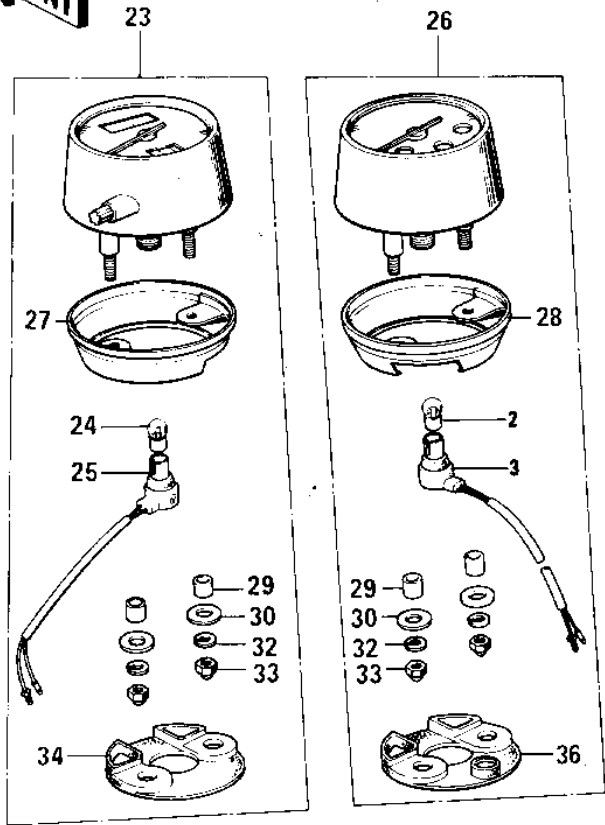

1975 F11-B PARTS DIAGRAM

METERS/IGNITION SWITCH

1975 F11-B PARTS LIST

METERS/IGNITION SWITCH

ITEM NAME	PART NUMBER	QUANTITY
SPEEDOMETER ASSY MPH (Ref # 1~4)	25001-055	
BULB-6V 3W (Ref # 2)	92069-053	
SOCKET-SPEEDOMETER (Ref # 3)	25011-024	
COVER-SPEEDOMETER (Ref # 4)	25012-003	
TACHOMETER ASSY (Ref # 2~5)	25015-021	
BRACKET-METER (Ref # 6)	25008-022	
SHOCK DAMPER (Ref # 7)	25019-011	
DAMPER RUBB SPEEDMET (Ref # 8)	92075-035	
WASHER,8.5X20X1.6 (Ref # 9)	92022-1561	
DAMPER RUBBER (Ref # 10)	92075-143	
DAMPER RUBBER (Ref # 11)	92075-066	
WASHER PL 5.2X18X1.2 (Ref # 12)	92022-285	
WASHER SPRING 5MM (Ref # 13)	461F0500	
NUT-CAP,5MM (Ref # 14)	322N0500	
BOLT-HEX HEAD (Ref # 15)	92001-116	
WASHER PLAIN 10MM (Ref # 16)	410B1000	
SWITCH ASSY,IGNITION (Ref # 17, 18)	27005-070	
KEY SET,#175 (Ref # 18)	27008-047-75	
KEY SET,#276 (Ref # 18)	27008-047-76	
KEY SET,#177 (Ref # 18)	27008-047-77	
KEY SET,#178 (Ref # 18)	27008-047-78	
KEY SET,#179 (Ref # 18)	27008-047-79	
KEY SET,#180 (Ref # 18)	27008-047-80	
BULB 6V 1.5W (Ref # 19)	92069-024	
SOCKET-IGNITION SW (Ref # 20)	27024-003	
DAMPER RUBBER-SWITCH (Ref # 21)	27025-001	
SCREW-PAN HEAD,6MM (Ref # 22)	92011-026	
SPEEDOMETER ASSY,MPH (Ref # 23)	25005-098	
BULB-6V 3W (Ref # 24)	92069-053	