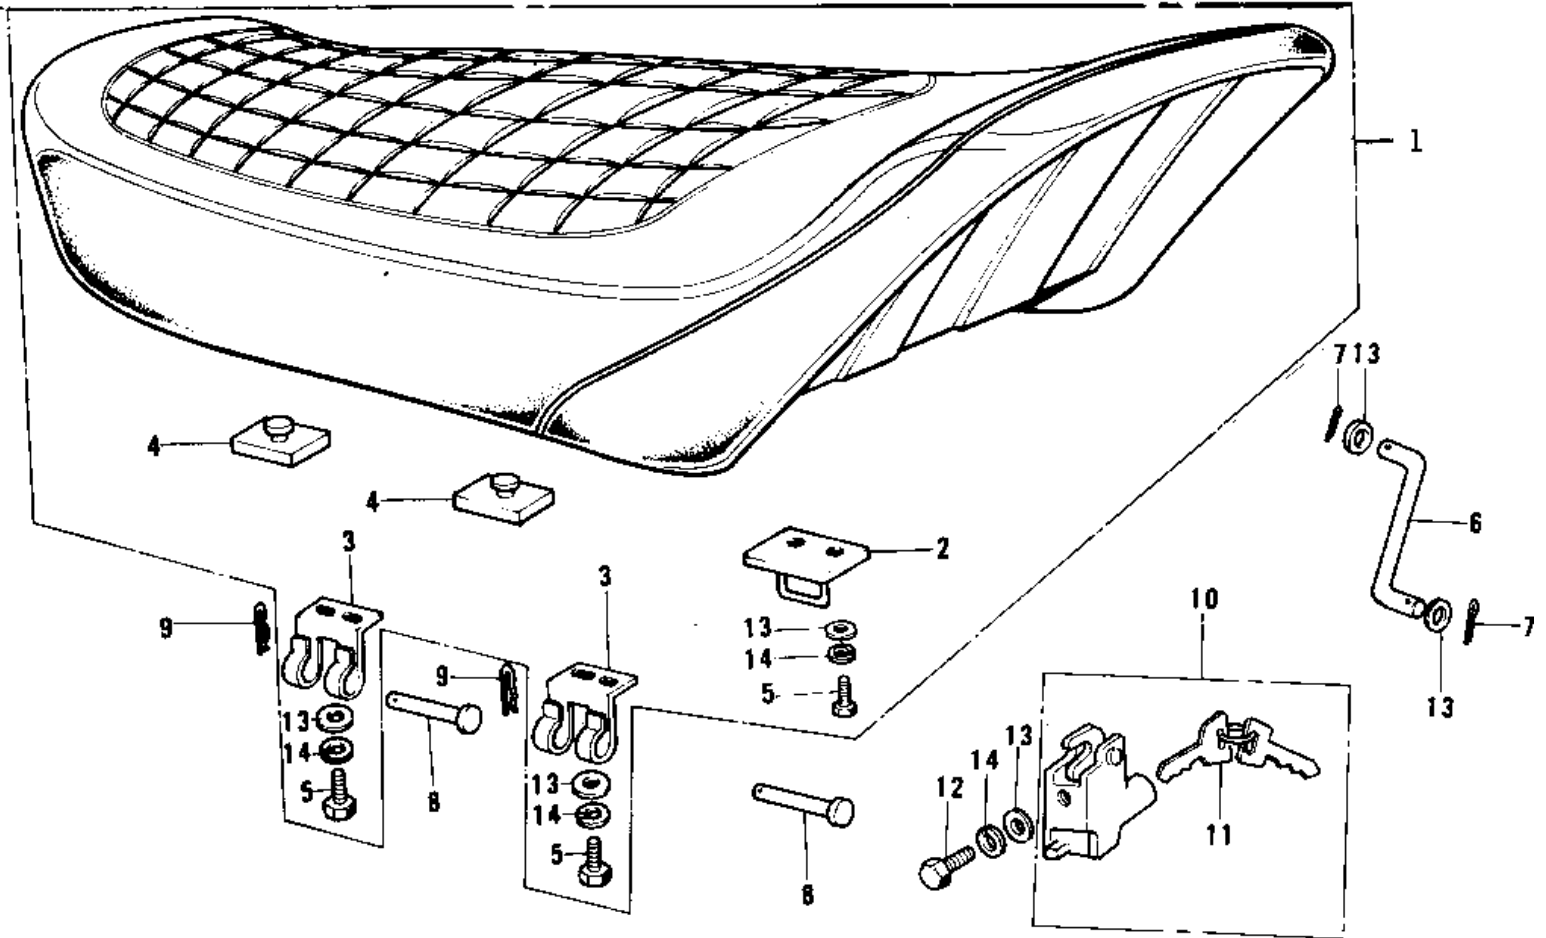

# 1975 F11-B PARTS DIAGRAM

SEAT (F11-A/B)

# 1975 F11-B PARTS LIST

SEAT (F11-A/B)

ITEM NAME	PART NUMBER	QUANTITY
SEAT ASSY,DUAL (Ref # 1)	53002-056	
HOOK, SEAT (Ref # 2)	53008-021	
HINGE,BLACK (Ref # 3)	53009-017-10	
DAMPER RUBBER (Ref # 4)	92075-099	
BOLT-UPSET 6X14 (Ref # 5)	112B0614	
BOLT-UPSET 6X14 (Ref # 5)	112B0614	
STOPPER,SEAT (Ref # 6)	53054-008	
PIN COTTER 2.0X15 (Ref # 7)	550D2015	
PIN,COTER (Ref # 7)	92041-006	
PIN (Ref # 8)	53011-002	
COTTER PIN (Ref # 9)	92041-003	
LOCK ASSY,SEAT (Ref # 10)	53045-017	
KEY SET,#421 (Ref # 11)	27008-063-21	
KEY SET,#422 (Ref # 11)	27008-063-22	
KEY SET,#423 (Ref # 11)	27008-063-23	
KEY SET,#424 (Ref # 11)	27008-063-24	
KEY SET,#425 (Ref # 11)	27008-063-25	
KEY SET,#426 (Ref # 11)	27008-063-26	
KEY SET,#427 (Ref # 11)	27008-063-27	
KEY SET,#428 (Ref # 11)	27008-063-28	
KEY SET,#429 (Ref # 11)	27008-063-29	
KEY SET,#430 (Ref # 11)	27008-063-30	
BOLT-UPSET,6X12 (Ref # 12)	112G0612	
WASHER PLAIN 6MM (Ref # 13)	411B0600	
WASHER SPRING 6MM (Ref # 14)	461F0600	