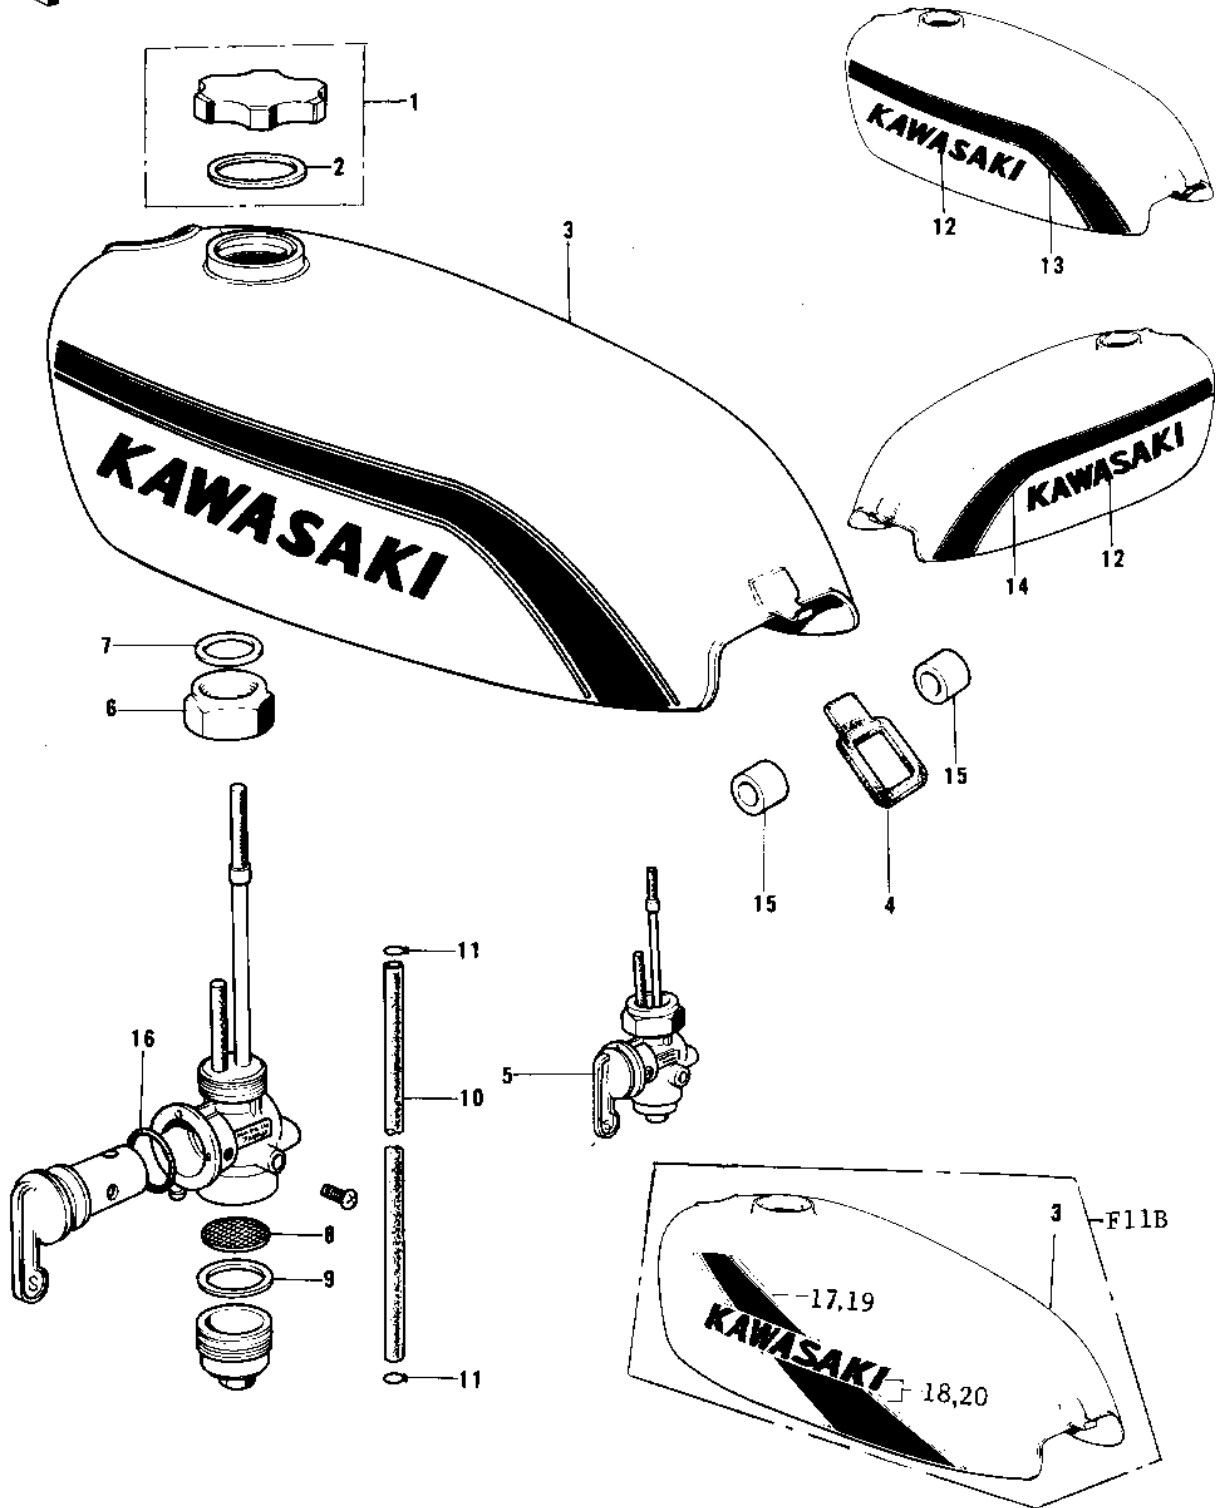

1975 F11-B PARTS DIAGRAM

FUEL TANK (F11-A/B)

1975 F11-B PARTS LIST

FUEL TANK (F11-A/B)

ITEM NAME	PART NUMBER	QUANTITY
CAP,FUEL TANK (Ref # 1)	51048-1013	
GASKET,FUEL TANK CAP (Ref # 2)	51059-011	
TANK-FUEL,C.YELLOW (Ref # 3)	51001-076-1U	
TANK-FUEL,C.LIME (Ref # 3)	51001-076-1M	
TANK-FUEL,C.BLUE (Ref # 3)	51001-076-1S	
TANK-FUEL,C.ORANGE (Ref # 3)	51001-076-3H	
BAND-FUEL TANK (Ref # 4)	92072-036	
COCK ASSY,FUEL (Ref # 5)	51023-044	
FUEL COCK JOINT NUT (Ref # 6)	51035-009	
GASKET-FUEL COCK JNT (Ref # 7)	92065-081	
STRAINER FUEL (Ref # 8)	51038-007	
GASKET FUEL COCK CUP (Ref # 9)	51037-010	
PIPE-FUEL (Ref # 10)	92059-080	
CLAMP FUEL PIPE (Ref # 11)	92037-010	
DECAL-FUEL TANK (Ref # 12)	56013-051	
DECAL-FUEL TANK (Ref # 12)	56013-051	
DECAL,L.H FUEL TANK (Ref # 13)	56027-171	
DECAL,L.H FUEL TANK (Ref # 13)	56027-171	
DECAL,R.H FUEL TANK (Ref # 14)	56027-172	
DECAL,R.H FUEL TANK (Ref # 14)	56027-172	
SPACER,FUEL TANK (Ref # 15)	92026-088	
"O" RING,14MM (Ref # 16)	670B2014	
DECAL,L.H FL TK,UPPE (Ref # 17)	56027-282-SP	
DECAL,L.H FL TK,UPPE (Ref # 17)	56027-282-SP	
DECAL,L.H FL TK,LOWE (Ref # 18)	56027-283-SP	
DECAL,L.H FL TK,LOWE (Ref # 18)	56027-283-SP	
DECAL,R.H FL TK,UPPE (Ref # 19)	56027-284-SP	
DECAL,R.H FL TK,UPPE (Ref # 19)	56027-284-SP	
DECAL,R.H FL TK,LOWE (Ref # 20)	56027-285-SP	