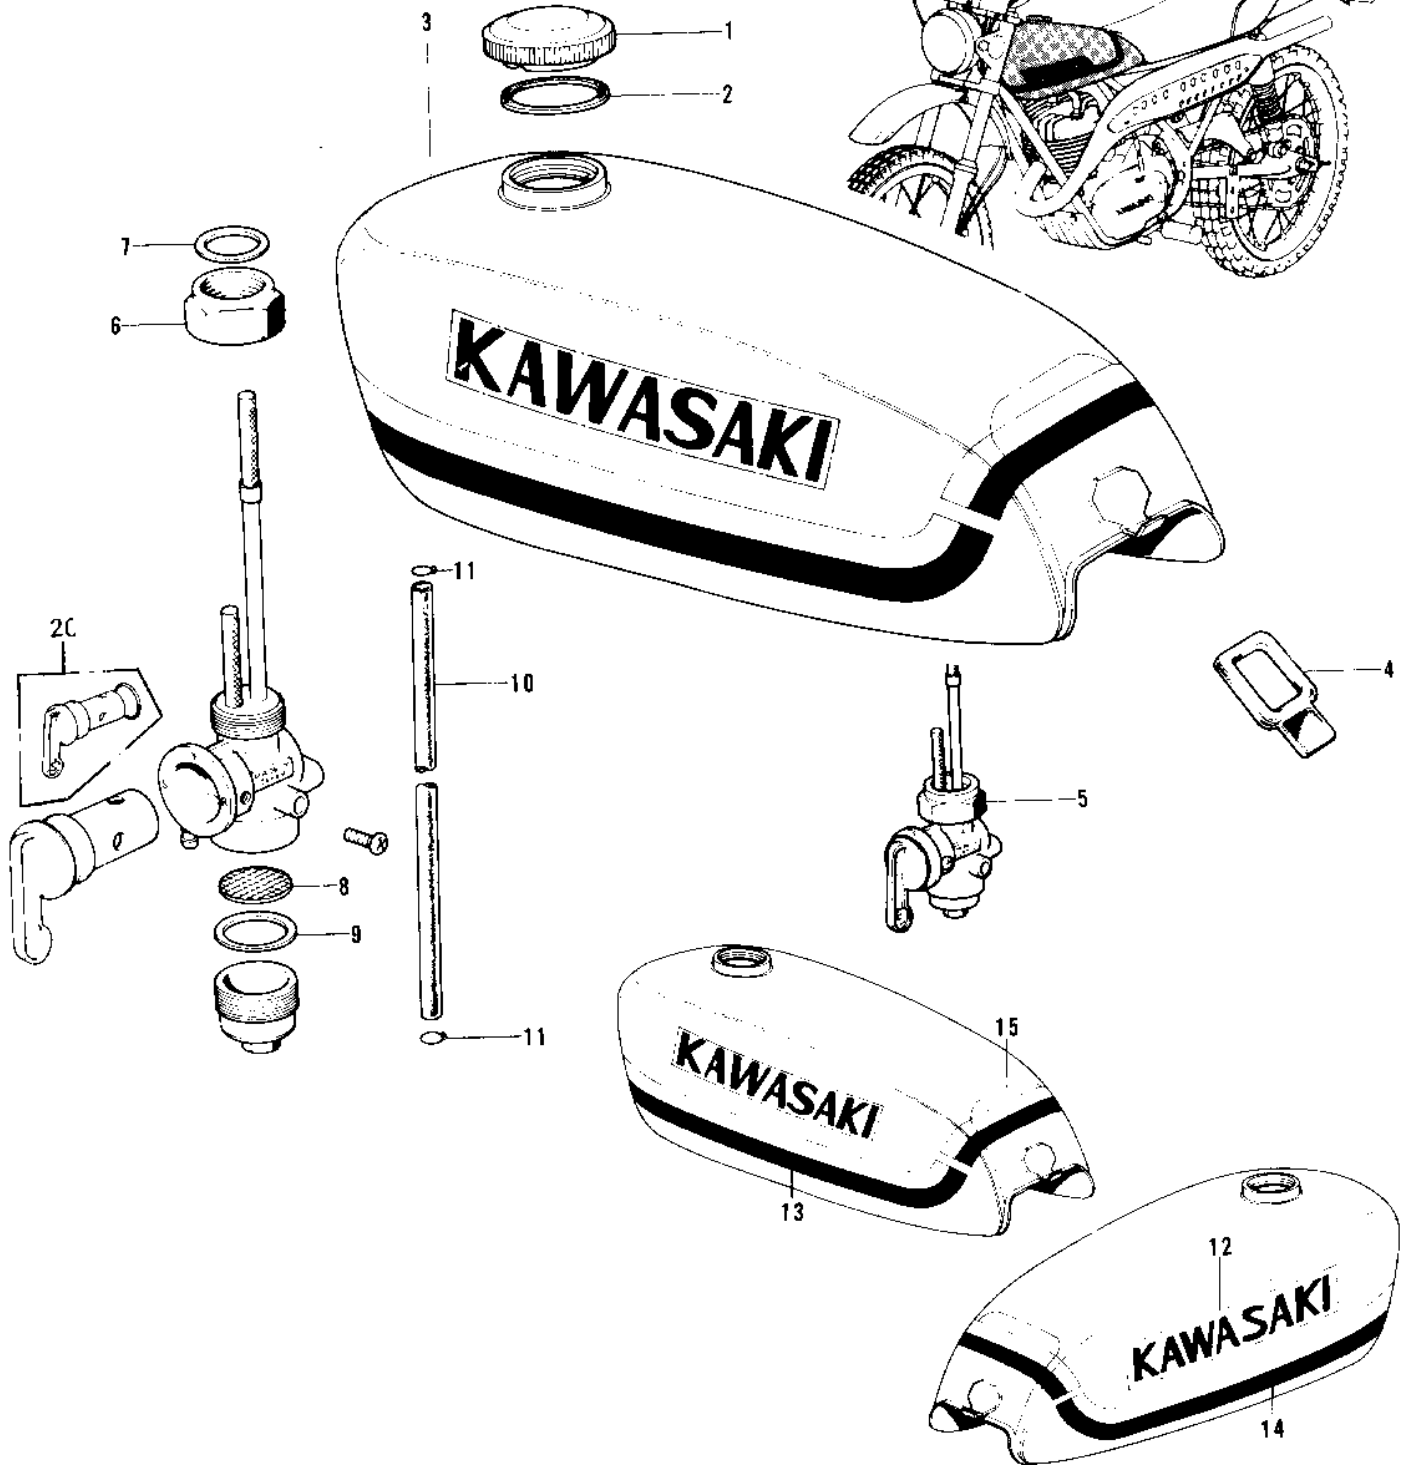

1975 F11-B PARTS DIAGRAM

FUEL TANK (F11)

1975 F11-B PARTS LIST

FUEL TANK (F11)

ITEM NAME	PART NUMBER	QUANTITY
CAP,FUEL TANK LOCKIN (Ref # 1)	51048-006	
GASKET FUEL TANK CAP (Ref # 2)	51059-003	
TANK-FUEL,YELLOW (Ref # 3,12~1)	51001-076-74	
TANK-FUEL,C.RED (Ref # 3,12~1)	51001-076-92	
BAND-FUEL TANK (Ref # 4)	92072-036	
COCK ASSY,FUEL (Ref # 5)	51023-044	
FUEL COCK JOINT NUT (Ref # 6)	51035-009	
GASKET-FUEL COCK JNT (Ref # 7)	92065-081	
STRAINER FUEL (Ref # 8)	51038-007	
GASKET FUEL COCK CUP (Ref # 9)	51037-010	
PIPE-FUEL (Ref # 10)	92059-080	
CLAMP FUEL PIPE (Ref # 11)	92037-010	
DECAL-FUEL TANK (Ref # 12)	56013-049	
DECAL-FUEL TANK (Ref # 12)	56013-049	
DECAL-FL TK STRPE,L. (Ref # 13)	56027-117	
DECAL-FL TK STRPE,L. (Ref # 13)	56027-117	
DECAL-FL TK STRPE,R. (Ref # 14)	56027-118	
DECAL-FL TK STRPE,R. (Ref # 14)	56027-118	
DECAL-FL TK STRPE,TO (Ref # 15)	56027-119	
DECAL-FL TK STRPE,TO (Ref # 15)	56027-119	
SPACER,FUEL TANK (Ref # 16)	92026-088	
SPACER,FUEL TANK (Ref # 16)	92026-088	
DECAL,L.H FUEL TANK (Ref # 17)	56027-154-SP	
DECAL,L.H FUEL TANK (Ref # 17)	56027-154-SP	
DECAL,R.H FUEL TANK (Ref # 18)	56027-155	
DECAL,R.H FUEL TANK (Ref # 18)	56027-155	
DECAL,TOP FUEL TANK (Ref # 19)	56027-156	
DECAL,TOP FUEL TANK (Ref # 19)	56027-156	
FUEL COCK LEVER SET (Ref # 20)	51030-001	